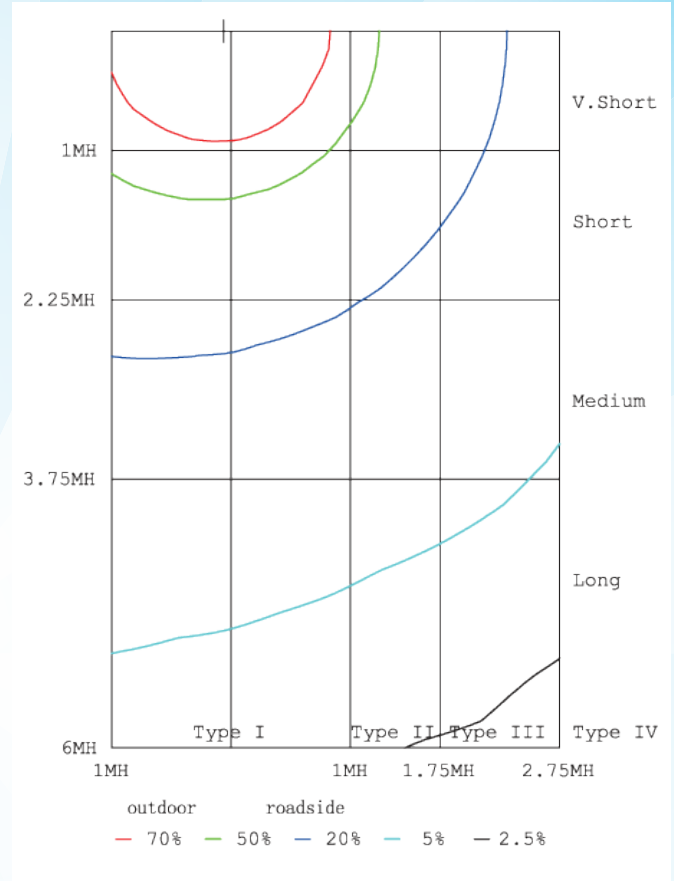

### Line Drawing

### Technical Information

100 Watt  
150 Watt  
200 Watt

**130-140 Lumens/Watt**

**Fixture: Die Cast Aluminum**

**75,000 Hour projected LED life**

**5 year warranty**

### Beam Profile

### Ordering Information

Cat. # (Ordering No.)	Voltage	Wattage	Lumens	Efficacy	Viewing Angle	CRI	Dimensions (L"W"H")	Net Weight
55100	100-240/100-277	100	13000-14500	-	110°	>80	Φ12.59"×7.36"	3.9
55150	100-240/100-277	100	13000-14500	-	110°	>80	Φ14.96"×7.95"	4.6
55200	100-240/100-277	150	19500-21700	-	110°	>80	Φ12.59"×7.36"	4.1