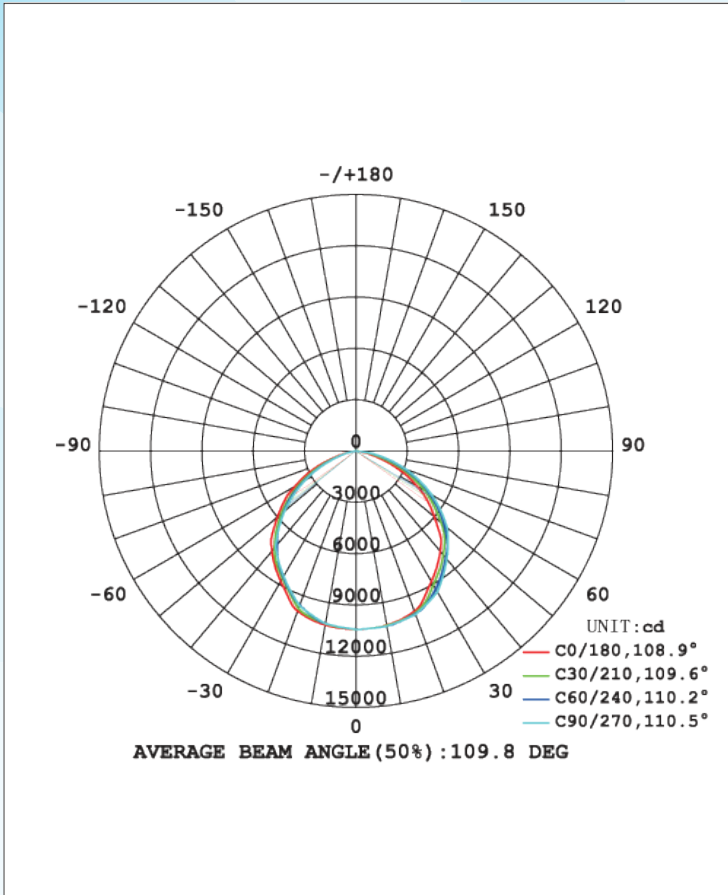

### Line Drawing

### Technical Information

100 Watt  
150 Watt  
200 Watt

**130-140 Lumens/Watt**

**Fixture: Die Cast Aluminum**

**75,000 Hour projected LED life**

**5 year warranty**

### Beam Profile

### Ordering Information

Cat. # (Ordering No.)	Voltage	Wattage	Lumens	Efficacy	Viewing Angle	CRI	Dimensions (L"W"H")	Net Weight
55100	100-240/100-277	100	13000-14500	-	110°	>80	Φ12.59"×7.36"	3.9
55150	100-240/100-277	100	13000-14500	-	110°	>80	Φ14.96"×7.95"	4.6
55200	100-240/100-277	150	19500-21700	-	110°	>80	Φ12.59"×7.36"	4.1