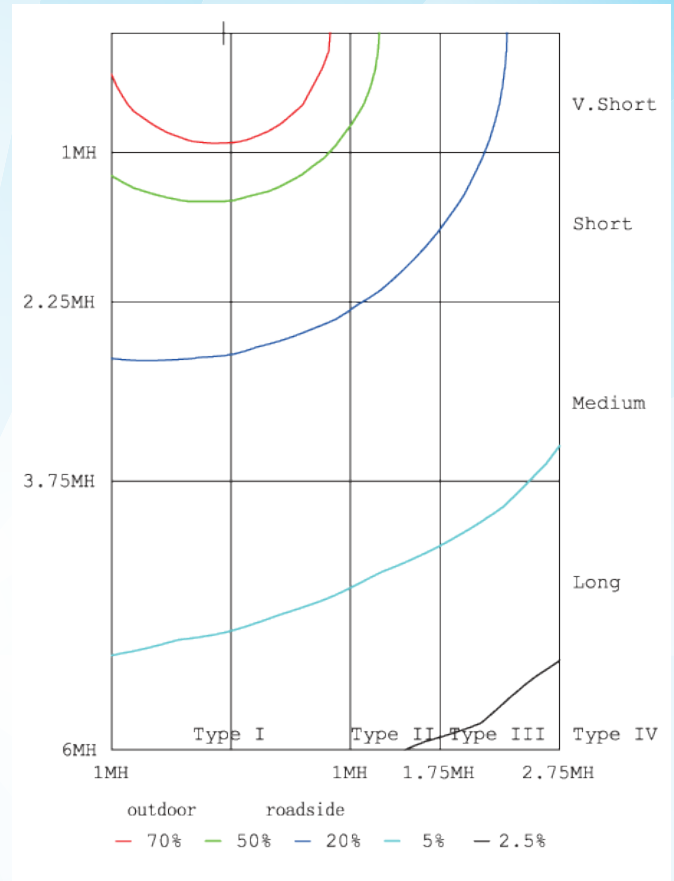

### Line Drawing

### Technical Information

100 Watt  
150 Watt  
200 Watt

**130-140 Lumens/Watt**

**Fixture: Die Cast Aluminum**

**75,000 Hour projected LED life**

**5 year warranty**

### Beam Profile

### Ordering Information

Cat. # (Ordering No.)	Voltage	Wattage	Lumens	Efficacy	Viewing Angle	CRI	Dimensions (L"W"H")	Net Weight
55100	100-240/100-277	100	13000-14500	-	110°	>80	Φ12.59"×7.36"	3.9
55150	100-240/100-277	100	13000-14500	-	110°	>80	Φ14.96"×7.95"	4.6
55200	100-240/100-277	150	19500-21700	-	110°	>80	Φ12.59"×7.36"	4.1