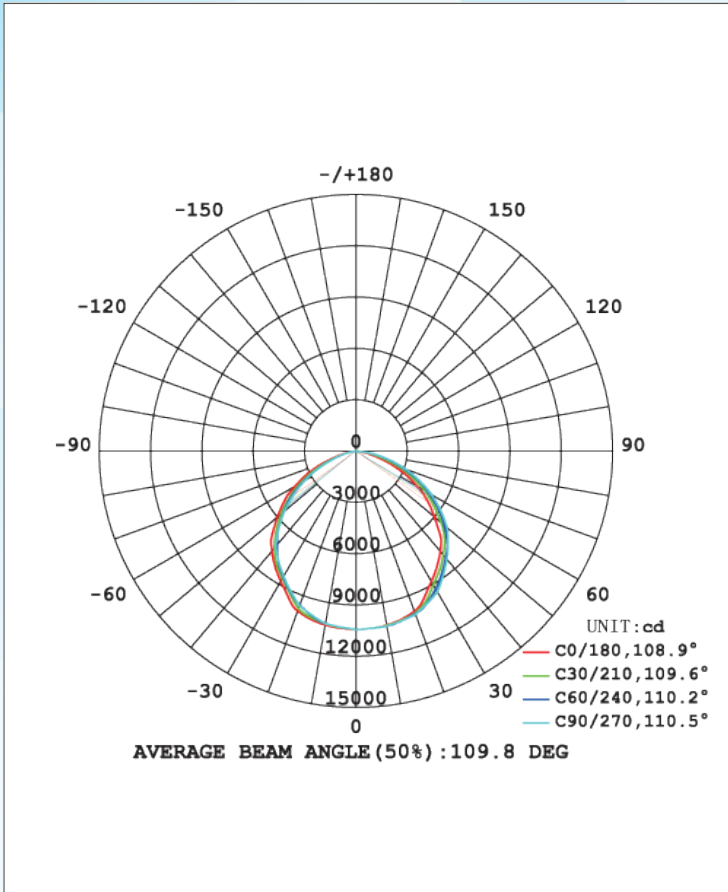

### Line Drawing

### Technical Information

100 Watt  
150 Watt  
200 Watt

**130-140 Lumens/Watt**

**Fixture: Die Cast Aluminum**

**75,000 Hour projected LED life**

**5 year warranty**

### Beam Profile

### Ordering Information

Cat. # (Ordering No.)	Voltage	Wattage	Lumens	Efficacy	Viewing Angle	CRI	Dimensions (L"W"H")	Net Weight
55100	100-240/100-277	100	13000-14500	-	110°	>80	Φ12.59"×7.36"	3.9
55150	100-240/100-277	100	13000-14500	-	110°	>80	Φ14.96"×7.95"	4.6
55200	100-240/100-277	150	19500-21700	-	110°	>80	Φ12.59"×7.36"	4.1