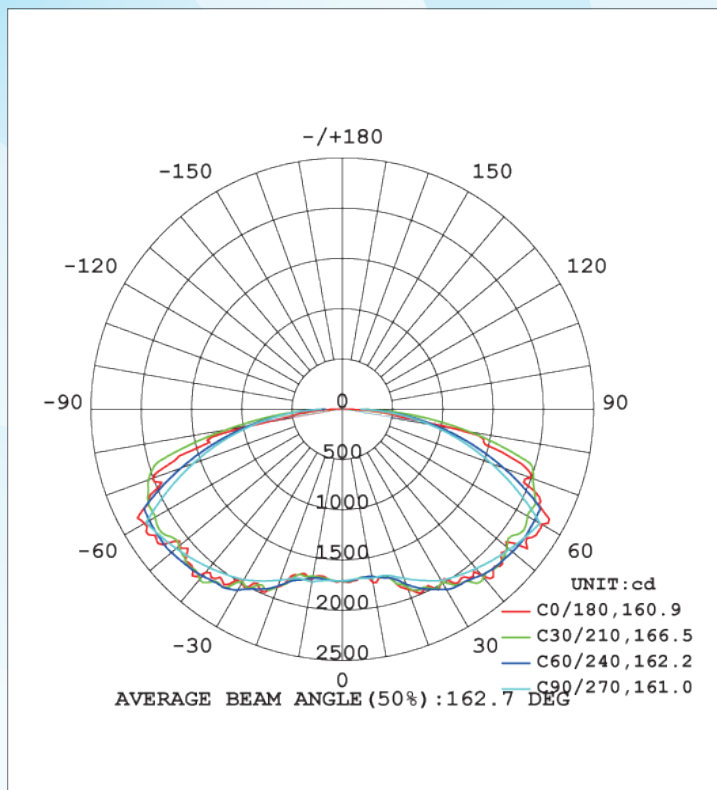

56000 Series

LED Parking Garage Light

Beam Profile