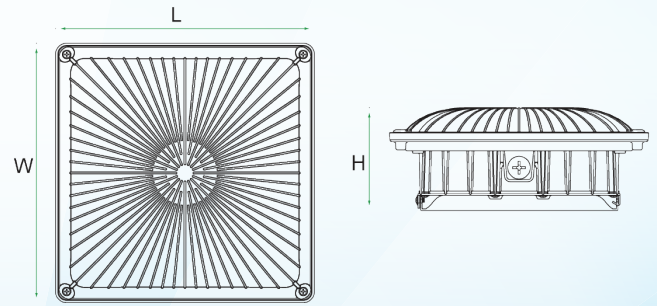

56000 Series

LED Parking Garage Light

 **3,600 - 11,700 Lumens (LED)**

 **Fixture: 9 1/2" x 9 1/2" x 4"**
10 5/8" x 10 5/8" x 4"

 **75,000 Hour projected LED life**

 **5 year warranty**

Technical information

Ordering Information

Cat. # (Ordering No.)	Voltage	Wattage	Lumens	Efficacy	Viewing Angle	CRI	Dimensions (L"W"H")	Net Weight
56001	100-240/100-277	35	3600-3900	-	150°	>70	9.49"×9.49"×3.94"	2
56002	100-240/100-277	55	6200-6500	-	150°	>70	9.49"×9.49"×3.94"	2.2
56003	100-240/100-277	75	8000-8800	-	150°	>70	10.63"×10.63"×3.94"	3.6
56004	100-240/100-277	100	11000-11700	-	150°	>70	10.63"×10.63"×3.94"	3.8