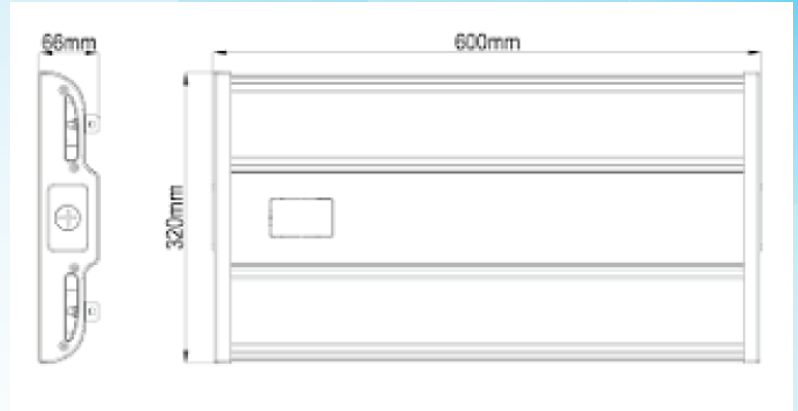

58600 SERIES

Hi-Power Linear Hi-Bay Lighter

Line Drawing

 **See specs**

 **See specs**

 **75,000 Hour projected LED life**

 **5 year warranty**

Technical Information

- *Heavy aluminum construction
- *Vented housing for long life
- *Chain hung
- *White housing
- *Optional wire guard
- *Available in 14,000 to 40,000 lumen versions

Beam Profile

Illumination

Ordering Information

Cat. # (Ordering No.)	Voltage	Wattage	Lumens	Efficacy	Viewing Angle	CRI	Dimensions (L"W"H")	Net Weight
58601	100-240/100-277	110	13500-15800	123-140	110°	>80	23.62"x12.60"x2.60"	4.8
58602	200-480	150	18500-20600	123-137	110°	>80	23.62"x12.60"x2.60"	5
58603	100-240/100-277	170	21000-23000	123-135	110°	>80	23.62"x12.60"x2.60"	5
58604	100-240/100-277	240	29500-32000	120-133	110°	>80	23.62"x12.60"x2.60"	5.2
58605	200-480	240	29500-32000	123-134	110°	>80	23.62"x12.60"x2.60"	5.3
58606	100-240/100-277	300	36000-40000	120-134	110°	>80	35.43"x12.60"x2.60"	7.3
58607	200-480	300	36000-40500	120-135	110°	>80	35.43"x12.60"x2.60"	7.5