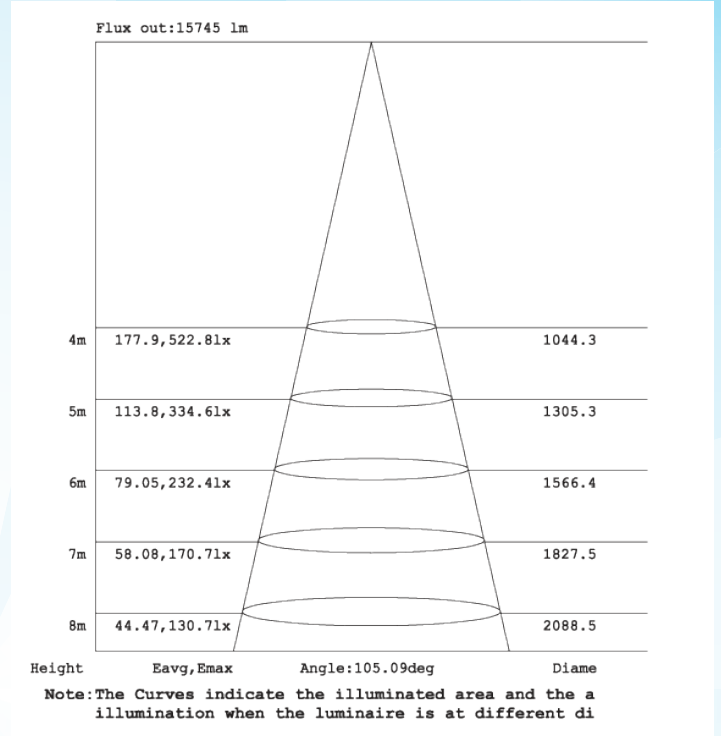

Illumination

Ordering Information

Cat. # (Ordering No.)	Voltage	Wattage	Lumens	Efficacy	Viewing Angle	CRI	Dimensions (L"W"H")	Net Weight
58601	100-240/100-277	110	13500-15800	123-140	110°	>80	23.62"x12.60"x2.60"	4.8
58602	200-480	150	18500-20600	123-137	110°	>80	23.62"x12.60"x2.60"	5
58603	100-240/100-277	170	21000-23000	123-135	110°	>80	23.62"x12.60"x2.60"	5
58604	100-240/100-277	240	29500-32000	120-133	110°	>80	23.62"x12.60"x2.60"	5.2
58605	200-480	240	29500-32000	123-134	110°	>80	23.62"x12.60"x2.60"	5.3
58606	100-240/100-277	300	36000-40000	120-134	110°	>80	35.43"x12.60"x2.60"	7.3
58607	200-480	300	36000-40500	120-135	110°	>80	35.43"x12.60"x2.60"	7.5

To order this and any of our other exceptional quality fixtures, please contact your local distributor or call us at **800-362-1972**.