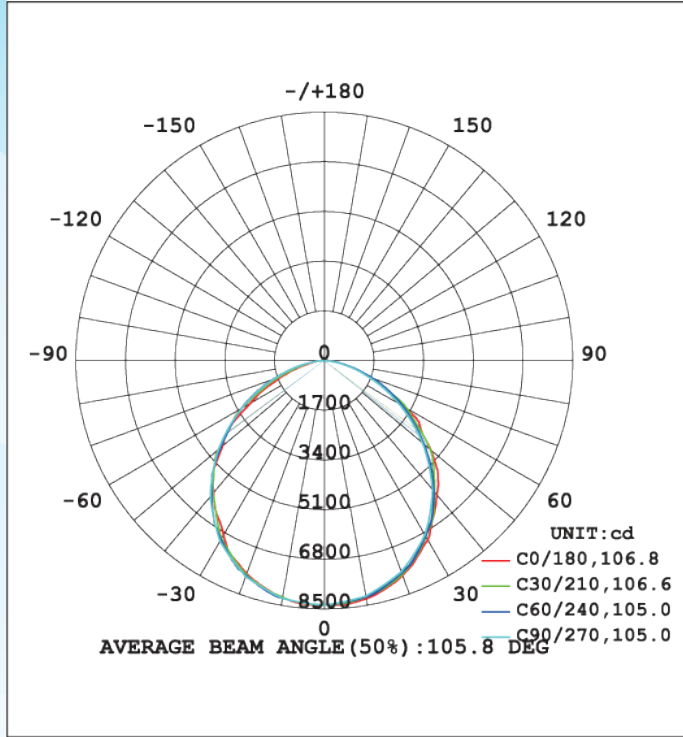

Beam Profile