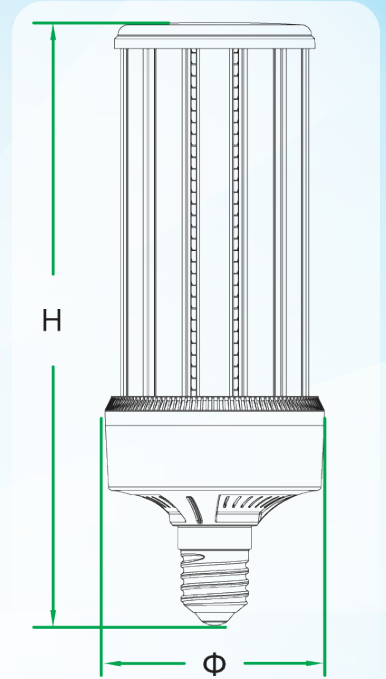

59000

LED Corn Light

Line Drawing

 **See Specs**

 **See Specs**

 **75,000 Hour projected LED life**

 **6 year warranty**

Beam Profile

Illumination

Ordering Information

Cat. # (Ordering No.)	Voltage	Wattage	Lumens	Efficacy	Viewing Angle	CRI	Dimensions (L"W"H")	Net Weight
59008	100-240/100-277	8	3250-3450	120-127	360°	>80	2 3/8" x 4 7/8"	0.83
59010	100-240/100-277	10	4350-4600	120-127	360°	>80	2 3/8" x 5 5/8"	0.93
59014	100-240/100-277	14	5400-5800	120-127	360°	>80	2 3/4" x 5 3/4"	1.04
59018	100-240/100-277	18	6500-6900	120-127	360°	>80	2 3/4" x 6 9/16"	1.05
59022	100-240/100-277	22	8500-8900	107-112	360°	>80	2 3/4" x 7 5/16"	1.07
59027	100-240/100-277	27	10500-11000	107-112	360°	>80	3 5/8" x 8 1/4"	1.13
59036	100-240/100-277	36	12300-13000	107-112	360°	>80	3 5/8" x 9 1/4"	1.24
59045	100-240/100-277	45	15600-16400	107-112	360°	>80	3 5/8" x 10 7/8"	1.34