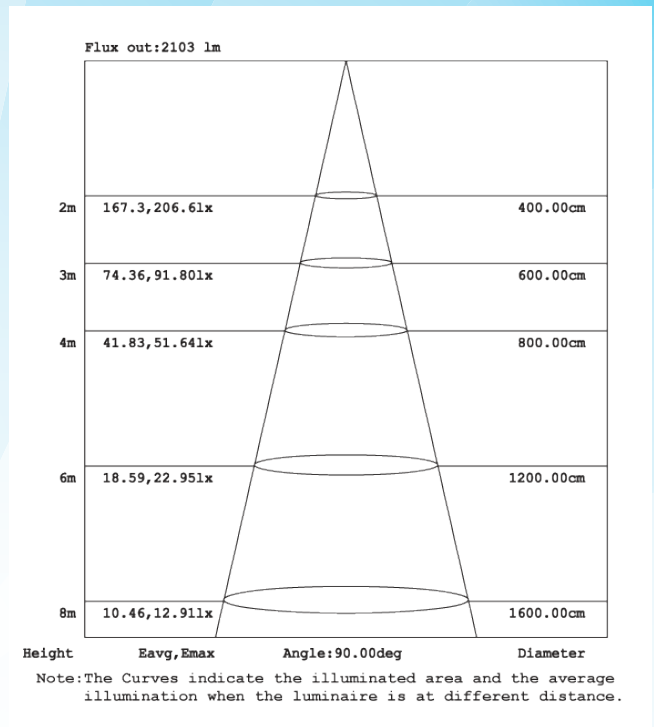

59000

LED Corn Light

Line Drawing

 **See Specs**

 **See Specs**

 **75,000 Hour projected LED life**

 **6 year warranty**

Beam Profile

Illumination

Ordering Information

Cat. # (Ordering No.)	Voltage	Wattage	Lumens	Efficacy	Viewing Angle	CRI	Dimensions (L"W"H")	Net Weight
59008	100-240/100-277	8	3250-3450	120-127	360°	>80	2 3/8" x 4 7/8"	0.83
59010	100-240/100-277	10	4350-4600	120-127	360°	>80	2 3/8" x 5 5/8"	0.93
59014	100-240/100-277	14	5400-5800	120-127	360°	>80	2 3/4" x 5 3/4"	1.04
59018	100-240/100-277	18	6500-6900	120-127	360°	>80	2 3/4" x 6 9/16"	1.05
59022	100-240/100-277	22	8500-8900	107-112	360°	>80	2 3/4" x 7 5/16"	1.07
59027	100-240/100-277	27	10500-11000	107-112	360°	>80	3 5/8" x 8 1/4"	1.13
59036	100-240/100-277	36	12300-13000	107-112	360°	>80	3 5/8" x 9 1/4"	1.24
59045	100-240/100-277	45	15600-16400	107-112	360°	>80	3 5/8" x 10 7/8"	1.34