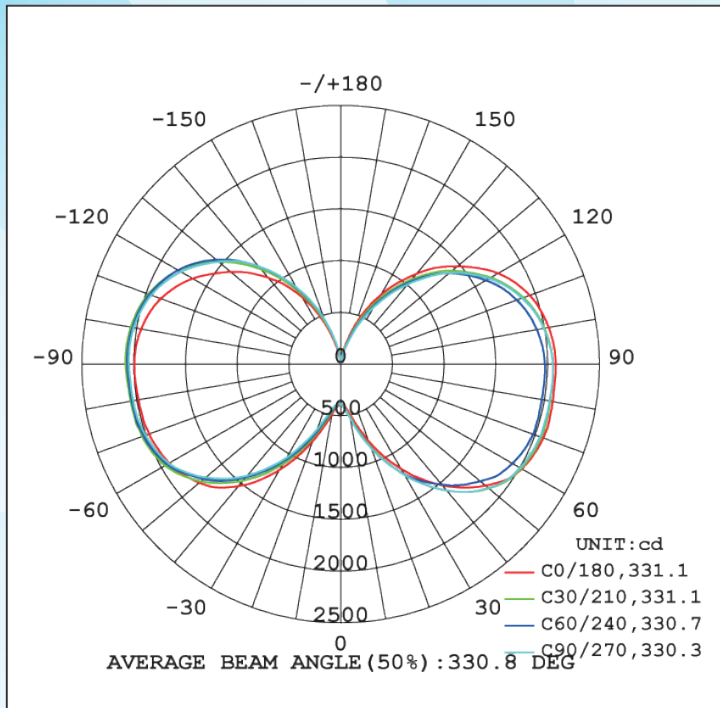

59000

LED Corn Light

Line Drawing

 **See Specs**

 **See Specs**

 **75,000 Hour projected LED life**

 **6 year warranty**

Beam Profile

Illumination

Ordering Information

Cat. # (Ordering No.)	Voltage	Wattage	Lumens	Efficacy	Viewing Angle	CRI	Dimensions (L"W"H")	Net Weight
59008	100-240/100-277	8	3250-3450	120-127	360°	>80	2 3/8" x 4 7/8"	0.83
59010	100-240/100-277	10	4350-4600	120-127	360°	>80	2 3/8" x 5 5/8"	0.93
59014	100-240/100-277	14	5400-5800	120-127	360°	>80	2 3/4" x 5 3/4"	1.04
59018	100-240/100-277	18	6500-6900	120-127	360°	>80	2 3/4" x 6 9/16"	1.05
59022	100-240/100-277	22	8500-8900	107-112	360°	>80	2 3/4" x 7 5/16"	1.07
59027	100-240/100-277	27	10500-11000	107-112	360°	>80	3 5/8" x 8 1/4"	1.13
59036	100-240/100-277	36	12300-13000	107-112	360°	>80	3 5/8" x 9 1/4"	1.24
59045	100-240/100-277	45	15600-16400	107-112	360°	>80	3 5/8" x 10 7/8"	1.34