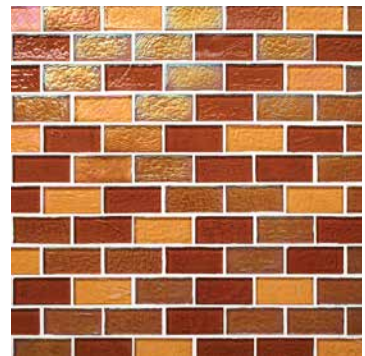

Amber 1" x 2"
ICE-AMBER1X2