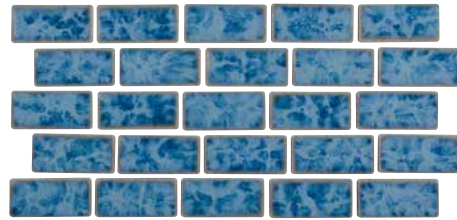

Aqua 1" x 2"
TRO-AQUA BRK