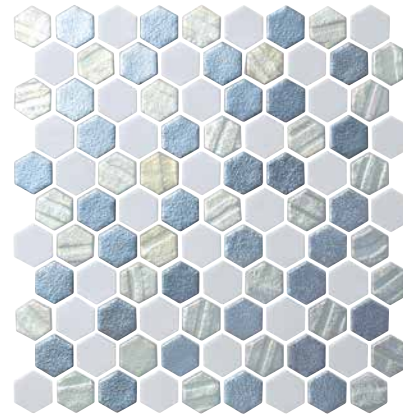

### Mosaic Pattern

1 sht. = 0.94 sq.ft.

### Mosaic Border

1 sht. = 0.94 sq.ft.

**Smoke Gray**  
STA-SMOKE

**Silver**  
STA-SILVER

**Smoke Gray Border**  
STA-SMOKE BDR

**Silver Border**  
STA-SILVER BDR

**Teal**  
STA-TEAL

**Arctic Blue**  
STA-ARCTIC