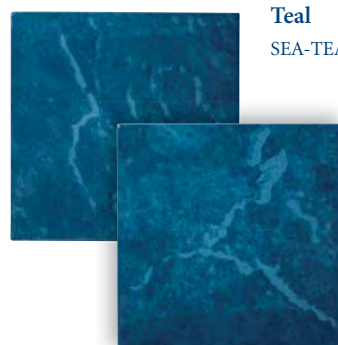

Teal
SEA-TEAL