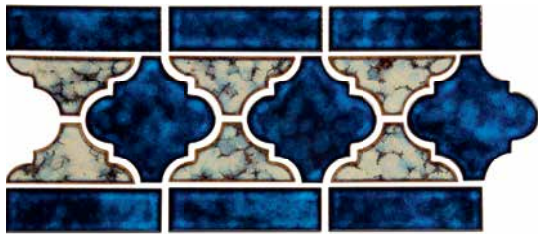

Lantern

Mosaic Tiles

Size: 3" x 3" | Border

3" x 3": 1 sht. = 1.03 sq. ft.

Border: 1 sht. = 1.08 sq. ft.

Royal Border
LAN-ROYAL