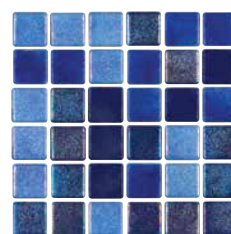

Non-Skid

Dark Blue Non-skid
TRI-DKBLUE-NS