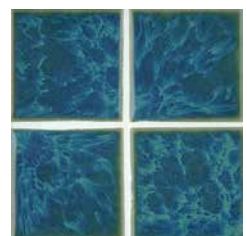

## Basic Tiles

Size: 3" x 3"

3" x 3": 1 sht. = 1.05 sq. ft.

The Harmony tile is available in bullnose & quarter round trim tile.

Olive Blue  
HS331

Pacific Blue  
HS341

Lake Blue  
HS344

Ocean Blue  
HS332