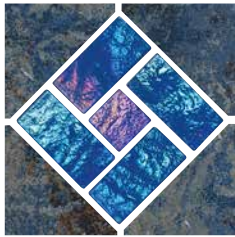

Aztec

Stone Look Tiles

Size: 6" x 6" | Deco | 2" x 2"

6" x 6": 4 pcs. = 1.0 sq. ft. nominal
2" x 2": 1 sht. = 1.0 sq. ft.

The Aztec tile is available in 6" x 6" bullnose tile.

Tiles shown in photo are Aztec Cobalt (AZ606).

Deco

Note

This tile features wide shade variations.

Cobalt Deco
AZ606 DECO