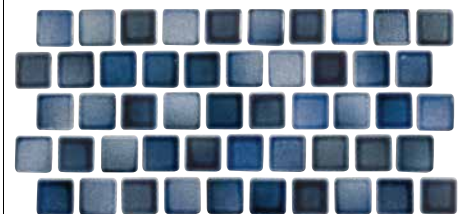

# Mix Mosaic

Size: 1" x 1"

1" x 1": 1 sht. = 1.0 sq.ft.

Mosaic Tiles

Blue Brown Blend 1" x 1"  
MIX-BLUE BAY

Sandy Beach 1" x 1"  
MIX-SANDY BEACH

Ocean 1" x 1"  
MIX-OCEAN

Meridian  
Sea Green 2" x 2"