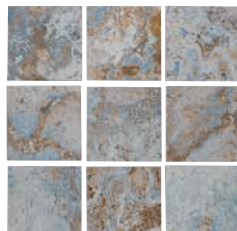

## Stone Look Tiles

Size: 2" x 2"

1 sht. = 1.0 sq. ft.

Size: 6" x 6"

6" x 6": 4 pcs. = 1.0 sq. ft. nominal

The **Tivoli Stone** tile is available in 6" x 6" bullnose tile.

**Blue 2" x 2"**  
TVL-BLUE2X2

**Blue**  
TVL-BLUE