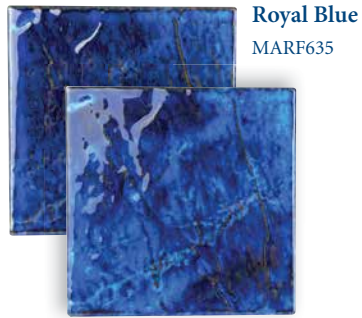

Royal Blue
MARF635