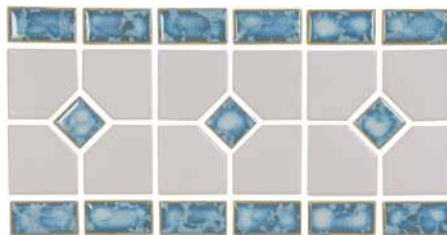

Pearl
GRACE-BLISS