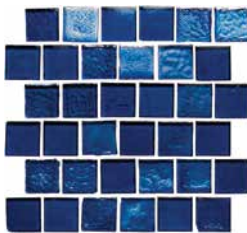

Sapphire Interlocking
OCN-SAPPHIRE IS12

Sapphire 1" x 1"
OCN-SAPPHIRE