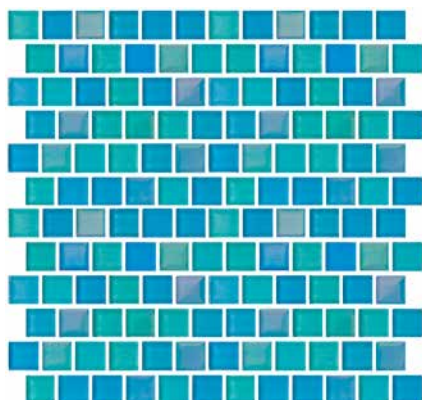

## Glass Tiles

Size: 1" x 1"

1" x 1": 1 sht. = 1.0 sq.ft.

Tiles shown in photo are Jules Rustic Blue Blend (9730-5AT).

**Rustic Mocha Blend**  
9912-5AT

**Rustic Blue Blend**  
9730-5AT

**Aqua Blend**  
9734-5AT