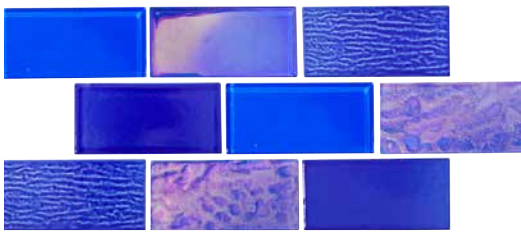

South Seas

Glass Tiles

Size: 2" x 4" | Mosaic Pattern
| 1 sht. = 1.0 sq. ft.

Tiles shown in photo are South Seas Blue
(STH-BLUE2X4).

Blue 2" x 4"
STH-BLUE2X4