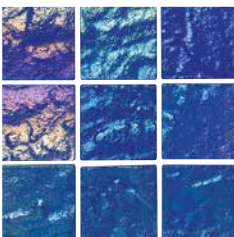

Blue 2" x 2"
LWV-BLUE2X2