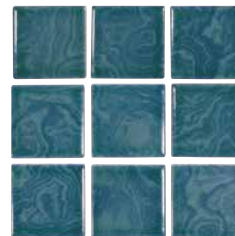

Marine Green
RST-MARINE