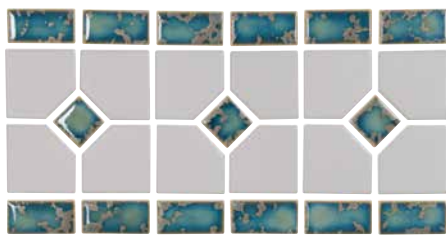

Marine
GRACE-CHARM