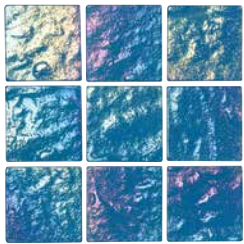

Aquamarine 2" x 2"
LWV-AQUAMARINE2X2