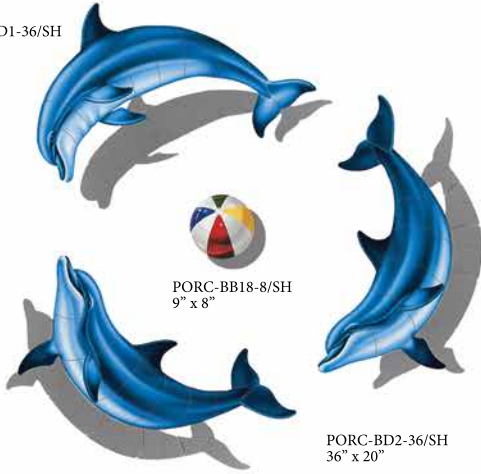

# Custom Mosaics Design Solutions

Items can be purchased individually  
by item number or as a group  
by GRP number.

PORC-BD1-36/SH  
36" x 25"

PORC-BB18-8/SH  
9" x 8"

PORC-BD2-36/SH  
36" x 20"

PORC-TN42/SH  
15" x 10"