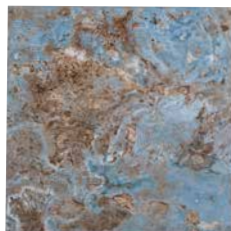

## Stone Look Tiles

Size: 2" x 2"

1 sht. = 1.0 sq. ft.

Size: 6" x 6"

6" x 6": 4 pcs. = 1.0 sq. ft. nominal

The **Tivoli Stone** tile is available in 6" x 6" bullnose tile.

**Blue 2" x 2"**  
TVL-BLUE2X2

**Blue**  
TVL-BLUE