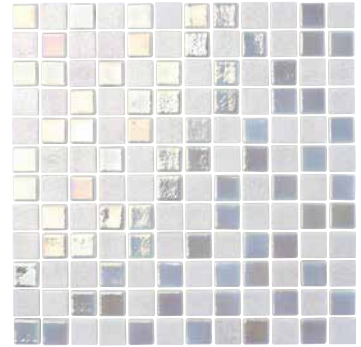

Pearl White 1" x 1"
OPL-PEARL1X1