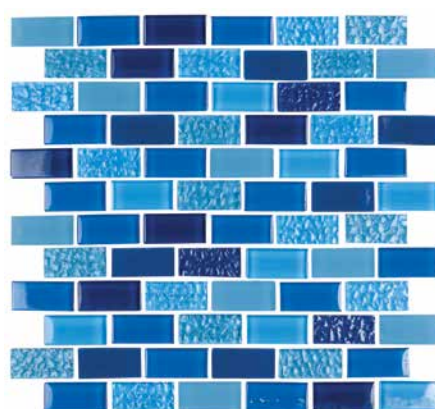

## Glass Tiles

Size: 1" x 1" | 1" x 2"

| 1 sht. = 0.9684 sq.ft.

Tiles shown in photo are Essence Royal  
(ES-ROYAL1x1).

**Imperial 1" x 1"**  
ES-IMPERIAL1X1

**Royal 1" x 1"**  
ES-ROYAL1X1

**Imperial 1" x 2"**  
ES-IMPERIAL1X2