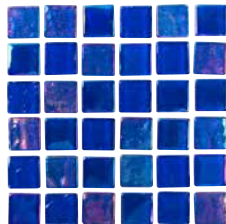

## Glass Tiles

Size: 1" x 1" | 1" x 2"

| 1 sht. = 0.9684 sq.ft.

Tiles shown in photo are Essence Royal  
(ES-ROYAL1x1).

**Imperial 1" x 1"**  
ES-IMPERIAL1X1

**Royal 1" x 1"**  
ES-ROYAL1X1

**Imperial 1" x 2"**  
ES-IMPERIAL1X2

## Glass Tiles

Size: 1" x 1" | 1" x 2" | 2" x 2"

| 1 sht. = 1.0 sq. ft.

**Multicolor**  
1" x 1"  
EQX-AURORA

**Dark Blue**  
1" x 1"  
EQX-MIDNIGHT

**Black Steel**  
1" x 1"  
EQX-OBSIDIAN

**Verde**  
1" x 1"  
EQX-EVERGREEN