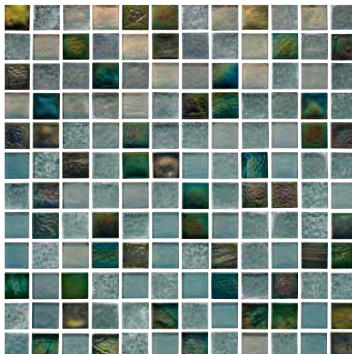

Size: 1" x 1" | 1" x 2"

1" x 1": 1 sht. = 0.96 sq.ft.

1" x 2": 1 sht. = 0.93 sq.ft.

Moss Landing 1" x 1"
PFC-MOSS