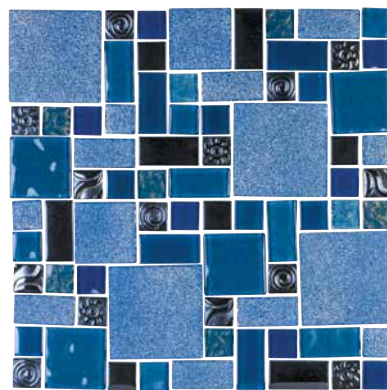

Cleo Blue
SOL-CLEO