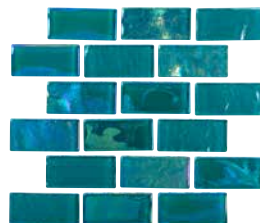

Verde
1" x 2"
EQX-EVERGREEN1X2