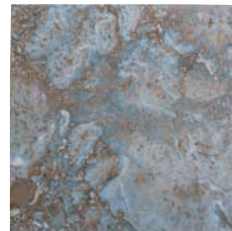

## Stone Look Tiles

Size: 2" x 2"

1 sht. = 1.0 sq. ft.

Size: 6" x 6"

6" x 6": 4 pcs. = 1.0 sq. ft. nominal

The **Tivoli Stone** tile is available in 6" x 6" bullnose tile.

**Blue 2" x 2"**  
TVL-BLUE2X2

**Blue**  
TVL-BLUE