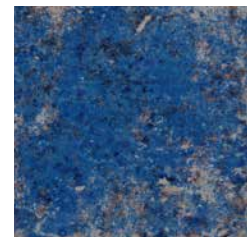

Blue
OCEANS-BLUE