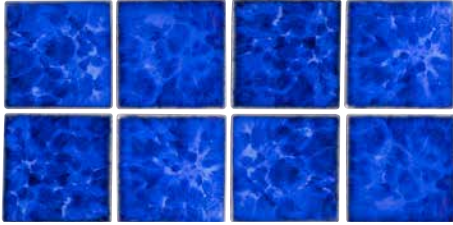

## Mosaic Tiles

Size: 3" x 3" | 1" x 2" | Mosaic Dolphin | Mosaic Wave

3" x 3": 1 sht. = 1.05 sq. ft.

1" x 2": 1 sht. = 1.05 sq. ft.

Wave: 1 sht. = 1.05 sq. ft.

Dolphin: 1 sht. = 0.985 sq. ft.

**Cobalt 3" x 3"**  
TRO-COBALT