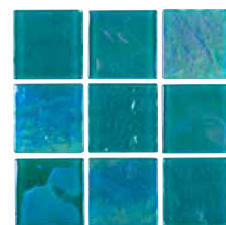

Verde
2" x 2"
EQX-EVERGREEN2X2