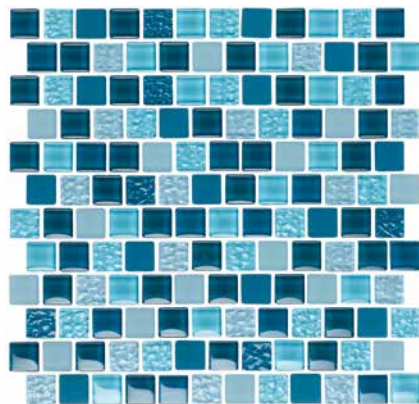

## Glass Tiles

Size: 1" x 1" | 1" x 2"

| 1 sht. = 0.9684 sq.ft.

Tiles shown in photo are Essence Royal  
(ES-ROYAL1x1).

**Imperial 1" x 1"**  
ES-IMPERIAL1X1

**Royal 1" x 1"**  
ES-ROYAL1X1

**Imperial 1" x 2"**  
ES-IMPERIAL1X2