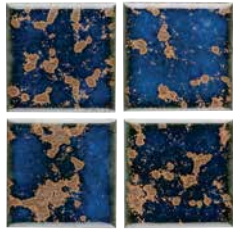

Terra Blue
DSF10N