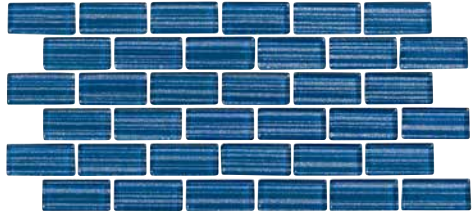

Parallax

Glass Tiles

Size: 1" x 2"

1 sht. = 1.0 sq .ft.

Tip:

Both **Parallax** and **Orion** tiles feature an exquisite glittery background that creates a stunning sparkle effect.

Blue 1" x 2"
PLL-BLUE