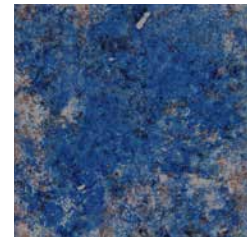

Blue
OCEANS-BLUE