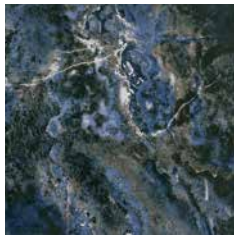

## Glossy Tiles

Size: 6" x 6"

6" x 6": 4 pcs. = 1.0 sq. ft. nominal

The **Caldera Tile** is available in 6" x 6" bullnose tile.

Tiles shown in photo are Caldera Moonstone (CDR-MOON).

**Blue Agate**  
CDR-AGATE