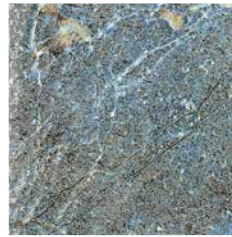

### Note

This tile features wide shade variations.

**Boulder Gray**  
SFR-GRAY

**Desert Sand**  
SFR-SAND

**Multicolor**  
SFR-MULTI

**Sky Blue**  
SFR-BLUE

**Boulder Gray 2" x 2"**  
SFR-GRAY 2 x 2

**Desert Sand 2" x 2"**  
SFR-SAND 2 x 2