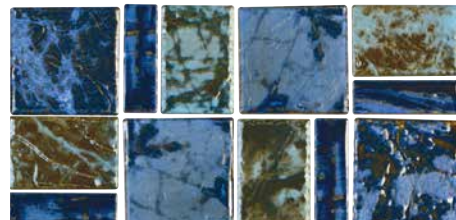

Riverstone
ESC-BLSTONE