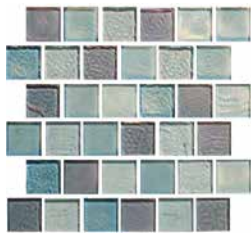

## Glass Tiles

Size: 1" x 1" | 12" x 12"

1" x 1" sheet = 0.86 sq. ft.

12" x 12" Interlocking Sheet = 1.0 sq. ft.

The OceanScapes tiles are available in quarter round trim tile.

Tiles shown in photo are Doheney (OCN-DOHENEY).