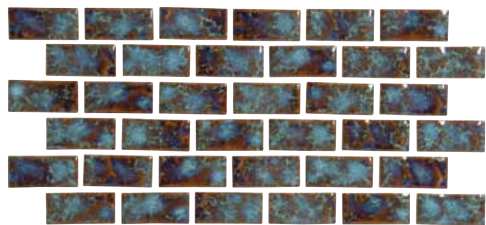

Olive 1" x 2"
MRD-OLIVE1X2