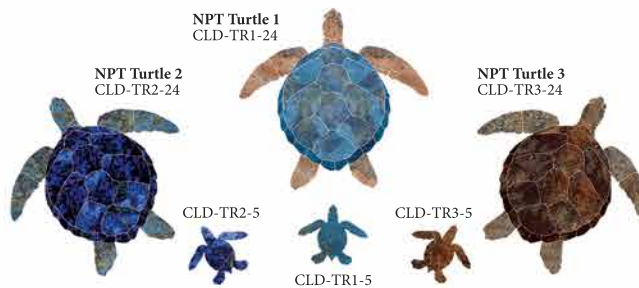

NPT Mosaics: NPT mosaics are made with NPT tile to perfectly complement your waterline tile.