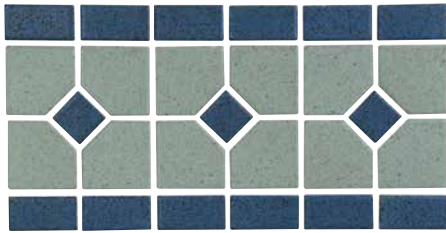

Grace

Mosaic Tiles

Size: Mosaic Border

Mosaic Border: 1 sht. = 0.91 sq.ft.

MIX & MATCH:

Grace Azure and Mocha colors may be mixed and matched with Cornerstone tiles.

The Blue, Pearl, and Marine colors feature high gloss accents and can be coordinated with Harmony and Akron Field tiles.

Azure
GRACE-AZURE