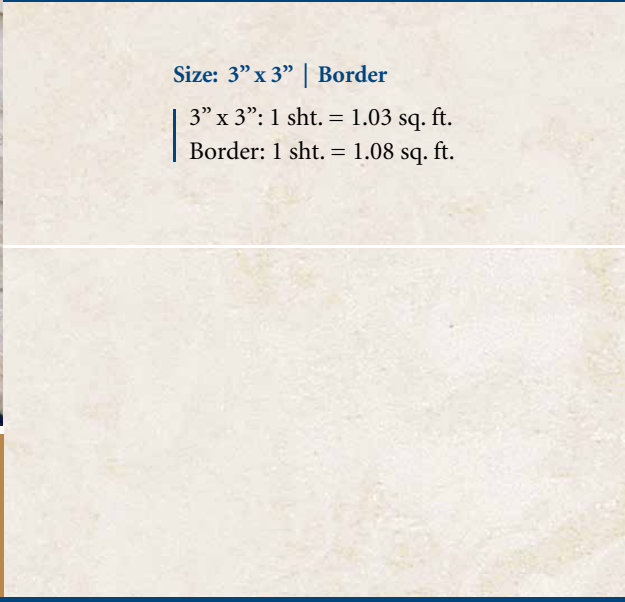

Lantern

Mosaic Tiles

Size: 3" x 3" | Border

3" x 3": 1 sht. = 1.03 sq. ft.

Border: 1 sht. = 1.08 sq. ft.

Royal Border
LAN-ROYAL