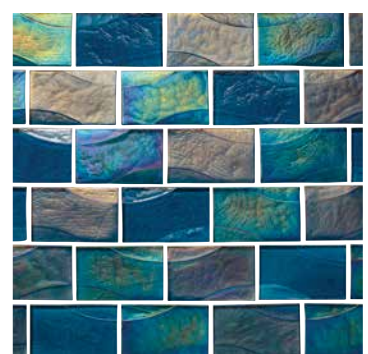

## Glass Tiles

Size: 1" x 1" | 1" x 2" | 2" x 3"

1" x 1": 1 sht. = 0.96 sq. ft.

1" x 2": 1 sht. = 1.01 sq. ft.

2" x 3": 1 sht. = 1 sq. ft.

**Silver**  
ICE-SILVER

**Silver 1" x 2"**  
ICE-SILVER1X2

**Silver 2" x 3"**  
ICE-SILVER2X3

**Icecap**  
ICE-CLEAR

**Icecap 1" x 2"**  
ICE-CLEAR1X2

**Icecap 2" x 3"**  
ICE-CLEAR2X3

**Ocean**  
ICE-OCEAN

**Ocean 1" x 2"**  
ICE-OCEAN1X2

**Ocean 2" x 3"**  
ICE-OCEAN2X3

**Lagoon**  
ICE-LAGOON

**Lagoon 1" x 2"**  
ICE-LAGOON1X2