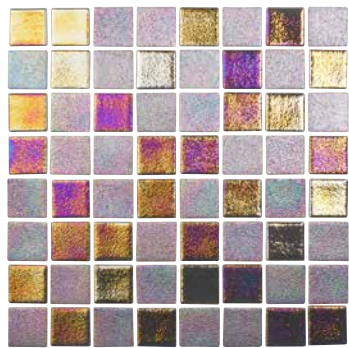

**Note:**

The angle of light reflection determines the visibility of tile iridescence. Shade and color tones may vary between sizes.

**Size: 1" x 1" | 1.5" x 1.5"**

1" x 1": 1 sht. = 1.075 sq. ft.  
1.5" x 1.5": 1 sht. = 1.075 sq. ft.

## Glass Tiles

**Bronze Alloy 1" x 1"**  
OPL-ALLOY1X1

**Azure Blue 1" x 1"**  
OPL-AZURE1X1

**Pearl White 1" x 1"**  
OPL-PEARL1X1

**Bronze Alloy 1.5" x 1.5"**  
OPL-ALLOY

**Azure Blue 1.5" x 1.5"**  
OPL-AZURE