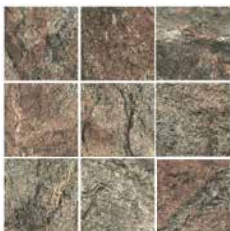

Multi 2" x 2"
FRST-MULTI2X2