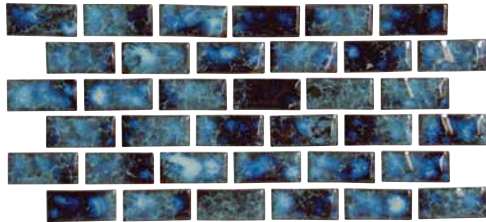

Size: 1" x 1" | 2" x 2" | 1" x 2"
| 1 sht. = 1.0 sq. ft.

Note

This tile features extreme shade variations.

Cobalt 1" x 2"
MRD-COBALT1X2