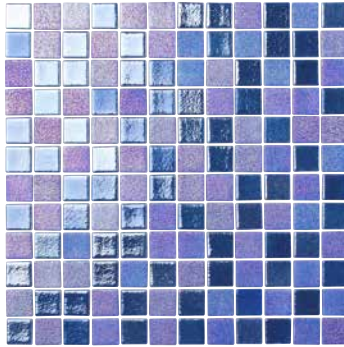

Azure Blue 1" x 1"
OPL-AZURE1X1