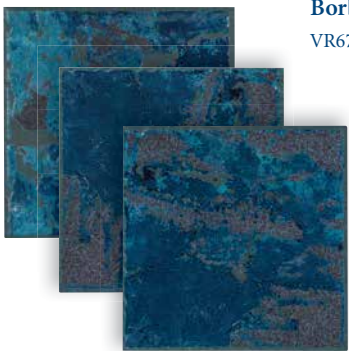

### Note

This tile features wide shade variations.

Tiles shown in photo are Verona Borba Turquoise (VR679).

**Tavora Tan**  
VR682

**Tavora Tan Deco**  
VR682 DECO SL

**Tondela Blue**  
VR681

**Tondela Blue Deco**  
VR681 DECO SL