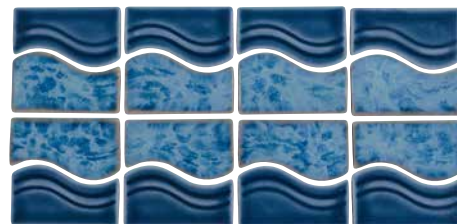

Aqua Wave
TRO-AQUA WV