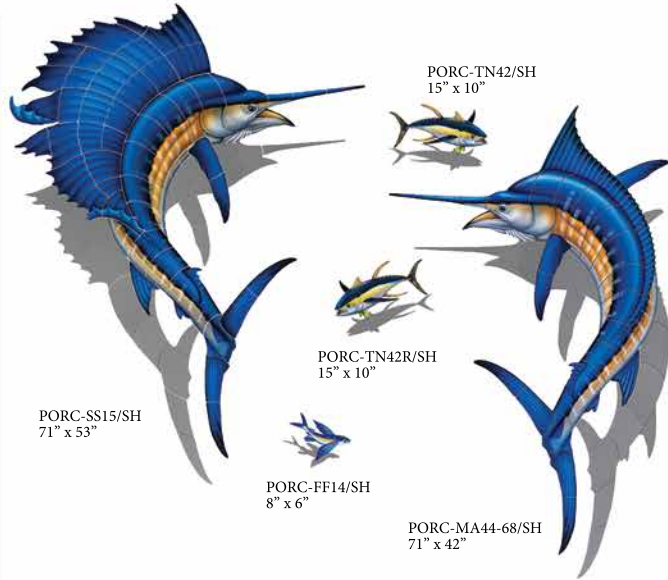

# Custom Mosaics Design Solutions

Items can be purchased individually  
by item number or as a group  
by GRP number.

PORC-BD1-36/SH  
36" x 25"

PORC-BB18-8/SH  
9" x 8"

PORC-BD2-36/SH  
36" x 20"

PORC-TN42/SH  
15" x 10"