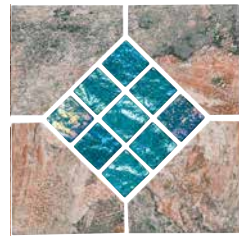

## Stone Look Tiles

Deco

**Note** | This tile features wide shade variations.

**Blue**  
GMS-BLUE

**Blue 2" x 2"**  
GMS-BLUE2X2

**Blue Deco**  
GMS-BLUE DECO GL

**Emerald**  
GMS-EMERALD

**Emerald 2" x 2"**  
GMS-EMERALD2X2