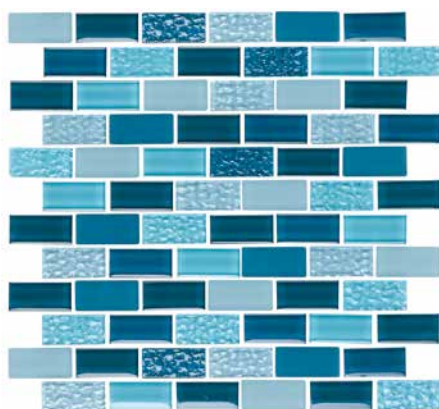

## Glass Tiles

Size: 1" x 1" | 1" x 2"

| 1 sht. = 0.9684 sq.ft.

Tiles shown in photo are Essence Royal  
(ES-ROYAL1x1).

**Imperial 1" x 1"**  
ES-IMPERIAL1X1

**Royal 1" x 1"**  
ES-ROYAL1X1

**Imperial 1" x 2"**  
ES-IMPERIAL1X2