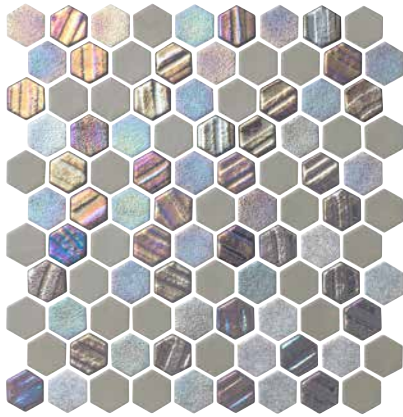

Mosaic Pattern

1 sht. = 0.94 sq.ft.

Mosaic Border

1 sht. = 0.94 sq.ft.

Smoke Gray
STA-SMOKE