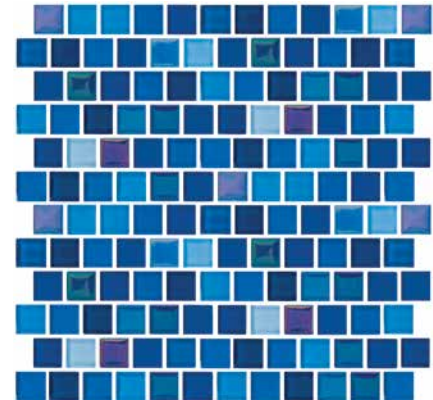

## Glass Tiles

Size: 1" x 1"

1" x 1": 1 sht. = 1.0 sq.ft.

Tiles shown in photo are Jules Rustic Blue Blend (9730-5AT).

**Rustic Mocha Blend**  
9912-5AT

**Rustic Blue Blend**  
9730-5AT

**Aqua Blend**  
9734-5AT