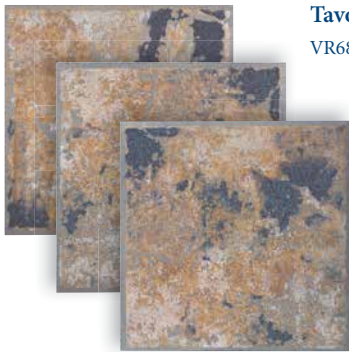

Tavora Tan
VR682