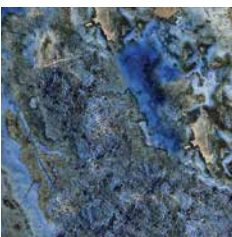

## Glossy Tiles

Size: 6" x 6"

6" x 6": 4 pcs. = 1.0 sq. ft. nominal

The **Caldera Tile** is available in 6" x 6" bullnose tile.

Tiles shown in photo are Caldera Moonstone (CDR-MOON).

**Blue Agate**  
CDR-AGATE