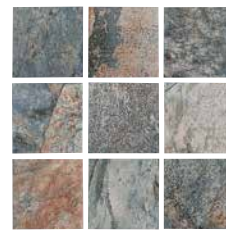

Emerald 2" x 2"
GMS-EMERALD2X2