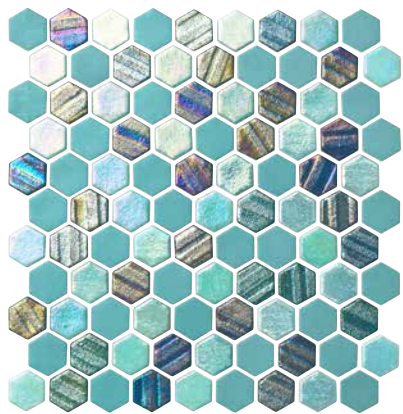

### Mosaic Border

1 sht. = 0.94 sq.ft.

**Smoke Gray**  
STA-SMOKE

**Silver**  
STA-SILVER

**Smoke Gray Border**  
STA-SMOKE BDR

**Silver Border**  
STA-SILVER BDR

**Teal**  
STA-TEAL

**Arctic Blue**  
STA-ARCTIC

**Teal Border**  
STA-TEAL BDR

**Arctic Blue Border**  
STA-ARCTIC BDR

Starburst Smoke Gray

Starburst Smoke Gray

Starburst Smoke Gray

---

Please Note: The shade of tiles varies within any given color. Visit an NPT Design Center to view samples. Always approve the actual product prior to installation. [www.nptpool.com](http://www.nptpool.com)