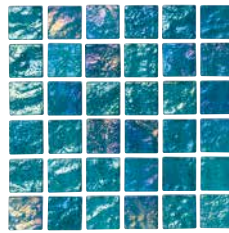

## Glass Tiles

Size: 1" x 1" | 1" x 2" | 2" x 2"  
| 1 sht. = 0.97 sq. ft.

Tiles shown in photo are Lightwaves Sea Green (LWV-SEA GREEN1X2).

**Aquamarine 2" x 2"**  
LWV-AQUAMARINE2X2

**Aquamarine 1" x 1"**  
LWV-AQUAMARINE