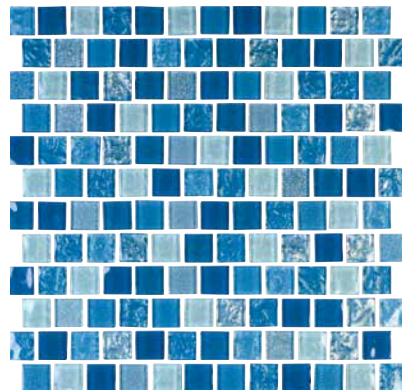

## Glass Tiles

Size: 1" x 1" & Mosaic Pattern

1 sht. = 1.0 sq.ft.

Tiles shown in photo are Soleil Cleo Blue (SOL-CLEO).

**Anubis Gold 1" x 1"**  
SOL-ANUBIS1X1

**Cleo Blue 1" x 1"**  
SOL-CLEO1X1

**Silver 1" x 1"**  
SOL-ISIS1X1