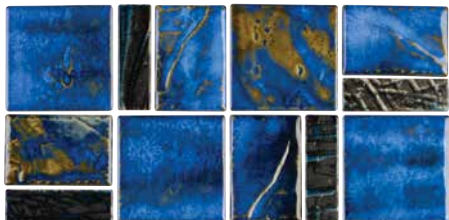

Coastal Blue
ESC-BLGLOSS