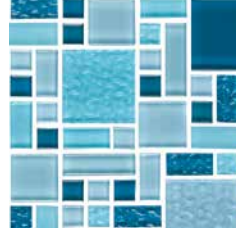

Imperial
FS-IMPERIAL