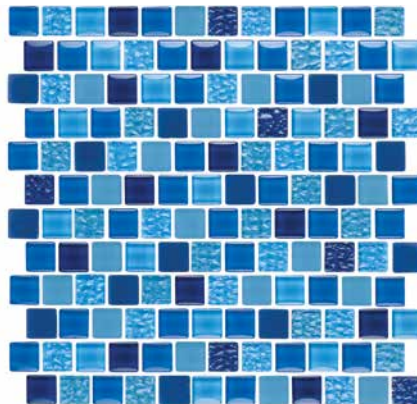

## Glass Tiles

Size: 1" x 1" | 1" x 2"

| 1 sht. = 0.9684 sq.ft.

Tiles shown in photo are Essence Royal  
(ES-ROYAL1x1).

**Imperial 1" x 1"**  
ES-IMPERIAL1X1

**Royal 1" x 1"**  
ES-ROYAL1X1

**Imperial 1" x 2"**  
ES-IMPERIAL1X2