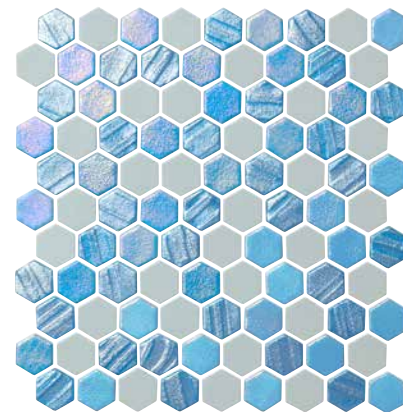

### Mosaic Border

1 sht. = 0.94 sq.ft.

**Smoke Gray**  
STA-SMOKE

**Silver**  
STA-SILVER

**Smoke Gray Border**  
STA-SMOKE BDR

**Silver Border**  
STA-SILVER BDR

**Teal**  
STA-TEAL

**Arctic Blue**  
STA-ARCTIC

**Teal Border**  
STA-TEAL BDR

**Arctic Blue Border**  
STA-ARCTIC BDR

Starburst Smoke Gray

Starburst Smoke Gray

Starburst Smoke Gray

---

Please Note: The shade of tiles varies within any given color. Visit an NPT Design Center to view samples. Always approve the actual product prior to installation. [www.nptpool.com](http://www.nptpool.com)