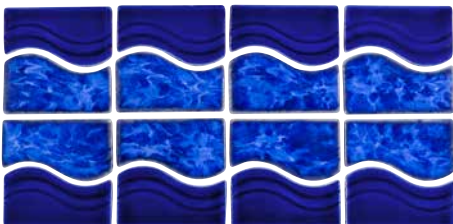

CobaltWave
TRO-COBALT WV