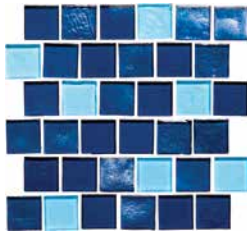

Size: 1" x 1" | 12" x 12"

1" x 1" sheet = 0.868 sq. ft.

12" x 12" Interlocking Sheet = 1.0 sq. ft.

The AquaScapes tiles are available in quarter round trim tile.

Azure 1" x 1"
OCN-AZURE