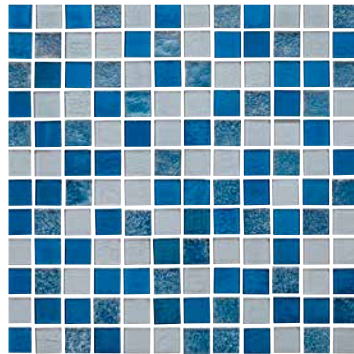

1" x 1": 1 sht. = 0.96 sq.ft.

1" x 2": 1 sht. = 0.93 sq.ft.

**Moss Landing 1" x 1"**  
PFC-MOSS

**Moss Landing 1" x 2"**  
PFC-MOSS1X2

**Oceano 1" x 1"**  
PFC-OCEANO

**Oceano 1" x 2"**  
PFC-OCEANO1X2

**Palisades 1" x 1"**  
PFC-PALISADES