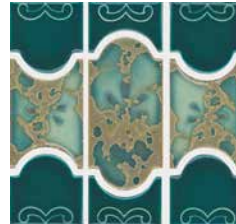

## Mosaic Tiles

Size: Mosaic Border

Mosaic Border: 1 sht. = 1.07 sq. ft.

Lake Blue  
BUE44

Sky Blue  
BUE22

Teal  
BUE37

Navy Blue  
BUE40

Size: Mosaic Pattern