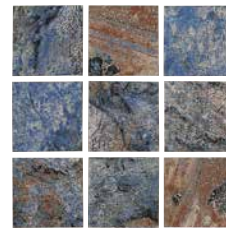

Blue 2" x 2"
GMS-BLUE2X2