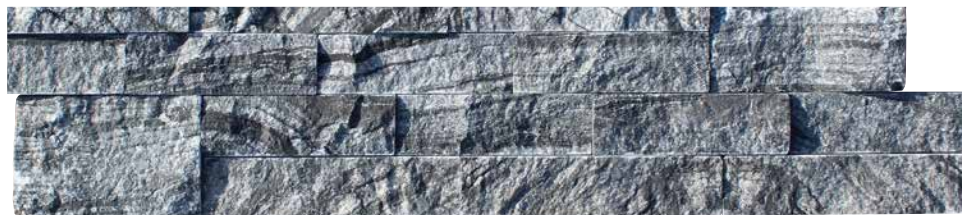

Size: 6" x 24" Ledger Panel | Corner
| Panel = 1.0 sq. ft.

Note

Corners available in all colors.
Sahara Sand corner image not to scale.

This veneer features
wide shade variations.

Gray Marble 6" x 24"
LDGR-MARBLE

Rust 6" x 24"
LDGR-RUST

Sahara Sand Ledger Corner
LDGR-SAND CRN

Smoke Gray 6" x 24"
LDGR-SMOKE

Bark 6" x 24"
LDGR-BARK