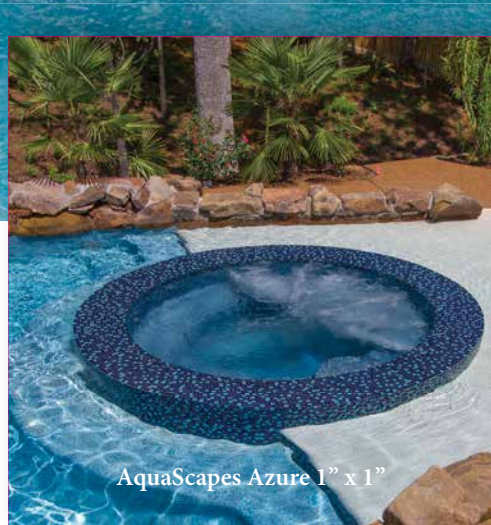

**Dark Blue**  
COS-MILAN

**Azure**  
COS-FREEPORT

**Sky Blue**  
COS-VANCOUVER

Cosmopolitan Latte Silver

Cosmopolitan Light Blue

AquaScapes Azure 1" x 1"

AquaScapes Azure 1" x 1"

Size: 1" x 1" | 12" x 12"