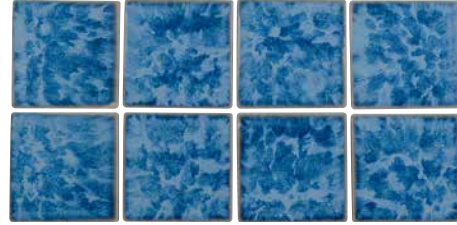

Aqua 3" x 3"
TRO-AQUA