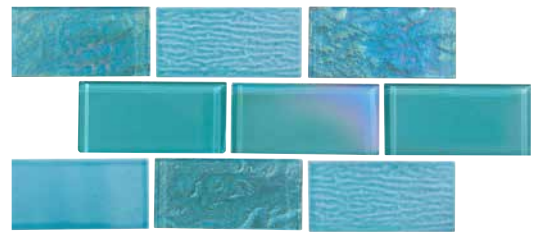

Teal 2" x 4"
STH-TEAL2X4