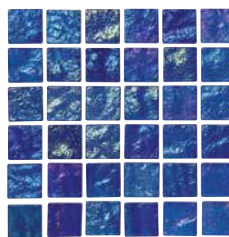

Blue 1" x 1"
LWV-BLUE