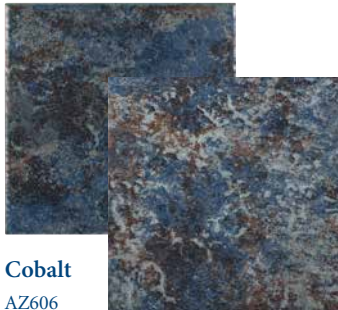

Cobalt
AZ606