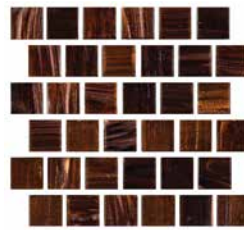

Golden Bronze
201-024

Tribeca

Glass Tiles

Size: 1" x 1"

1" x 1": 1 sht. = 1.6554 sq. ft.

Tip:

Tribeca non-skid glass tiles are ideal for beach entries, steps, and submerged decks.