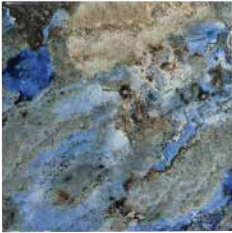

## Glossy Tiles

Size: 6" x 6"

6" x 6": 4 pcs. = 1.0 sq. ft. nominal

The **Caldera Tile** is available in 6" x 6" bullnose tile.

Tiles shown in photo are Caldera Moonstone (CDR-MOON).

**Blue Agate**  
CDR-AGATE