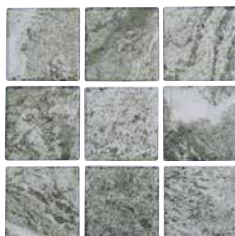

Flint Gray
RST-FLINT