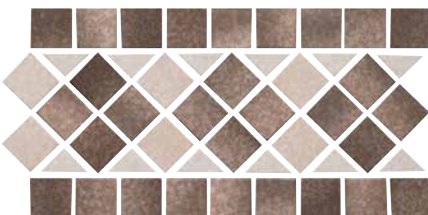

Valley Sand
BGS-SAND