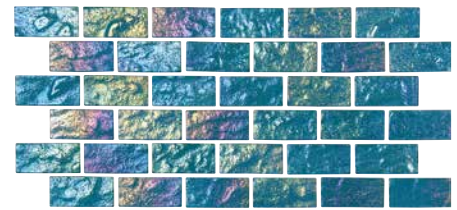

## Glass Tiles

Size: 1" x 1" | 1" x 2" | 2" x 2"  
| 1 sht. = 0.97 sq. ft.

Tiles shown in photo are Lightwaves Sea Green (LWV-SEA GREEN1X2).

**Aquamarine 2" x 2"**  
LWV-AQUAMARINE2X2

**Aquamarine 1" x 1"**  
LWV-AQUAMARINE