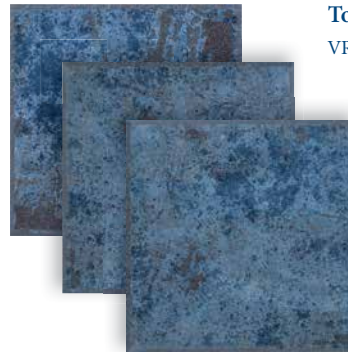

### Note

This tile features wide shade variations.

Tiles shown in photo are Verona Borba Turquoise (VR679).

**Tavora Tan**  
VR682

**Tavora Tan Deco**  
VR682 DECO SL

**Tondela Blue**  
VR681

**Tondela Blue Deco**  
VR681 DECO SL