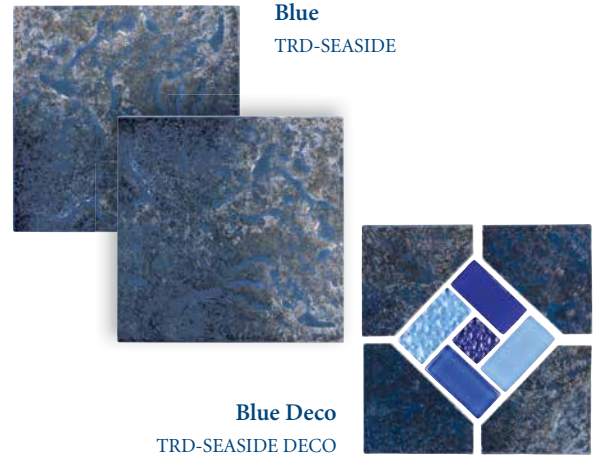

Trident

Glossy Tiles

Size: 6" x 6" | Deco

6" x 6": 4 pcs. = 1.0 sq. ft. nominal

The **Trident** tile is available in 6" x 6" bullnose tile.

Tiles shown in photo are Trident Blue (TRD-SEASIDE).

Deco

Note

Trident Deco tiles feature glass center accents that vary in color & texture.