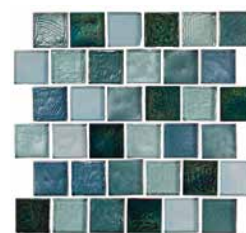

Marine 1" x 1"
OCN-MARINE