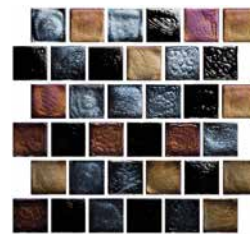

Blackies

OCN-BLACKIES