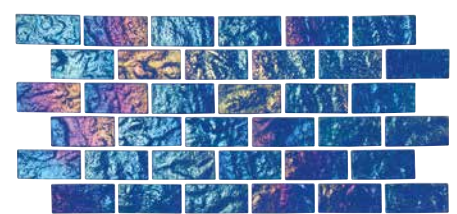

Blue 1" x 2"
LWV-BLUE1X2