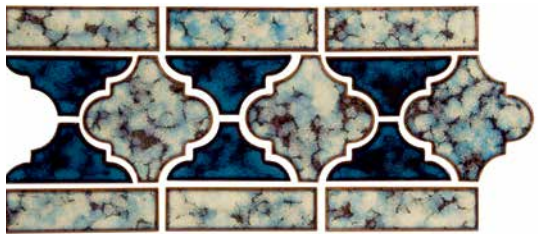

## Mosaic Tiles

Size: 3" x 3" | Border

3" x 3": 1 sht. = 1.03 sq. ft.

Border: 1 sht. = 1.08 sq. ft.

**Royal Border**  
LAN-ROYAL

**Royal 3" x 3"**  
LAN-ROYAL3

**Pacific 3" x 3"**  
LAN-PACIFIC3

**Ocean Border**  
LAN-OCEAN