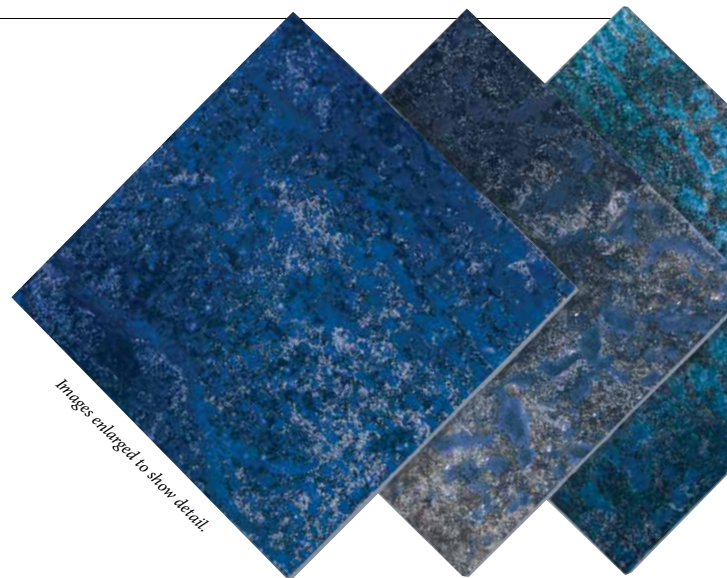

Trident

Glossy Tiles

Size: 6" x 6" | Deco

6" x 6": 4 pcs. = 1.0 sq. ft. nominal

The **Trident** tile is available in 6" x 6" bullnose tile.

Tiles shown in photo are Trident Blue (TRD-SEASIDE).

Deco

Note

Trident Deco tiles feature glass center accents that vary in color & texture.