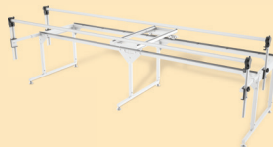

SAVE \$600

**Q-Zone
Queen**

\$1,399

Normally: \$2,199.95

SAVE \$800

**Evolution
Hoop-Frame**

\$2,299

Normally: \$3,299.95