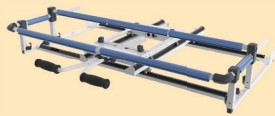

Everyone Has a Different Dream

Check out these savings to make yours come true.

Quilting Frame Sale

**Cutie Tabletop
Fabric Frame**

$499

Normally: $1,299.95

SAVE $800