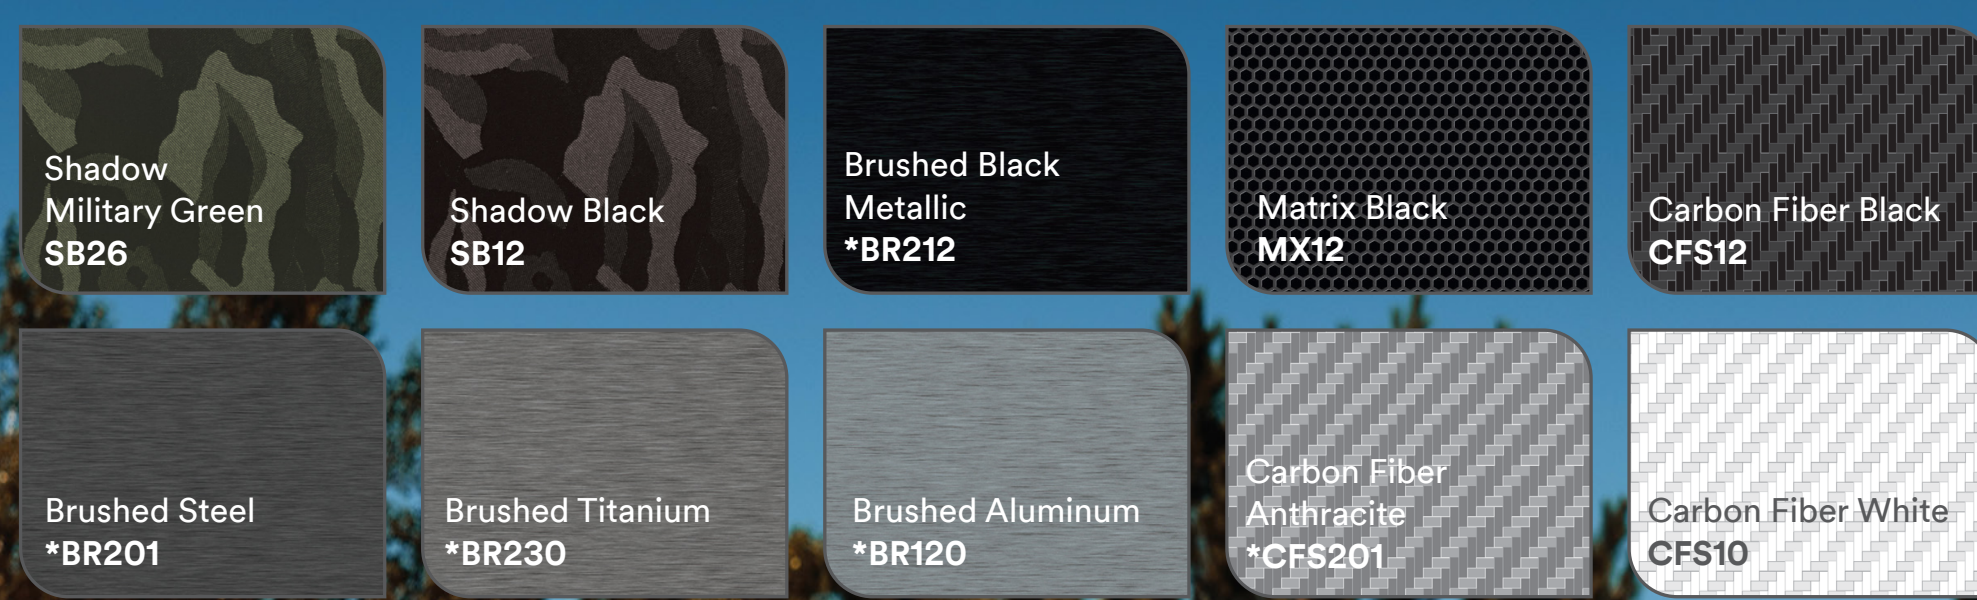

3M™ Wrap Film

Driven to inspire.

Gloss

Satin

Matte

Textures

Color Flips

Chrome

Shadow Military Green
SB26

CAUTION
* Before using chrome wrap, please ensure compliance with all applicable laws and regulations. Restrictions on chrome wraps may vary by jurisdiction. You accept responsibility for legal and regulatory compliance and for any liability arising from your use of chrome wrap.

*Metallic, Chrome and/or Pearl Colors shown on monitor and when printed are approximate representation of actual colors available. © 3M 2018. All rights reserved. 3M is a trademark of 3M. All other trademarks are properties of their respective owners. Read under license in Canada. Printed in USA. Please recycle. OCTOBER 2018 75-5110-5328-9