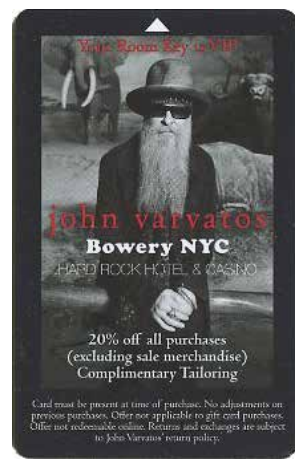

Las Vegas Room Keys

Prototypes

There are different variations of this key, both front and back. Most obvious being "Las Vegas". It was either in regular or bold text.

Another version is a sample card with Jet Lithocard on the back

Above - AVN (Adult Video News) Awards

The Maaco Bowl room key is made out of Nordic Birch wood and was distributed at the Hard Rock but does not have the Hard Rock name on it. The Hard Rock Hotel was the host hotel for Boise State.

Above - AVN (Adult Video News) Awards

London Hotel Room Key

London Casino Slot Card

Madrid Room Key

Macau Slot Cards - City of Dreams

Dream rewards gold

Dream rewards sapphire

Dream rewards ruby