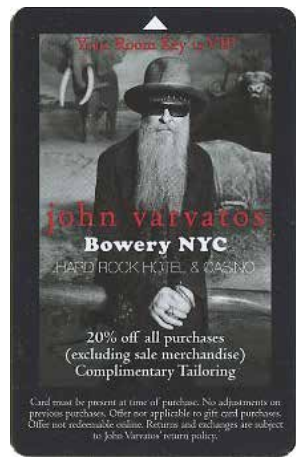

Free Slot Play

Las Vegas Room Keys

Prototypes

There are different variations of this key, both front and back. Most obvious being "Las Vegas". It was either in regular or bold text.

Another version is a sample card with Jet Lithocard on the back

Above - AVN (Adult Video News) Awards

The Maaco Bowl room key is made out of Nordic Birch wood and was distributed at the Hard Rock but does not have the Hard Rock name on it. The Hard Rock Hotel was the host hotel for Boise State.