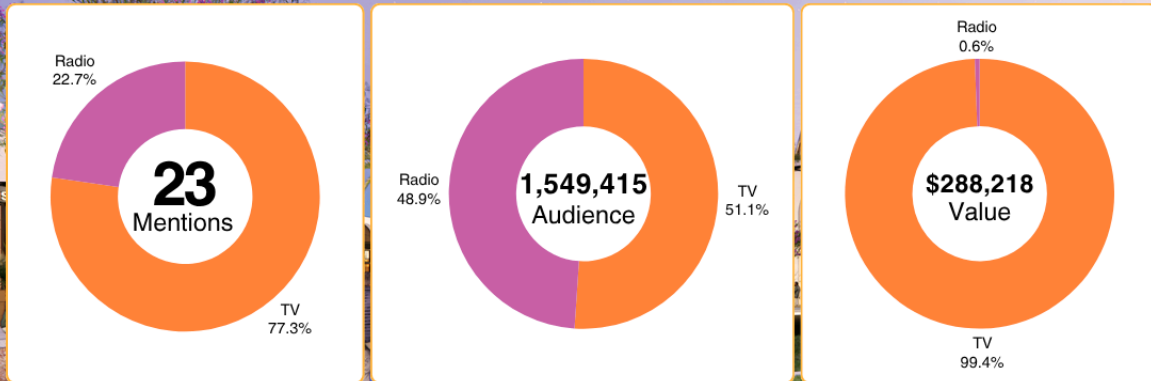

2026 Media Tracker

Metro District Momentum: Spreading the Good News

From business milestones to community partnerships, we're here to share the stories that matter. Have something to share?

[For media inquiries, email us today!](#)

Annual Renewal Reminder: Authority to Arrest Form

Don't forget to renew your Authority to Arrest (ATA) form—it's only valid for one year!

[RENEW TODAY](#)

Discover Our Business Directory

Connect with local businesses, explore nearby services, dining, and shopping options, and see all that our vibrant community has to offer.

[EXPLORE NOW](#)