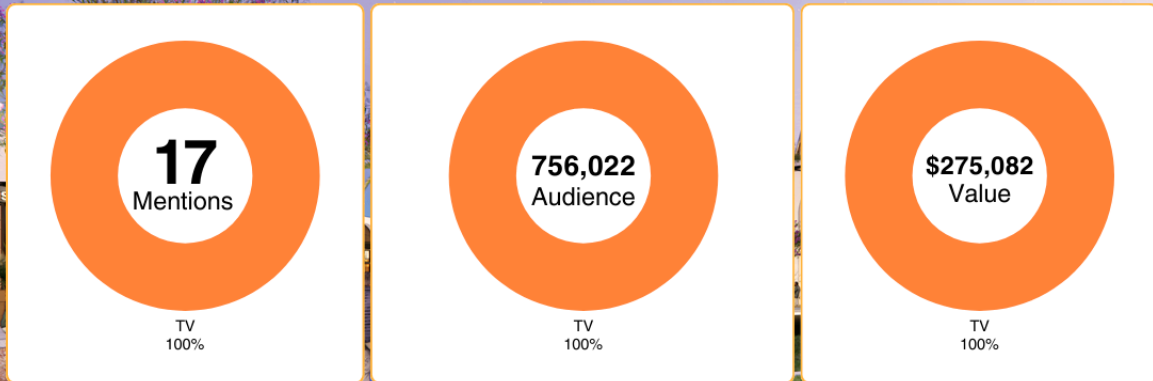

2026 Media Tracker

Metro District Momentum: Spreading the Good News

From business milestones to community partnerships, we're here to share the stories that matter. Have something to share?

[For media inquiries, email us today!](#)

Annual Renewal Reminder: Authority to Arrest Form

Don't forget to renew your Authority to Arrest (ATA) form—it's only valid for one year!

[RENEW TODAY](#)

Discover Our Business Directory

Connect with local businesses, explore nearby services, dining, and shopping options, and see all that our vibrant community has to offer.

[EXPLORE NOW](#)

WWW.METRODISTRICTCOLLABORATION.COM

Phone: (480) 788-1550

[Send Us A Message](#)

Keep in Touch!