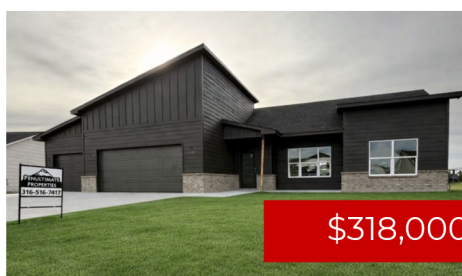

MOVE-IN READY

**\$359,000**

**2605 or 2708 W 55<sup>th</sup> St N**

3 Bedrooms, 2 Baths, 2 Car Garage  
Valley Center - Watermarke

**\$375,000**

**5402-5404 N Sandkey Ct**

3 Bedrooms, 2 Baths, 2 Car Garage  
Valley Center Schools - Watermarke

MOVE-IN READY

**\$235,000**

**4829 E Vassar Ave - Baxter**

3 Bedrooms, 2 Baths, 2 Car Garage  
Wichita Schools - 45<sup>th</sup> & Hillside

MOVE-IN READY

**\$385,000**

**12821-12823 E Blake St**

3 Bedrooms, 2 Baths, 2 Car Garage  
Wichita - Buffalo Grove

**\$322,000**

**1149 E Trek**

3 Bedrooms, 2 Baths, 3 Car Garage  
Goddard Schools - Trails End

**\$245,000**

**4823 N Vassar Ave**

4 Bedrooms, 2 Baths, 2 Car Garage  
Wichita Schools - 45<sup>th</sup> & Hillside

**\$239,000**

**4833 N Vassar Ave**

3 Bedrooms, 2 Baths, 2 Car Garage  
Wichita Schools - 45<sup>th</sup> & Hillside

**\$318,000**

**1145 E Trek**

3 Bedrooms, 2 Baths, 2 Car Garage  
Goddard Schools - Trails End