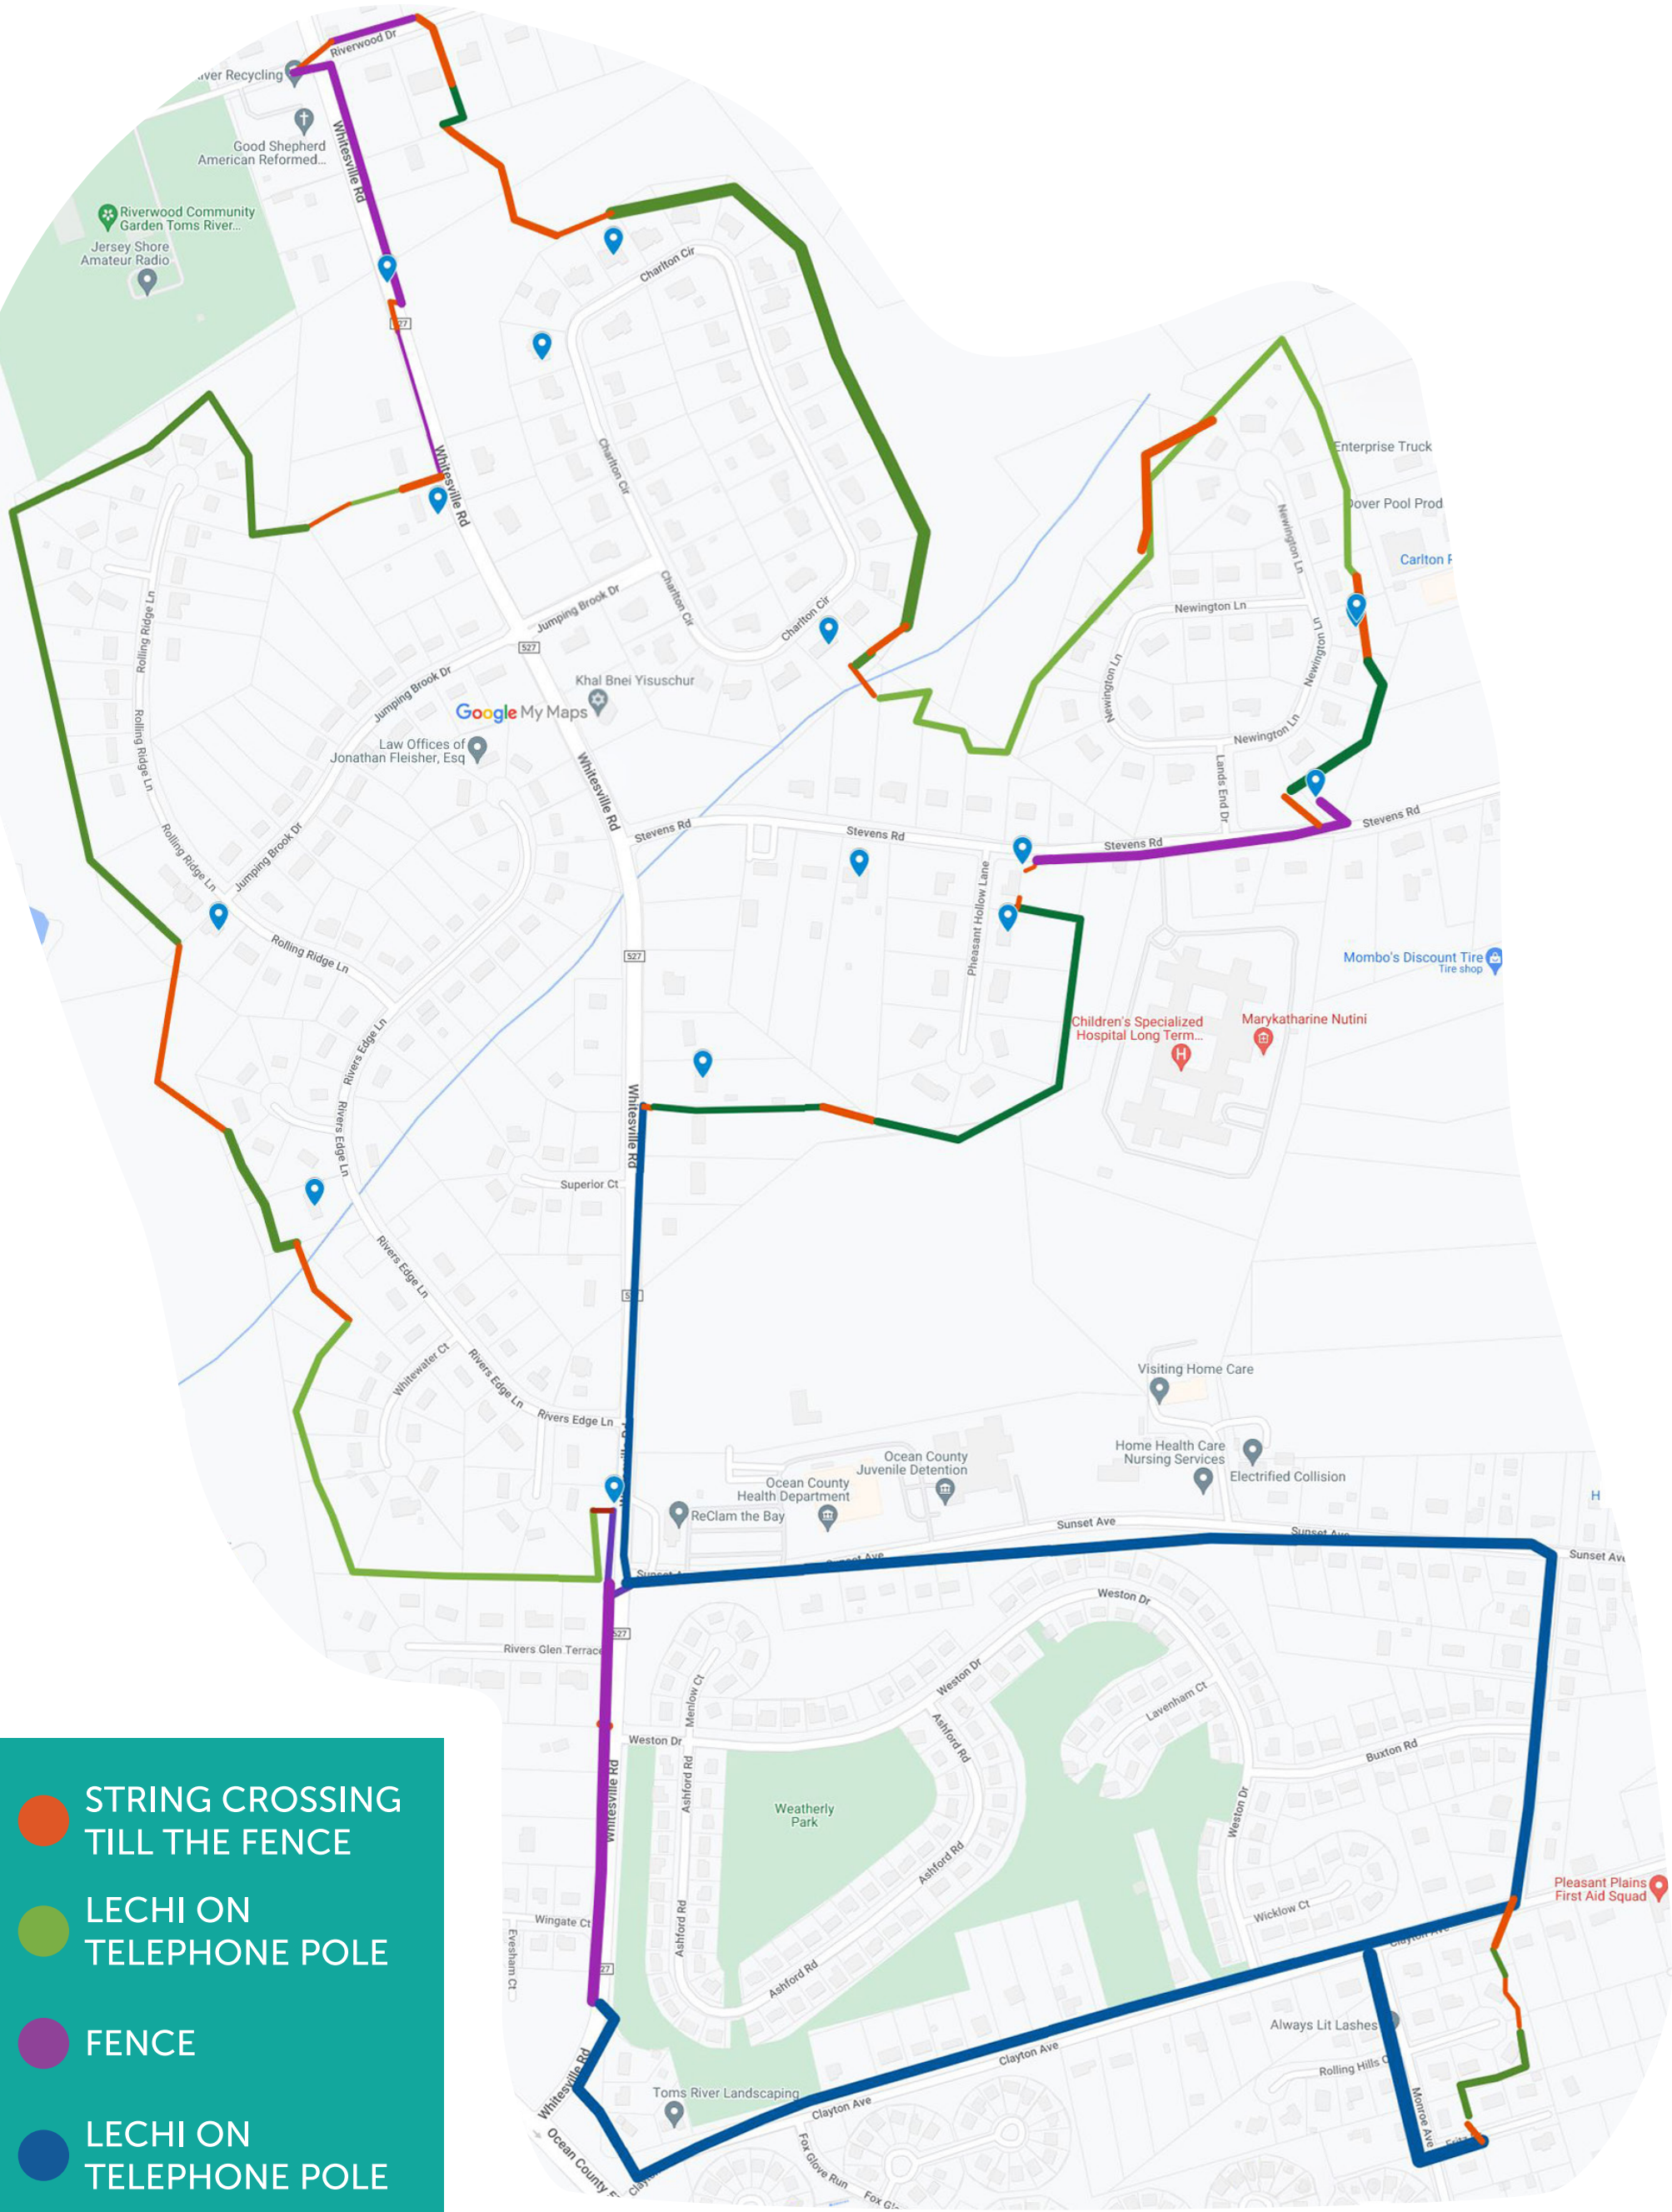

SOUTH WHITESVILLE EIRUV

- STRING CROSSING TILL THE FENCE
- LECHI ON TELEPHONE POLE
- FENCE
- LECHI ON TELEPHONE POLE
- AL GABOI