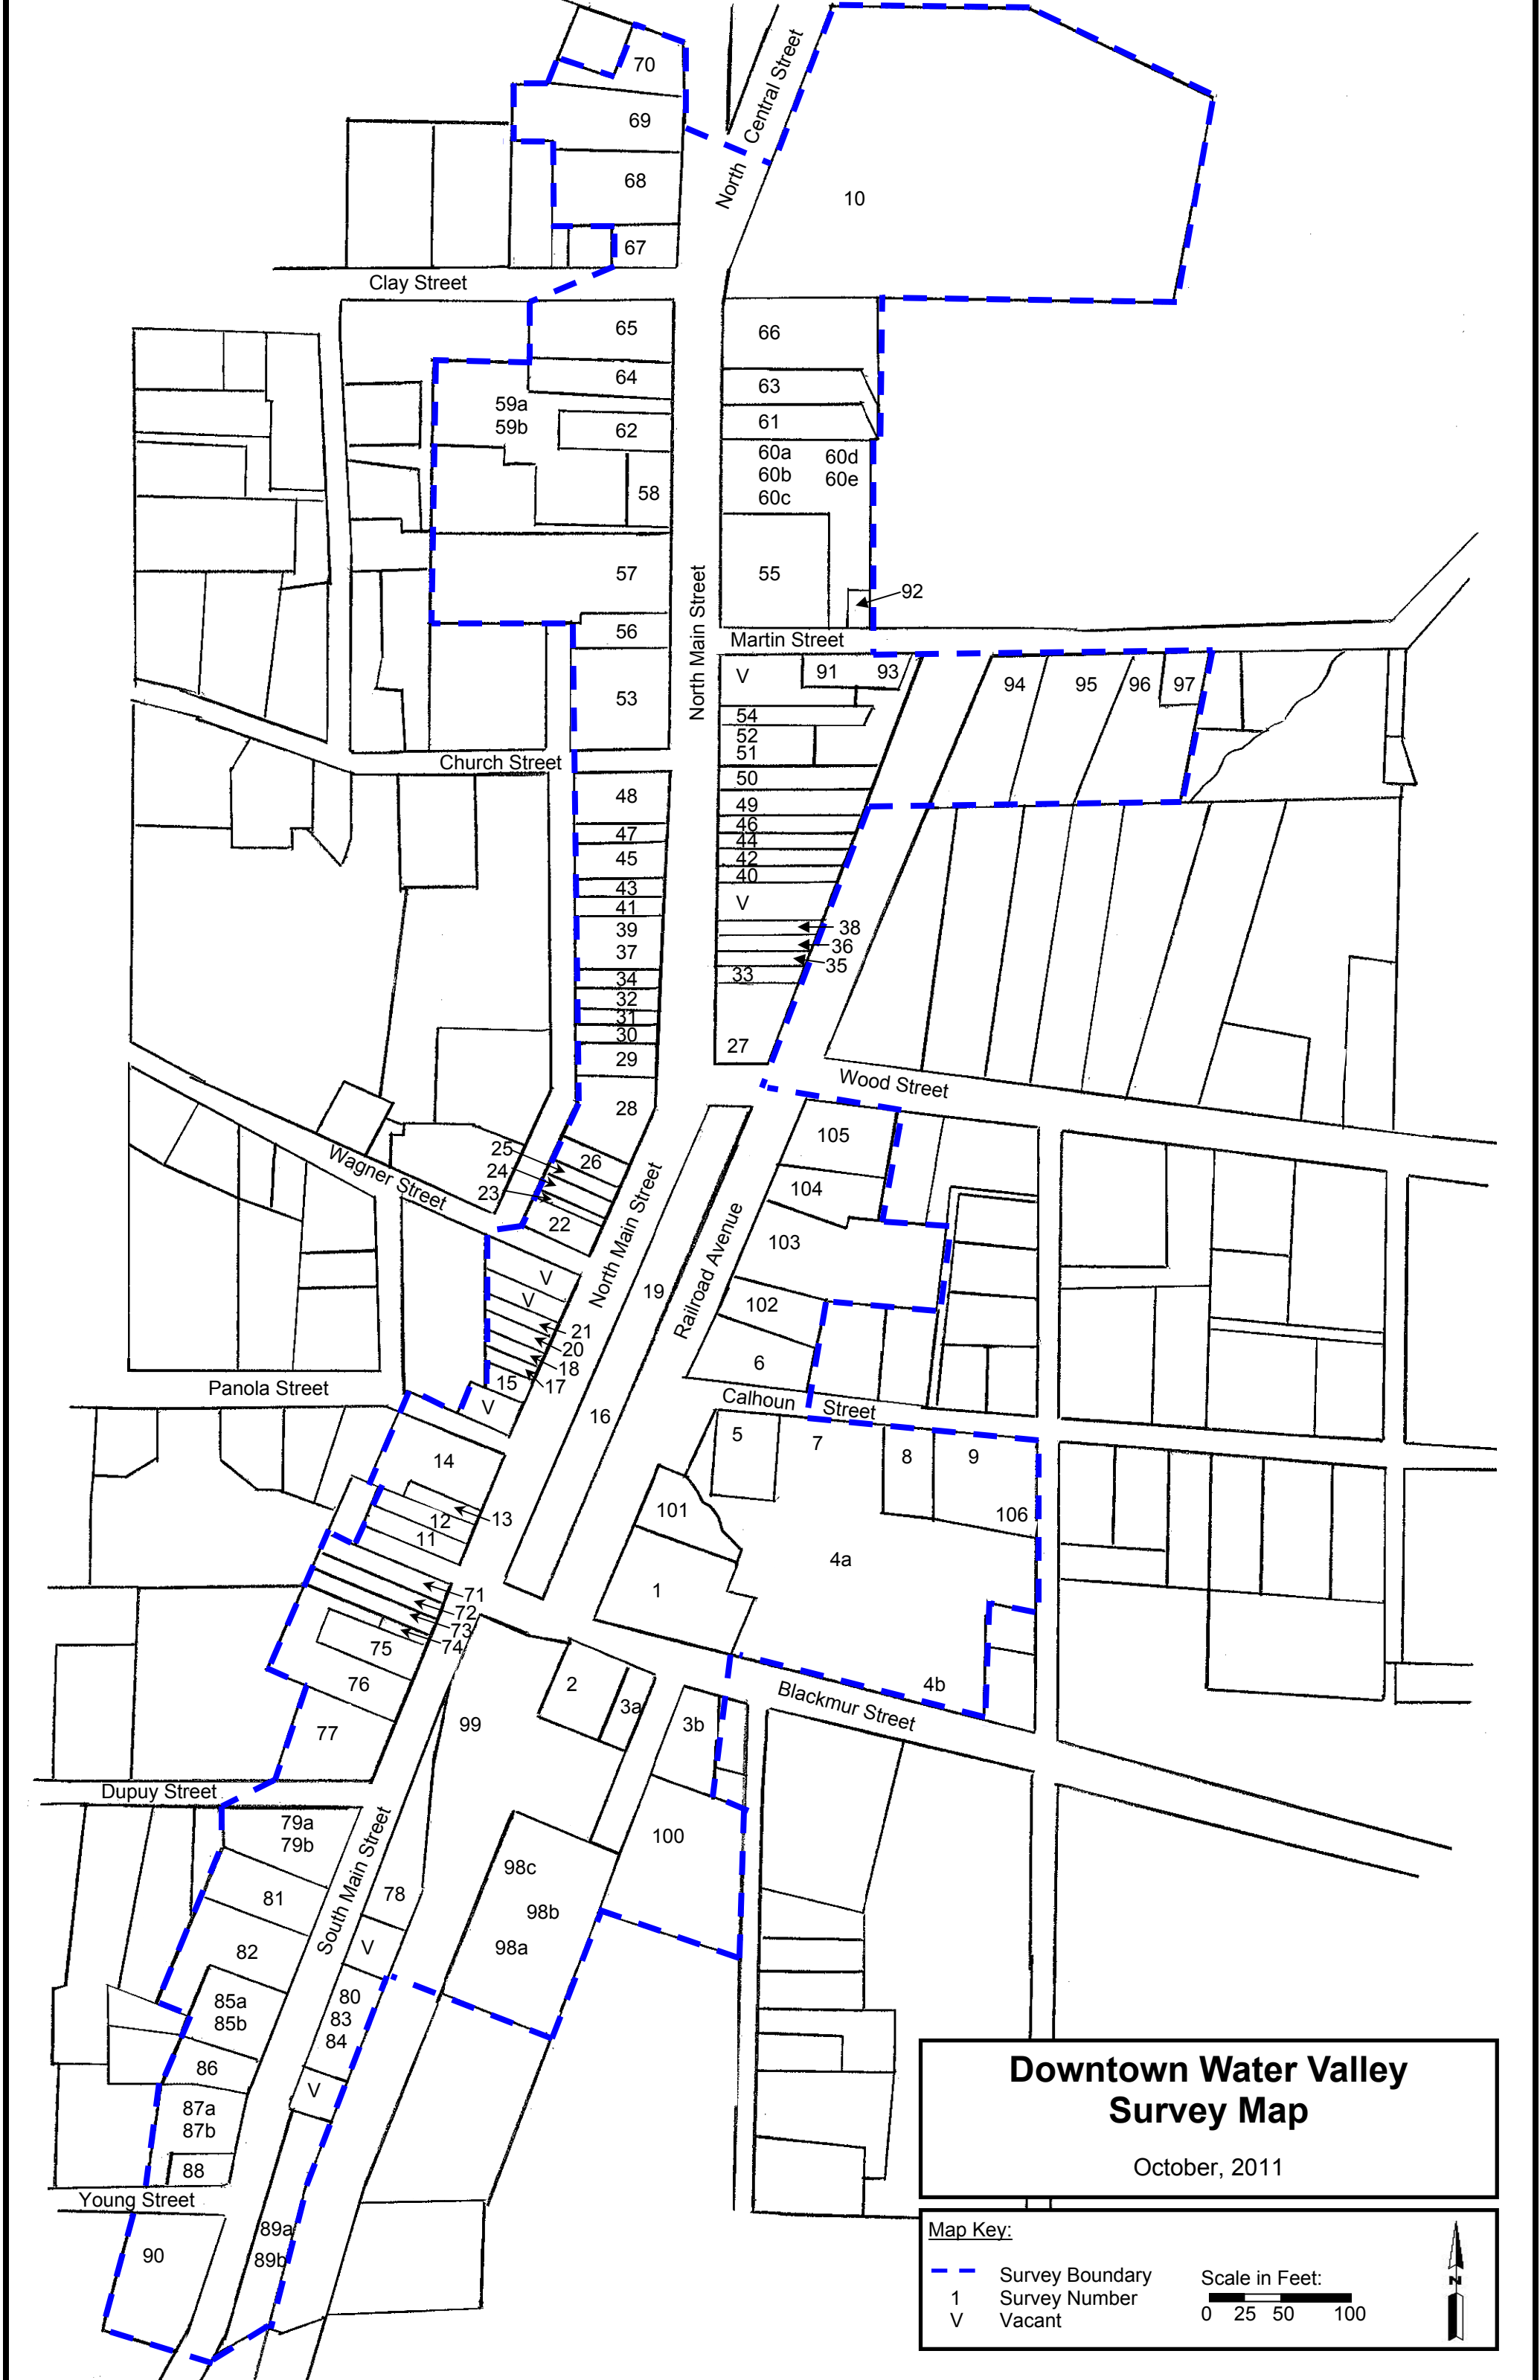

Clay Street

North Central Street

Church Street

North Main Street

Martin Street

Wood Street

Wagner Street

North Main Street

Railroad Avenue

Panola Street

Calhoun Street

Blackmur Street

Dupuy Street

South Main Street

Young Street

**Downtown Water Valley
Survey Map Boundary**
October, 2011

Downtown Water Valley Survey Map

October, 2011

Map Key:

- - - Survey Boundary
- 1 Survey Number
- V Vacant

Scale in Feet:
 0 25 50 100