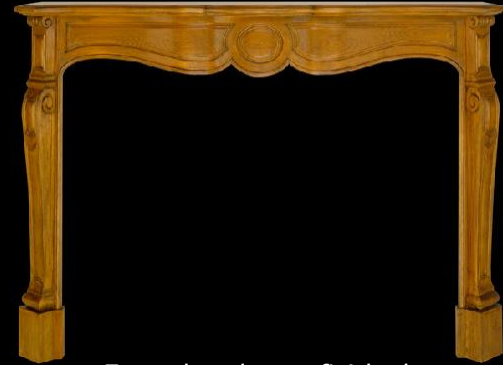

Style Name: Orleans

Wood/ Size Selection:

Example only, not finished.