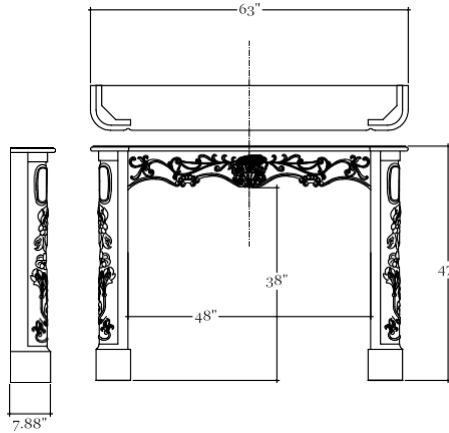

Style Name: Dubarry

Wood/ Size Selection:

Example only, not finished.

- PINE  
(52 x 39 int. 70 x 50 ext.)  
(52 x 41 int. 70x 52 ext.)  
(56 x 42 int. 74 x 52 ext.)  
(62 1/4 x 44 1/4 int. 83 1/2 x 57 ext.)  
(62 3/4 x 44 int. 83 1/2 x 57 ext.)  
(63 x 44 1/4 int. 83 1/2 x 57 ext.)  
(64 x 44 int. 82 x 56 ext.)  
(66 x 44 int. 82 x 57 ext.)  
(72 x 46 int. 90 x 58 ext.)
- MAHOGANY  
(52 x 39 int. 70 x 50 ext.)  
(56 x 42 int. 74 x 52 ext.)
- OAK  
(56 x 42 int. 74 x 52 ext.)  
(63 x 44 int. 83 1/2 x 57 ext.)
- ALDER  
(56 X 42 int. 74 1/4 x 52 1/2 ext.)

Style Name: Louis XVI

Wood/ Size Selection:

Example only, not finished.

- PINE  
(55 x 44 int. 77 x 55 ext.)

Style Name: Normandie

Wood/ Size Selection:

Example only, not finished.

- PINE  
(48 x 38 int. 63 x 47 ext.)  
(55 x 42 int. 71 x 53 ext.)  
(55 x 43 int. 71 x 54 ext.)  
(55 x 44 int. 72 x 55 ext.)  
(72 x 47 int. 90 x 58 ext.)
- OAK  
(55 x 43 int. 71 x 54 ext.)
- ALDER  
(55 x 42 int. 71 x 53 ext.)

Style Name: Provence

Wood/ Size Selection:

Example only, not finished.

- PINE  
(48 x 38 int. 63 x 47 ext.)  
(56 x 42 int. 68 x 51 ext.)  
(56 x 42 int. 72 x 51 ext.)  
(64 x 47 5/8 int. 81 1/2 x 58 1/2 ext.)
- ALDER  
(56 x 42 int. 72 x 51 ext.)
- OAK  
(56 x 42 int. 72 x 51 ext.)