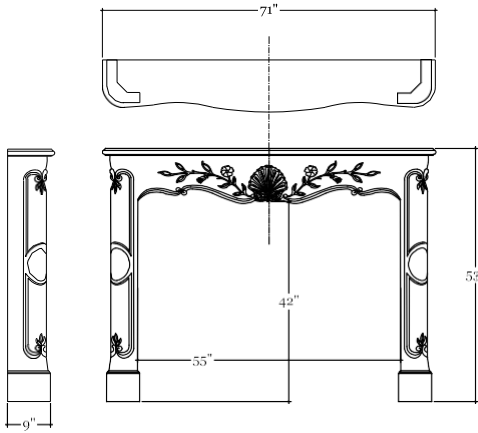

Style Name: Dubarry

Wood/ Size Selection:

Example only, not finished.

- PINE  
(52 x 39 int. 70 x 50 ext.)  
(52 x 41 int. 70x 52 ext.)  
(56 x 42 int. 74 x 52 ext.)  
(62 1/4 x 44 1/4 int. 83 1/2 x 57 ext.)  
(62 3/4 x 44 int. 83 1/2 x 57 ext.)  
(63 x 44 1/4 int. 83 1/2 x 57 ext.)  
(64 x 44 int. 82 x 56 ext.)  
(66 x 44 int. 82 x 57 ext.)  
(72 x 46 int. 90 x 58 ext.)
- MAHOGANY  
(52 x 39 int. 70 x 50 ext.)  
(56 x 42 int. 74 x 52 ext.)
- OAK  
(56 x 42 int. 74 x 52 ext.)  
(63 x 44 int. 83 1/2 x 57 ext.)
- ALDER  
(56 X 42 int. 74 1/4 x 52 1/2 ext.)

Style Name: Louis XVI

Wood/ Size Selection:

Example only, not finished.

- PINE  
(55 x 44 int. 77 x 55 ext.)

Style Name: Normandie

Wood/ Size Selection:

Example only, not finished.

- PINE  
(48 x 38 int. 63 x 47 ext.)  
(55 x 42 int. 71 x 53 ext.)  
(55 x 43 int. 71 x 54 ext.)  
(55 x 44 int. 72 x 55 ext.)  
(72 x 47 int. 90 x 58 ext.)
- OAK  
(55 x 43 int. 71 x 54 ext.)
- ALDER  
(55 x 42 int. 71 x 53 ext.)

Style Name: Provence

Wood/ Size Selection:

Example only, not finished.

- PINE  
(48 x 38 int. 63 x 47 ext.)  
(56 x 42 int. 68 x 51 ext.)  
(56 x 42 int. 72 x 51 ext.)  
(64 x 47 5/8 int. 81 1/2 x 58 1/2 ext.)
- ALDER  
(56 x 42 int. 72 x 51 ext.)
- OAK  
(56 x 42 int. 72 x 51 ext.)

Style Name: Trianon

Wood/ Size Selection:

Example only, not finished.

- PINE  
(50 x 40 int. 68 x 50 ext.)  
(64 x 48 int. 83 x 61 ext.)

Style Name: Valencia

Wood/ Size Selection:

Example only, not finished.