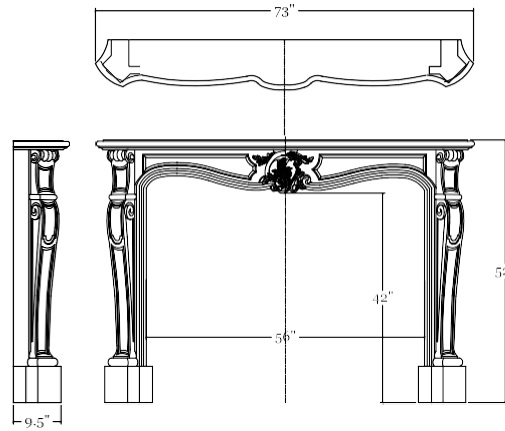

Wood/ Size Selection:

Example only, not finished.

- PINE  
(56 x 40 int. 59 x 51 ext.)

Style Name: Bordeaux

Wood/ Size Selection:

Example only, not finished.

- POPLAR (64 x 45 int. 78 x 56 ext.)
- MAHOGANY (56 x 42 int. 73 x 52 ext.)
- PINE (56 x 42 int. 73 x 52 ext.)
- WALNUT (64 x 45 int. 81 x 56 ext.)
- (56 x 42 int. 73 x 53 ext.)
- (63 x 45 1/4 int. 81 1/2 x 57 ext.)
- (64 x 45 int. 78 x 56 ext.)
- (64 x 45 int. 80 x 57 ext.)
- (64 x 45 int. 81 x 56 ext.)
- (64 x 45 int. 81 x 57 ext.)
- (72 x 46 int. 88 x 58 ext.)
- (72 x 46 int. 90 1/2 x 58 1/2 ext.)
- OAK (56 x 42 int. 73 x 53 ext.)
- (64 x 44 1/2 int. 81 x 56 ext.)
- (64 x 45 int. 81 x 57 ext.)
- MAPLE (56 x 42 int. 73 x 53 ext.)