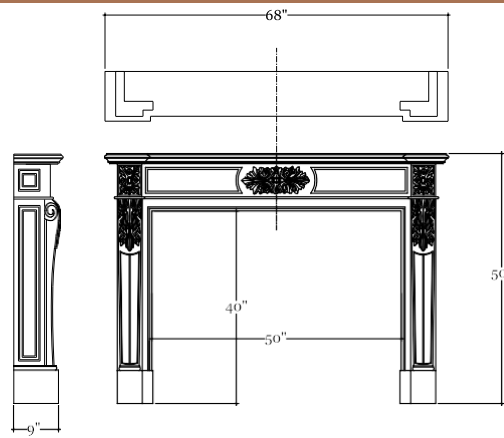

Style Name: Talcy

Wood/ Size Selection:

Example only, not finished.

- PINE  
(64 x 45 int. 81 x 55 ext.)  
(52 x 42 int. 68 x 52 ext.)

Style Name: Rouen

Wood/ Size Selection:

Example only, not finished.

- PINE  
(62 x 48 int. 77 x 58 ext.)
- ALDER  
(60 x 40 int. 51 x 74 ext.)  
(60 x 40 int. 74 x 52 ext.)

Style Name: Trianon

Wood/ Size Selection:

Example only, not finished.

- PINE  
(50 x 40 int. 68 x 50 ext.)  
(64 x 48 int. 83 x 61 ext.)

Style Name: Valencia

Wood/ Size Selection:

Example only, not finished.

- PINE  
(56 x 42 int. 75 x 55 ext.)
- POPLAR  
(56 x 42 int. 75 x 55 ext.)  
(56 x 42 3/8 int. 75 x 55 ext.)
- OAK  
(56 x 42 int. 75 1/2 x 55 ext.)

Style Name: Cheverny

Wood/ Size Selection:

Example only, not finished.