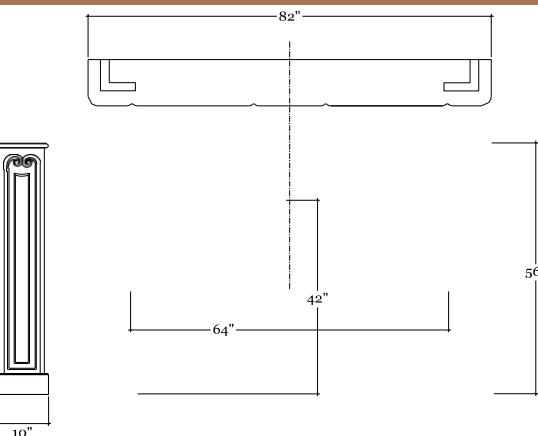

- PINE
  (48 x 38 int. 62 x 41 1/2 ext.)
  (48 x 38 int. 62 x 47 1/2 ext.)
  (64 x 42 int. 72 x 53 ext.)
  (64 x 44 1/4 int. 82 x 58 1/4 ext.)
  (72 x 46 1/4 int. 90 x 62 1/4 ext.)
- OAK
  (56 x 42 int. 72 1/2 x 57 1/4 ext.)
  (64 x 42 int. 72 x 53 ext.)
  (64 x 44 int. 82 x 58 ext.)
- MAHOGANY
  (64 x 42 int. 82 x 56 ext.)
- WALNUT
  (53 x 43 int. 72 x 54 ext.)