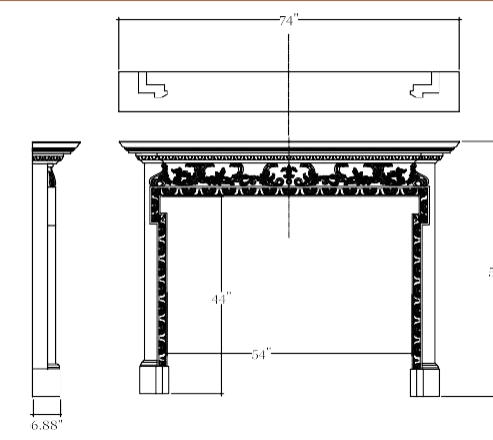

Style Name: Bloomington

Wood/ Size Selection:

Example only, not finished.

- PINE  
 (44 x 39 int. 64 x 52 ext.)  
 (54 x 44 int. 72 x 56 ext.)  
 (60 x 48 int. 80 x 61 ext.)  
 (62 x 52 int. 82 x 66 ext.)  
 (62 x 52 int. 90 1/2 x 66)
- MAHOGANY  
 (54 x 44 int. 73 1/2 x 57 1/4 ext.)
- OAK  
 (54 x 44 int. 73 1/2 x 57 1/4 ext.)  
 (62 x 52 int. 81 x 66 1/4 ext.)  
 (62 x 52 1/2 int. 84 3/4 x 67 ext.)

Style Name: Adam

Wood/ Size Selection:

Example only, not finished.

- PINE  
 (52 x 43 int. 77 x 57 ext.)
- MAHOGANY  
 (52 x 42 int. 77 x 57 ext.)

Style Name: Surrey

Wood/ Size Selection:

Example only, not finished.

- PINE  
 (59 x 81 int. 62 x 46 ext.)

Style Name: Baltimore

Wood/ Size Selection:

Example only, not finished.

- PINE  
 (54 x 44 int. 74 x 57 ext.)  
 (54 x 48 int. 60 x 62 ext.)
- ALDER  
 (54 x 44 int. 74 x 56 ext.)