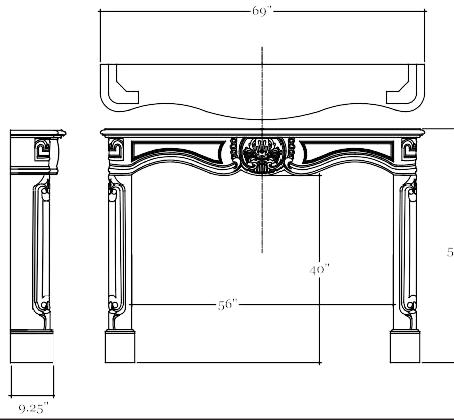

Wood/ Size Selection:

Example only, not finished.

- PINE  
(56 x 40 int. 59 x 51 ext.)

Style Name: Bordeaux

Wood/ Size Selection:

Example only, not finished.

- POPLAR (64 x 45 int. 78 x 56 ext.)
- MAHOGANY (56 x 42 int. 73 x 52 ext.)
- PINE (56 x 42 int. 73 x 52 ext.)
- WALNUT (64 x 45 int. 81 x 56 ext.)
- (56 x 42 int. 73 x 53 ext.)
- (63 x 45 1/4 int. 81 1/2 x 57 ext.)
- (64 x 45 int. 78 x 56 ext.)
- (64 x 45 int. 80 x 57 ext.)
- (64 x 45 int. 81 x 56 ext.)
- (64 x 45 int. 81 x 57 ext.)
- (72 x 46 int. 88 x 58 ext.)
- (72 x 46 int. 90 1/2 x 58 1/2 ext.)
- OAK (56 x 42 int. 73 x 53 ext.)
- (64 x 44 1/2 int. 81 x 56 ext.)
- (64 x 45 int. 81 x 57 ext.)
- MAPLE (56 x 42 int. 73 x 53 ext.)