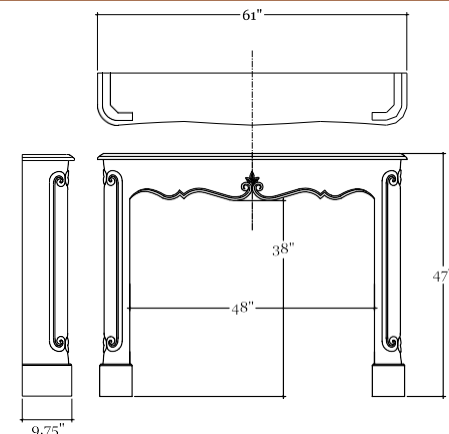

Style Name: Talcy

Wood/ Size Selection:

Example only, not finished.

- PINE  
(64 x 45 int. 81 x 55 ext.)  
(52 x 42 int. 68 x 52 ext.)

Style Name: Rouen

Wood/ Size Selection:

Example only, not finished.

- PINE  
(62 x 48 int. 77 x 58 ext.)
- ALDER  
(60 x 40 int. 51 x 74 ext.)  
(60 x 40 int. 74 x 52 ext.)

Style Name: Trianon

Wood/ Size Selection:

Example only, not finished.

- PINE  
(50 x 40 int. 68 x 50 ext.)  
(64 x 48 int. 83 x 61 ext.)

Style Name: Valencia

Wood/ Size Selection:

Example only, not finished.