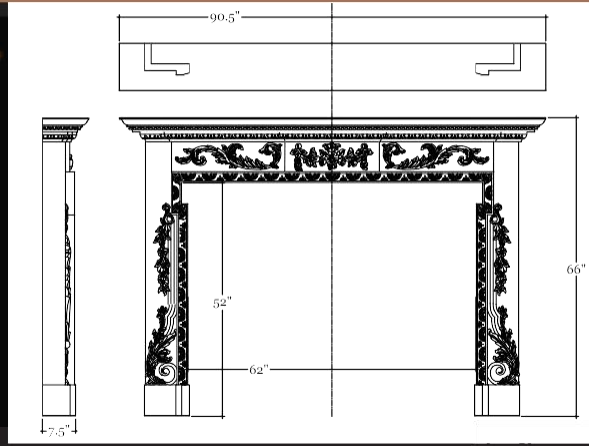

Style Name: Adam

Wood/ Size Selection:

Example only, not finished.

- PINE  
 (52 x 43 int. 77 x 57 ext.)
- MAHOGANY  
 (52 x 42 int. 77 x 57 ext.)

Style Name: Surrey

Wood/ Size Selection:

Example only, not finished.

- PINE  
 (59 x 81 int. 62 x 46 ext.)

Style Name: Baltimore

Wood/ Size Selection:

Example only, not finished.

- PINE  
 (54 x 44 int. 74 x 57 ext.)  
 (54 x 48 int. 60 x 62 ext.)
- ALDER  
 (54 x 44 int. 74 x 56 ext.)

### Wood/ Size Selection:

Example only, not finished.

- MAHOGONY  
(62 x 52 1/4 int. 90 x 66 1/4 ext.)
- PINE  
(62 x 52 int. 90 x 66 ext.)