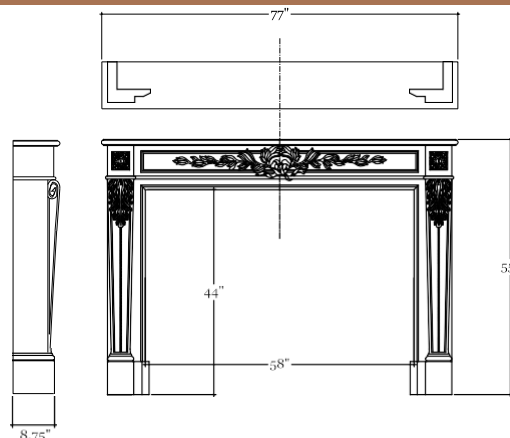

Style Name: Dubarry

Wood/ Size Selection:

Example only, not finished.

- PINE  
(52 x 39 int. 70 x 50 ext.)  
(52 x 41 int. 70x 52 ext.)  
(56 x 42 int. 74 x 52 ext.)  
(62 1/4 x 44 1/4 int. 83 1/2 x 57 ext.)  
(62 3/4 x 44 int. 83 1/2 x 57 ext.)  
(63 x 44 1/4 int. 83 1/2 x 57 ext.)  
(64 x 44 int. 82 x 56 ext.)  
(66 x 44 int. 82 x 57 ext.)  
(72 x 46 int. 90 x 58 ext.)
- MAHOGANY  
(52 x 39 int. 70 x 50 ext.)  
(56 x 42 int. 74 x 52 ext.)
- OAK  
(56 x 42 int. 74 x 52 ext.)  
(63 x 44 int. 83 1/2 x 57 ext.)
- ALDER  
(56 X 42 int. 74 1/4 x 52 1/2 ext.)

Style Name: Louis XVI

Wood/ Size Selection:

Example only, not finished.

- PINE  
(55 x 44 int. 77 x 55 ext.)

Style Name: Normandie

Wood/ Size Selection:

Example only, not finished.

- PINE  
(48 x 38 int. 63 x 47 ext.)  
(55 x 42 int. 71 x 53 ext.)  
(55 x 43 int. 71 x 54 ext.)  
(55 x 44 int. 72 x 55 ext.)  
(72 x 47 int. 90 x 58 ext.)
- OAK  
(55 x 43 int. 71 x 54 ext.)
- ALDER  
(55 x 42 int. 71 x 53 ext.)