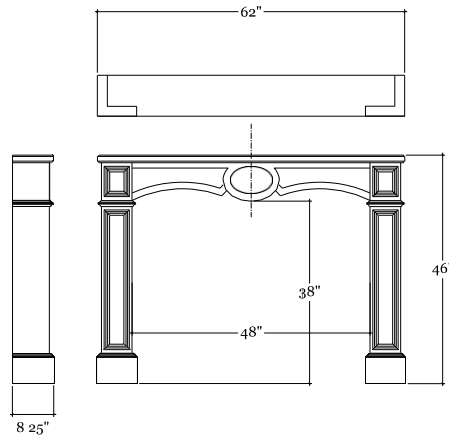

Style Name: Louis XVI

Wood/ Size Selection:

Example only, not finished.

- PINE  
(55 x 44 int. 77 x 55 ext.)

Style Name: Normandie

Wood/ Size Selection:

Example only, not finished.

- PINE  
(48 x 38 int. 63 x 47 ext.)  
(55 x 42 int. 71 x 53 ext.)  
(55 x 43 int. 71 x 54 ext.)  
(55 x 44 int. 72 x 55 ext.)  
(72 x 47 int. 90 x 58 ext.)
- OAK  
(55 x 43 int. 71 x 54 ext.)
- ALDER  
(55 x 42 int. 71 x 53 ext.)

Style Name: Provence

Wood/ Size Selection:

Example only, not finished.

- PINE  
(48 x 38 int. 63 x 47 ext.)  
(56 x 42 int. 68 x 51 ext.)  
(56 x 42 int. 72 x 51 ext.)  
(64 x 47 5/8 int. 81 1/2 x 58 1/2 ext.)
- ALDER  
(56 x 42 int. 72 x 51 ext.)
- OAK  
(56 x 42 int. 72 x 51 ext.)

Style Name: Talcy

Wood/ Size Selection:

Example only, not finished.

- PINE  
(64 x 45 int. 81 x 55 ext.)  
(52 x 42 int. 68 x 52 ext.)

Style Name: Rouen

Wood/ Size Selection:

Example only, not finished.

- PINE  
(62 x 48 int. 77 x 58 ext.)
- ALDER  
(60 x 40 int. 51 x 74 ext.)  
(60 x 40 int. 74 x 52 ext.)

Style Name: Trianon

Wood/ Size Selection:

Example only, not finished.

- PINE  
(50 x 40 int. 68 x 50 ext.)  
(64 x 48 int. 83 x 61 ext.)

Style Name: Valencia

Wood/ Size Selection:

Example only, not finished.