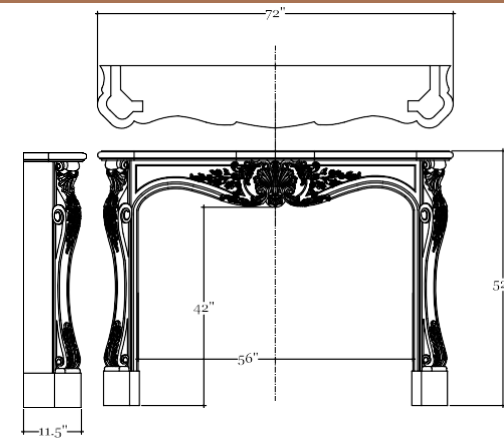

Style Name: Talcy

Wood/ Size Selection:

Example only, not finished.

- PINE  
(64 x 45 int. 81 x 55 ext.)  
(52 x 42 int. 68 x 52 ext.)

Style Name: Rouen

Wood/ Size Selection:

Example only, not finished.

- PINE  
(62 x 48 int. 77 x 58 ext.)
- ALDER  
(60 x 40 int. 51 x 74 ext.)  
(60 x 40 int. 74 x 52 ext.)

Style Name: Trianon

Wood/ Size Selection:

Example only, not finished.

- PINE  
(50 x 40 int. 68 x 50 ext.)  
(64 x 48 int. 83 x 61 ext.)

Style Name: Valencia

Wood/ Size Selection:

Example only, not finished.

- PINE  
(56 x 42 int. 75 x 55 ext.)
- POPLAR  
(56 x 42 int. 75 x 55 ext.)  
(56 x 42 3/8 int. 75 x 55 ext.)
- OAK  
(56 x 42 int. 75 1/2 x 55 ext.)

Style Name: Cheverny

Wood/ Size Selection:

Example only, not finished.

- OAK  
(56 x 42 int. 72 x 52 ext.)  
(56 x 42 int. 74 x 53 1/2 ext.)  
(56 x 42 int. 74 x 54 1/2 ext.)  
(64 x 46 int. 82 x 58 5/8 ext.)  
(72 x 52 int. 89 x 65 ext.)
- MAHOGANY  
(64 x 46 int. 82 x 58 5/8 ext.)
- PINE  
(56 x 42 int. 72 x 52 ext.)  
(63 x 46 1/2 int. 82 x 58 3/4 ext.)  
(72 x 52 int. 89 x 65 ext.)
- ALDER  
(56 x 42 int. 72 x 52 ext.)  
(56 x 42 int. 74 x 53 1/2 ext.)