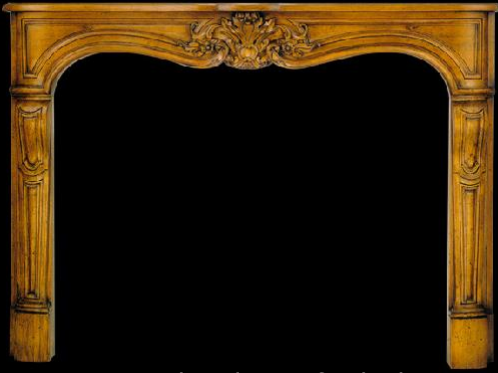

Style Name: Orleans

Wood/ Size Selection:

Example only, not finished.

- OAK (56 x 42 1/2 int. 73 x 52 1/2 ext.)
- MAHOGANY (56 x 42 1/2 int. 73 x 52 ext.)

Style Name: Chambord

Wood/ Size Selection:

Example only, not finished.

- PINE  
(56 x 42 int. 72 x 51 ext.)  
(56 x 42 int. 72 x 51 1/2 ext.)  
(72 x 48 int. 90 x 59 ext.)
- OAK  
(56 x 42 int. 72 x 51 ext.)

Style Name: Chantilly

Wood/ Size Selection:

Example only, not finished.