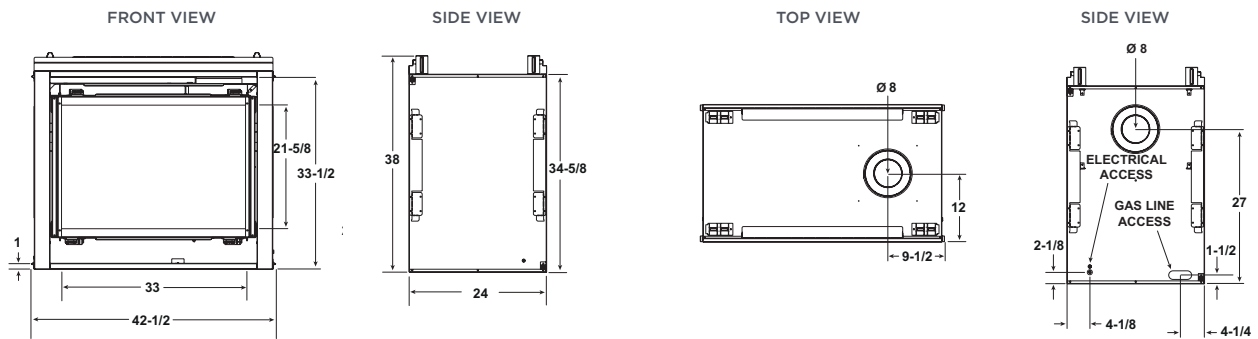

SEE-THROUGH 36" SPECIFICATIONS

MODEL	FRONT WIDTH		BACK WIDTH		HEIGHT		DEPTH		GLASS SIZE	BTU/HOUR INPUT
	UNIT	FRAMING	UNIT	FRAMING	UNIT	FRAMING	UNIT	FRAMING		
ST-36TR (IFT) ST-36TRB (IFT)	42-1/2 [1080]	43 [1092]	42-1/2 [1080]	43 [1092]	38 [965]	38-1/8 [968]	24 [610]	23 [584]	33 X 21-5/8 [838 X 549]	21,000 - 38,000