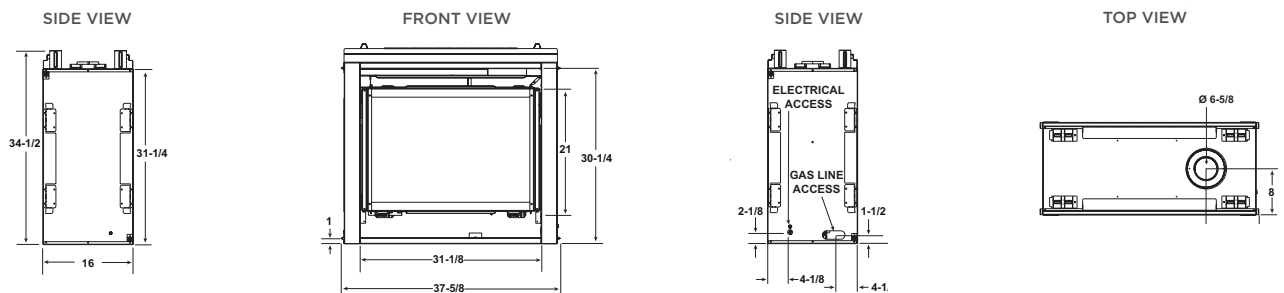

SEE-THROUGH 32" SPECIFICATIONS

MODEL	FRONT WIDTH		BACK WIDTH		HEIGHT		DEPTH		GLASS SIZE	BTU/HOUR INPUT
	UNIT	FRAMING	UNIT	FRAMING	UNIT	FRAMING	UNIT	FRAMING		
ST-550T	37-5/8 [956]	38-1/8 [968]	37-5/8 [956]	38-1/8 [968]	34-1/2 [876]	34-3/4 [883]	16 [406]	15 [381]	27-3/16 X 18-1/16 [691 X 459]	14,700 - 21,000