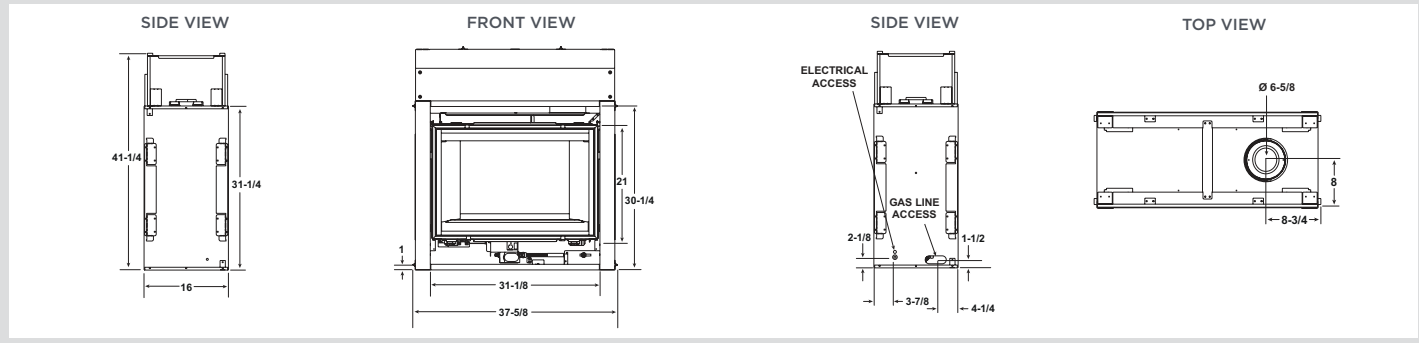

METRO SEE-THROUGH SPECIFICATIONS

MODEL	FRONT WIDTH		BACK WIDTH		HEIGHT		DEPTH		GLASS SIZE	BTU/HOUR INPUT
	UNIT	FRAMING	UNIT	FRAMING	UNIT	FRAMING	UNIT	FRAMING		
ST-550TM	37-5/8 [956]	38-1/8 [968]	37-5/8 [956]	38-1/8 [968]	41-1/4 [1048]	41-1/2 [1054]	16 [406]	15 [381]	31 X 21 [787 X 533]	16,000 - 22,000