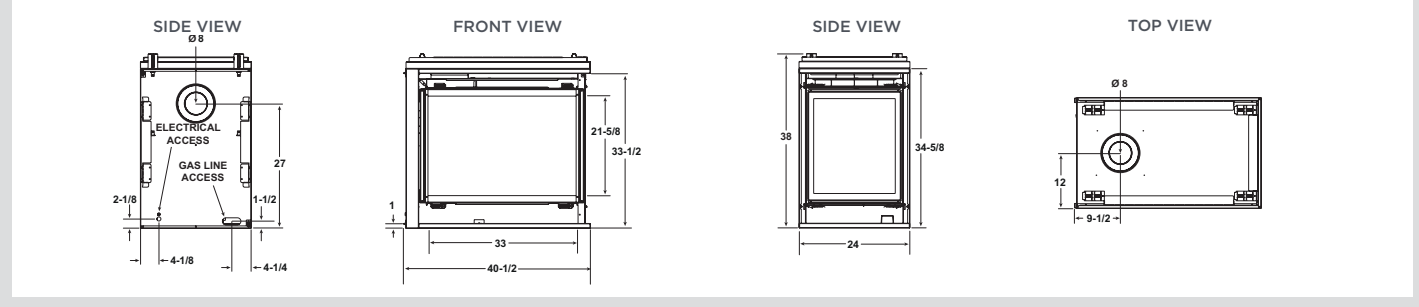

PIER SPECIFICATIONS

MODEL	FRONT WIDTH		BACK WIDTH		HEIGHT		DEPTH		GLASS SIZE	BTU/HOUR INPUT
	UNIT	FRAMING	UNIT	FRAMING	UNIT	FRAMING	UNIT	FRAMING		
PIER-36TR (IFT) PIER-36TRB (IFT)	40-1/2 [1029]	40 [1016]	40-1/2 [1029]	40 [1016]	38 [965]	38-1/8 [968]	24 [610]	23 [584]	33 X 21-5/8 [838 X 549]	21,000 - 38,000