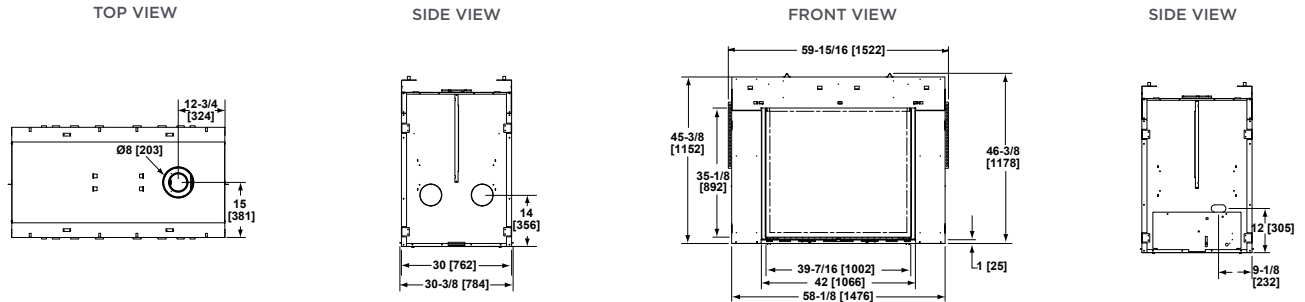

ESCAPE SEE-THROUGH SPECIFICATIONS

MODEL	FRONT WIDTH		BACK WIDTH		HEIGHT		DEPTH		GLASS SIZE	BTU/HOUR INPUT
	UNIT	FRAMING	UNIT	FRAMING	UNIT	FRAMING	UNIT	FRAMING		
ESCAPE SEE-THROUGH (IFT)	59-15/16 [1522]	60-1/4 [1530]	59-15/16 [1524]	60-1/4 [1530]	46-3/8 [1178]	46-1/2 [1181]	30 [762]	30 [762]	39-7/16 x 35-1/8 [1002 X 892]	43,500 - 57,500