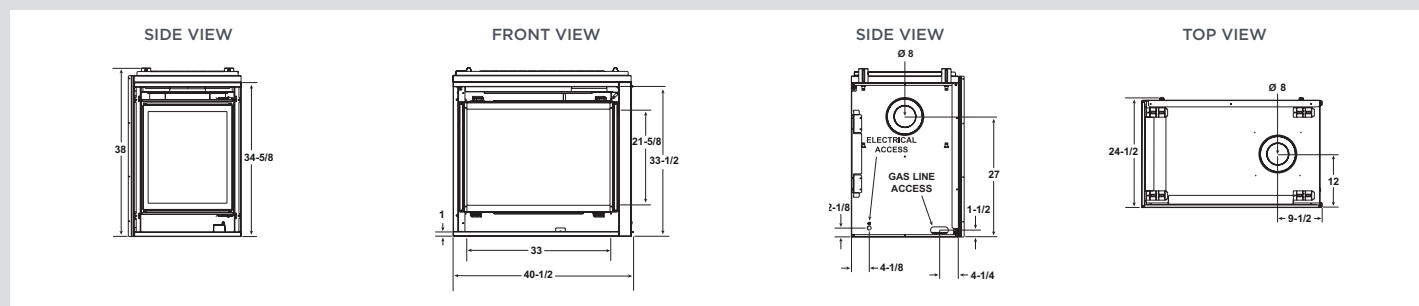

CORNER SPECIFICATIONS

MODEL	FRONT WIDTH		BACK WIDTH		HEIGHT		DEPTH		GLASS SIZE	BTU/HOUR INPUT
	UNIT	FRAMING	UNIT	FRAMING	UNIT	FRAMING	UNIT	FRAMING		
LCOR-36IN RCOR-36IN	40-1/2 [1029]	40 [1016]	40-1/2 [1029]	40 [1016]	38 [965]	38-1/8 [968]	24-1/2 [622]	24 [610]	33 X 21-5/8 [838 X 549]	21,000 - 38,000