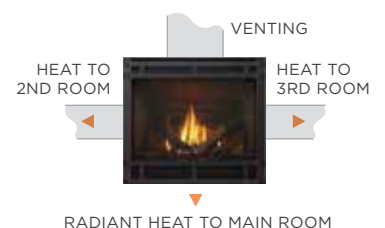

HEAT MANAGEMENT

Bring the warmth from your fireplace to the rest of your home, up to 20 feet away. Heat management technology can redirect up to 50% of the heat to another area, also reducing wall temperatures above the fireplace. Choose between a **Heat-Zone kit** to transfer heat where you want it, or utilizing your existing furnace ductwork with a **Heat Duct kit**.

Draw heat from your fireplace and direct it outside, up to 25 feet away. When a **Heat Out kit** is run continuously on high, it can redirect up to 40% of the heat off the fireplace, also reducing wall temperatures above the fireplace.