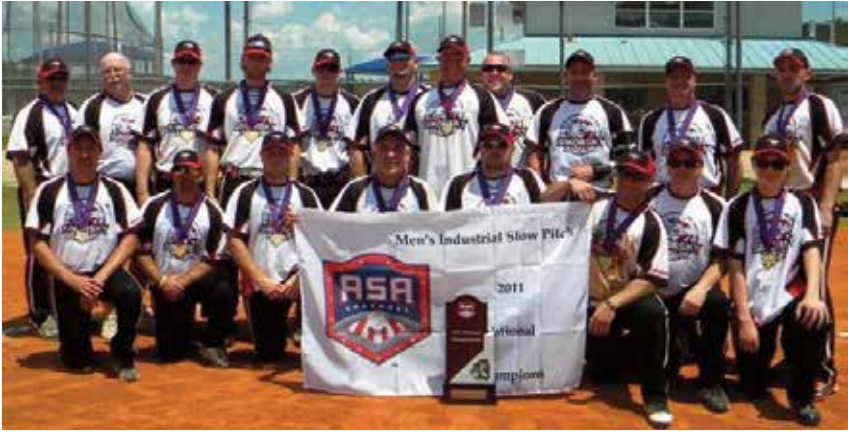

Sikorsky Aircraft of Stratford won the 2011 ASA Men's National Industrial Slow Pitch championship in Tallahassee, Florida.