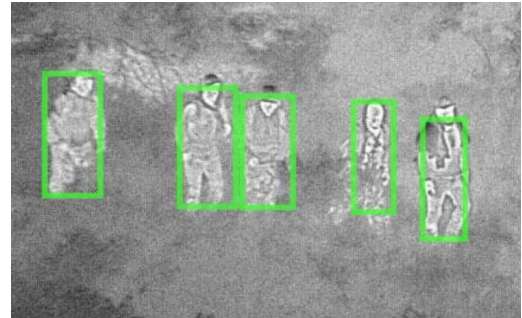

CAPABILITY STATEMENT

Invictus Security INC (ISI)
10161 Mallory Parkway
Unit 19
Saint James City, FL 33956

Company Summary

Invictus Security INC, (ISI) designs and manufactures the ISI line of covert, wireless, surveillance sensors and camera systems.

ISI is used extensively in Border surveillance as well military and security applications worldwide.

CORE COMPETENCIES

- AES-256 bit encryption (*industry leading*) **END TO END**
- Edge AI image recognition (*industry leading*)
 - **EDGE AI only transmits desired target images**
 - **Eliminates all nuisance images**
 - **Keeps Network fast and clean**
- Engineering research, design and development capabilities
- Environmentally hardened electronics manufacturing
- Perimeter security systems and data management
- Thermal and 940nm Infrared Wireless Cameras/Sensors
- Tripwire Network Certified
- TAA Compliant
- Section 889 Compliant

Edge AI Targeting Technology

DIFFERENTIATORS

- ISI photos are transmitted to a base receiver which can be connected to any server directly or remotely. **There is no computer required for this system.**
- Blended back-haul technology including satellite, cellular and direct server communication options
- ISI is a Stand-alone wireless sensor system, not dependent on outside infrastructure.
- Encrypted to AES-256 bit standard and transmitted via 900 MHz Frequency Hopping Spread Spectrum (FHSS).
- Edge AI can analyze photos and differentiate between people/animals/vehicles at the camera to eliminate nuisance images.
- Extreme trigger range - 300'+ on human targets 1350'+ on vehicle targets