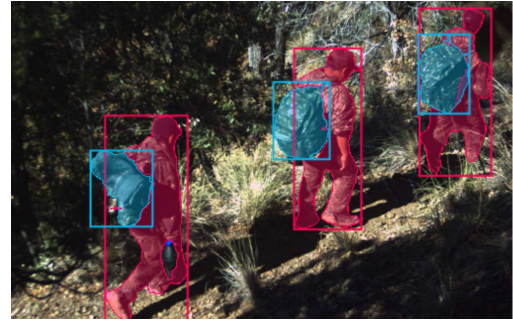

ISI is used extensively in Border surveillance as well military and security applications worldwide.

CORE COMPETENCIES

- AES-256 bit encryption (*industry leading*) **END TO END**
- Edge AI image recognition (*industry leading*)
 - **EDGE AI only transmits desired target images**
 - **Eliminates all nuisance images**
 - **Keeps Network fast and clean**
- Engineering research, design and development capabilities
- Environmentally hardened electronics manufacturing
- Perimeter security systems and data management
- Thermal and 940nm Infrared Wireless Cameras/Sensors
- Tripwire Network Certified
- TAA Compliant
- Section 889 Compliant

Edge ML AI Targeting Technology

DIFFERENTIATORS

- ISI photos are transmitted to a base receiver which can be connected to any server directly or remotely. **There is no computer required for this system.**
- Blended back-haul technology including satellite, cellular and direct server communication options
- ISI is a Stand-alone wireless sensor system, not dependent on outside infrastructure.
- Encrypted to AES-256 bit standard and transmitted via 900 MHz Frequency Hopping Spread Spectrum (FHSS).
- Edge AI can analyze photos and differentiate between people/animals/vehicles at the camera to eliminate nuisance images.
- Extreme trigger range - 300'+ on human targets 1350'+ on vehicle targets