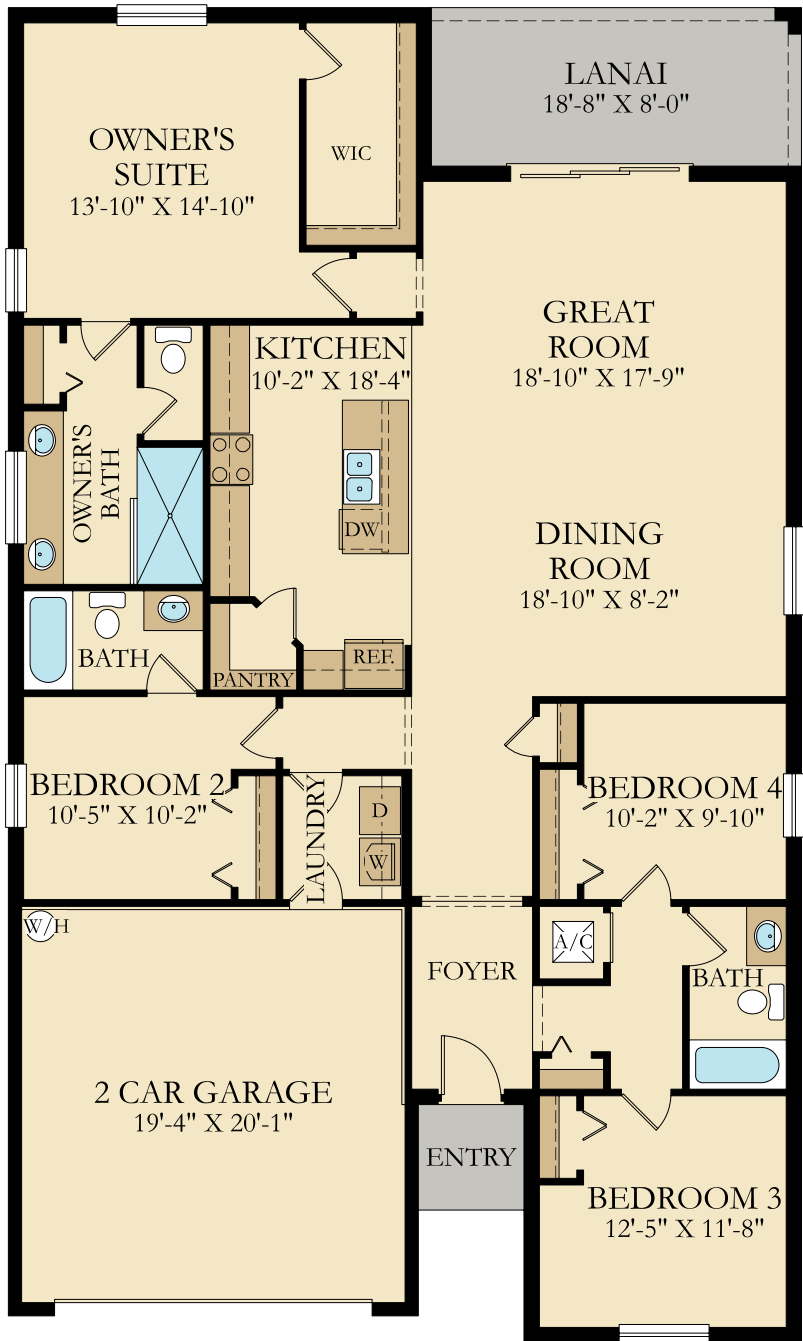

Trevi II

4 Beds | 3 Full Baths | 2 Car Garage | 2,032 sq. ft.

See Important Legal Notices for terms and conditions.