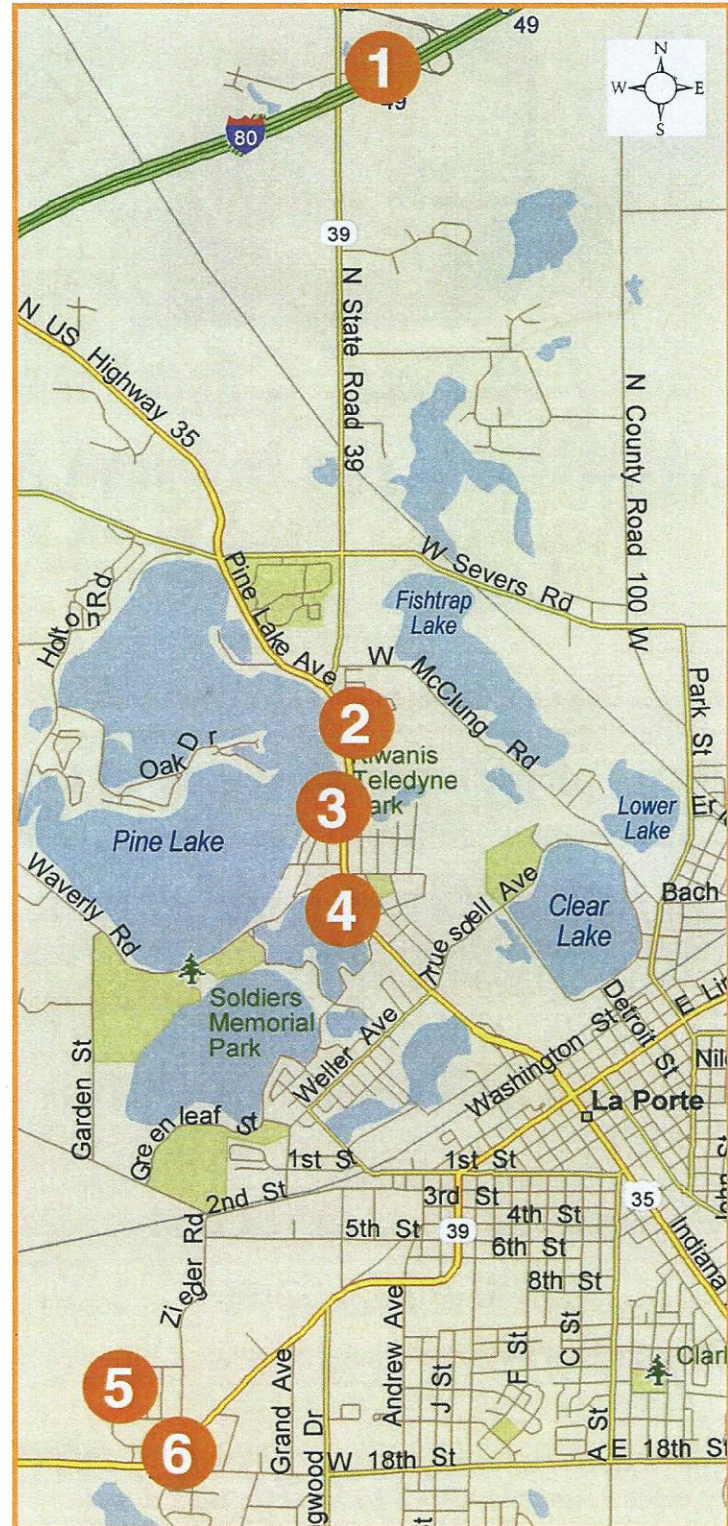

Holiday Inn Express

101 East Shore Ct. La Porte, IN 46350
219-325-3700

3 Blue Heron Inn

110 Lakeside St., La Porte, IN 46350
219-362-5077
www.pleatshare.com

4 Best Western Plus

444 Pine Lake Avenue, La Porte, IN 46350
219.362.4585
book.bestwestern.com

5 La Porte County Fairgrounds

2581 W. State Road 2, La Porte, IN 46350
219-362-2647

6 Mayflower Motel

2652 W. State Road 2, La Porte, IN 46350
219-362-2092

For additional hotel and visitor information for the greater La Porte County Area, please visit: