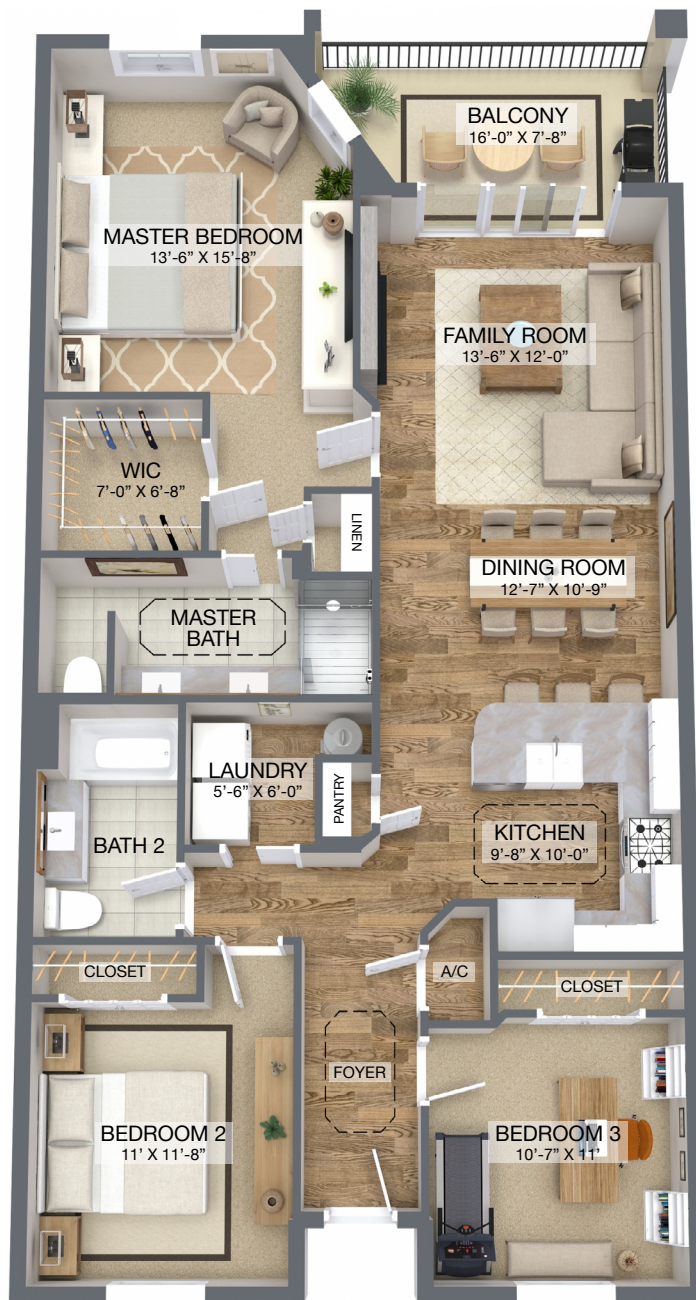

# TOMOKA EXT.

3 Bedroom • 2 Bath • 1,360 Square Feet

TOMOKA EXTERIOR UNITS HAVE A DIFFERENT BALCONY ARRANGEMENT THAN TOMOKA INTERIOR UNITS.

Plans are artist's renderings. Furniture is shown for placement purposes only and not included in the sales price of the home. Builder reserves the right to make changes to the floor plans, specifications and dimensions without prior notice. Stated dimensions and square footage are approximate and should not be used as a representation of the home's precise or actual size.