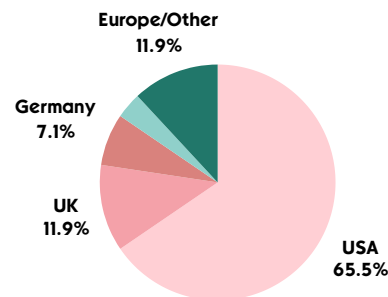

Twitch Stats:
May 15th-June 15th, 2024

658

Followers

828

Followers

583

Followers

248

AUDIENCE DEMOGRAPHICS

Location

Age Range