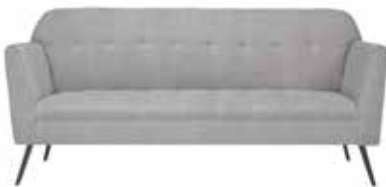

Evoke Chair

Coffee Resin Frame with Tan Cushions
33"W x 35"D x 27"H

Evoke Cocktail Table

Coffee Resin Frame
48"W x 24"D x 18"H

EVOKE

Evoke End Table
Coffee Resin Frame
24"W x 28"D x 25"H

Evoke Cube Table
Coffee Resin Frame
18"Square x 18"H

NIKO

Niko Sofa
Grey Microfiber
81"W x 30"D x 38"H

Niko Loveseat
Grey Microfiber
58"W x 30"D x 38"H

Niko Chair
Grey Microfiber
31"W x 30"D x 38"H

STAGE CHAIRS

Midnight Stage Chair
Midnight Microfiber
25"W x 26"D x 37"H