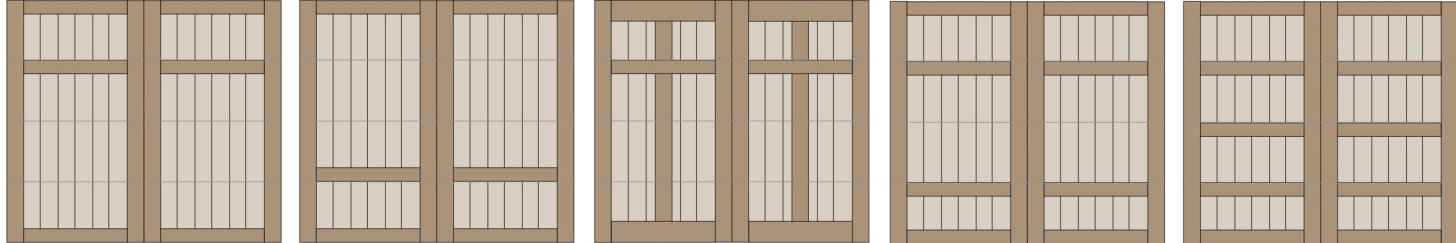

Simplicity Series

Model: 100 101 102

Classica Series

Model: 200 201 202 203 204

Elegance Series

Model: 301 302 303 304

Model: 400 401 402 403 404

Estate Series

Model: 500 501 502 503

Fatezzi Wood

5268 Tower Way
 Sanford, FL 32773
www.fatezziwood.com
 (407) 323-8688