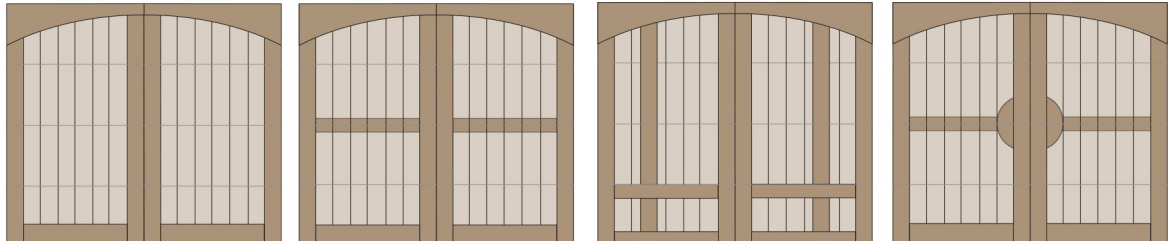

Simplicity Series

Model: 100 101 102

Classica Series

Model: 200 201 202 203 204

Elegance Series

Model: 301 302 303 304

Model: 400 401 402 403 404

Estate Series

Model: 500 501 502 503

Fatezzi Wood

5268 Tower Way
 Sanford, FL 32773
www.fatezziwood.com
 (407) 323-8688