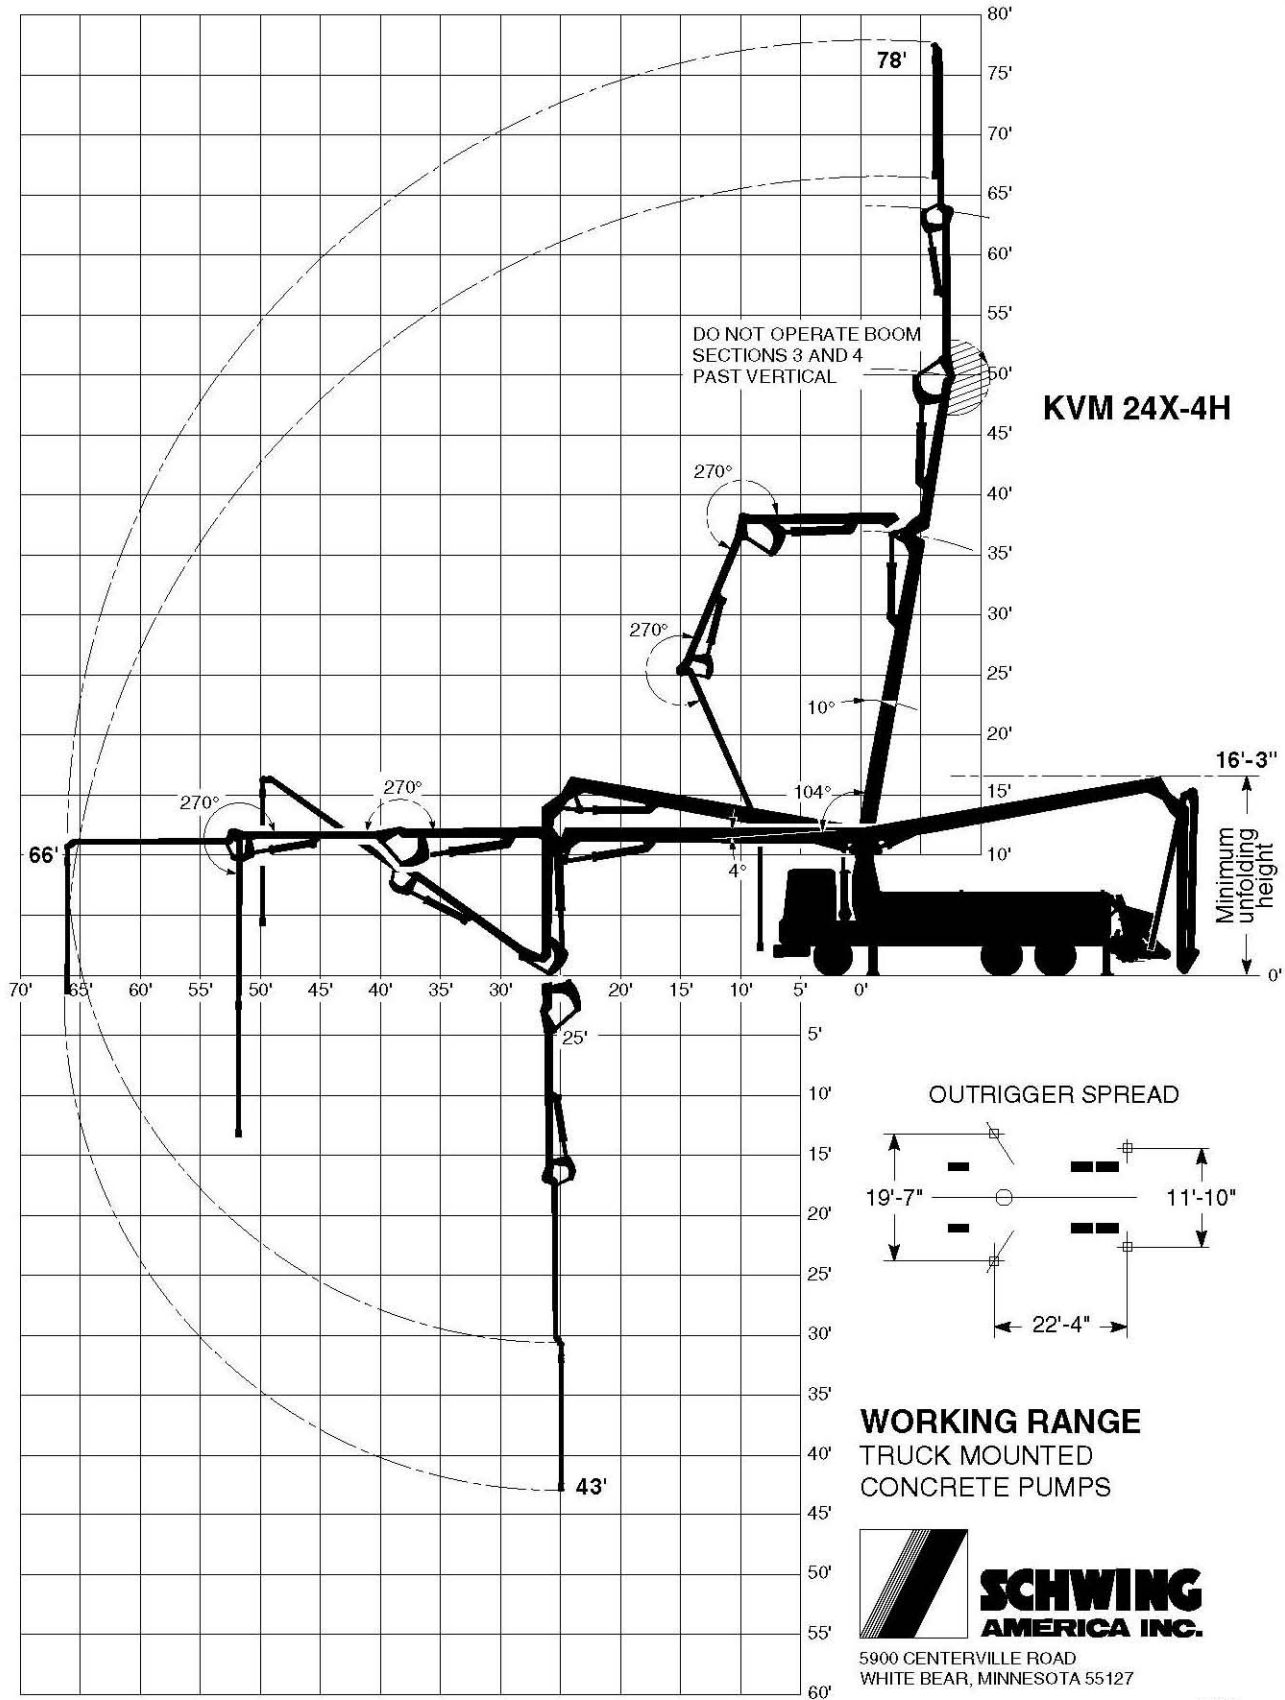

KVM 24X-4H

KVM 24X-4H

BOOM AREA OF COVERAGE (AT HORIZONTAL)
13,685 SQUARE FEET

WORKING RANGE
TRUCK MOUNTED
CONCRETE PUMPS

SCHWING
AMERICA INC.

5900 CENTERVILLE ROAD
WHITE BEAR, MINNESOTA 55127