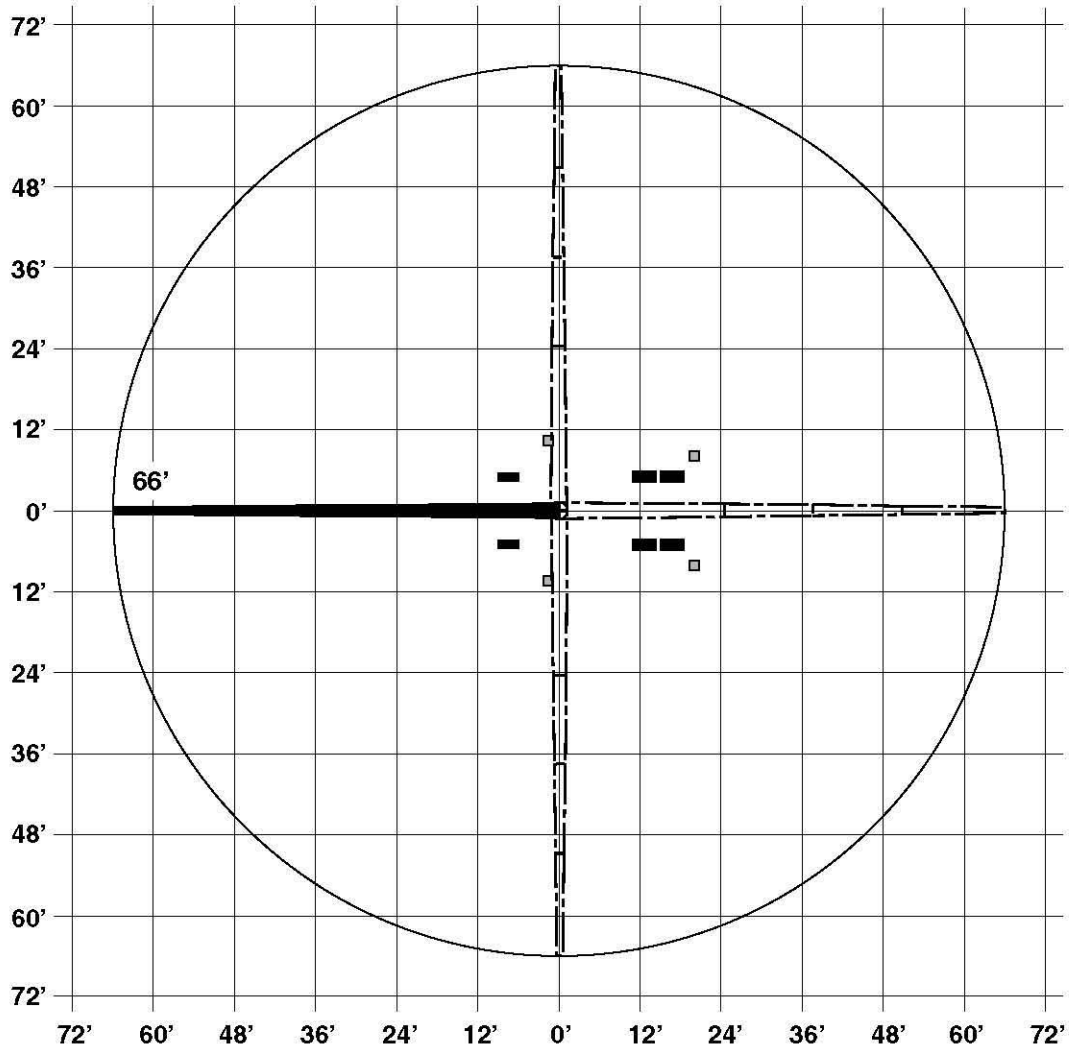

KVM 24X-4H

KVM 24X-4H

BOOM AREA OF COVERAGE (AT HORIZONTAL)
13,685 SQUARE FEET

WORKING RANGE
TRUCK MOUNTED
CONCRETE PUMPS

SCHWING
AMERICA INC.

5900 CENTERVILLE ROAD
WHITE BEAR, MINNESOTA 55127