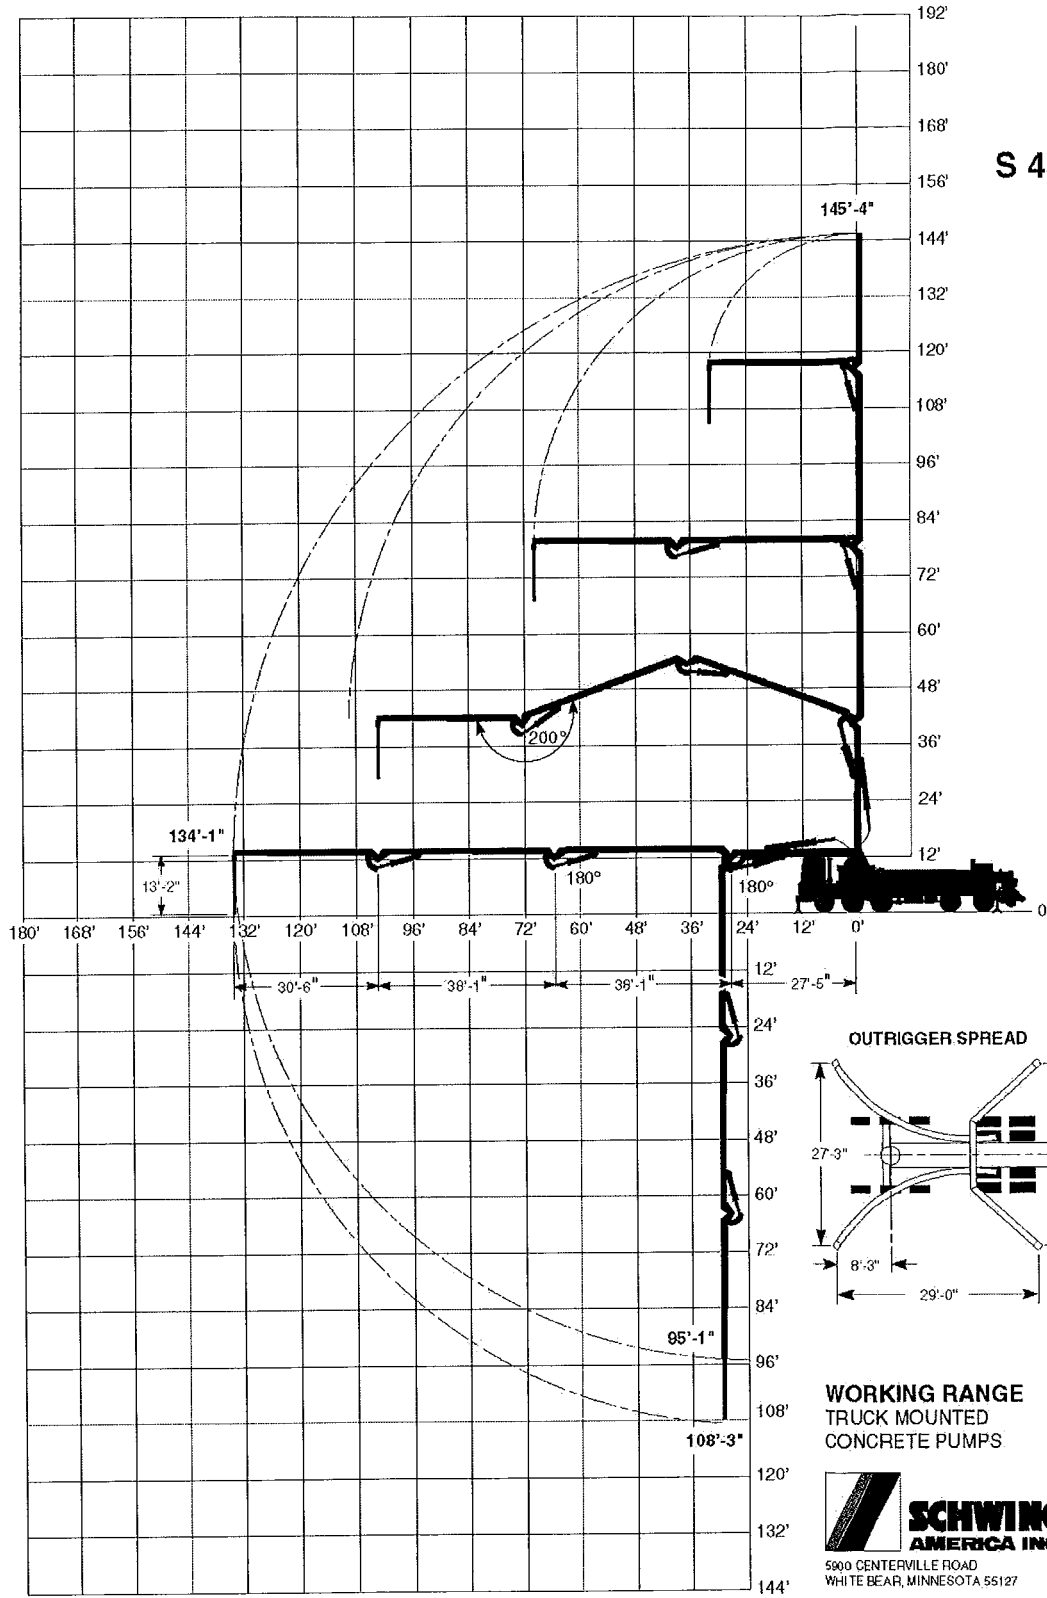

# S 45 SX

**WORKING RANGE  
TRUCK MOUNTED  
CONCRETE PUMPS**

**SCHWING  
AMERICA INC.**  
5900 CENTERVILLE ROAD  
WHITE BEAR, MINNESOTA 55127