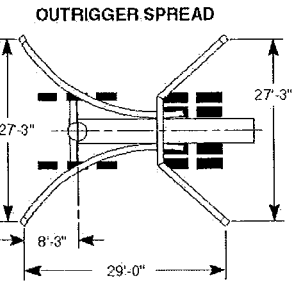

# S 45 SX

**WORKING RANGE  
TRUCK MOUNTED  
CONCRETE PUMPS**

**SCHWING  
AMERICA INC.**  
5900 CENTERVILLE ROAD  
WHITE BEAR, MINNESOTA 55127