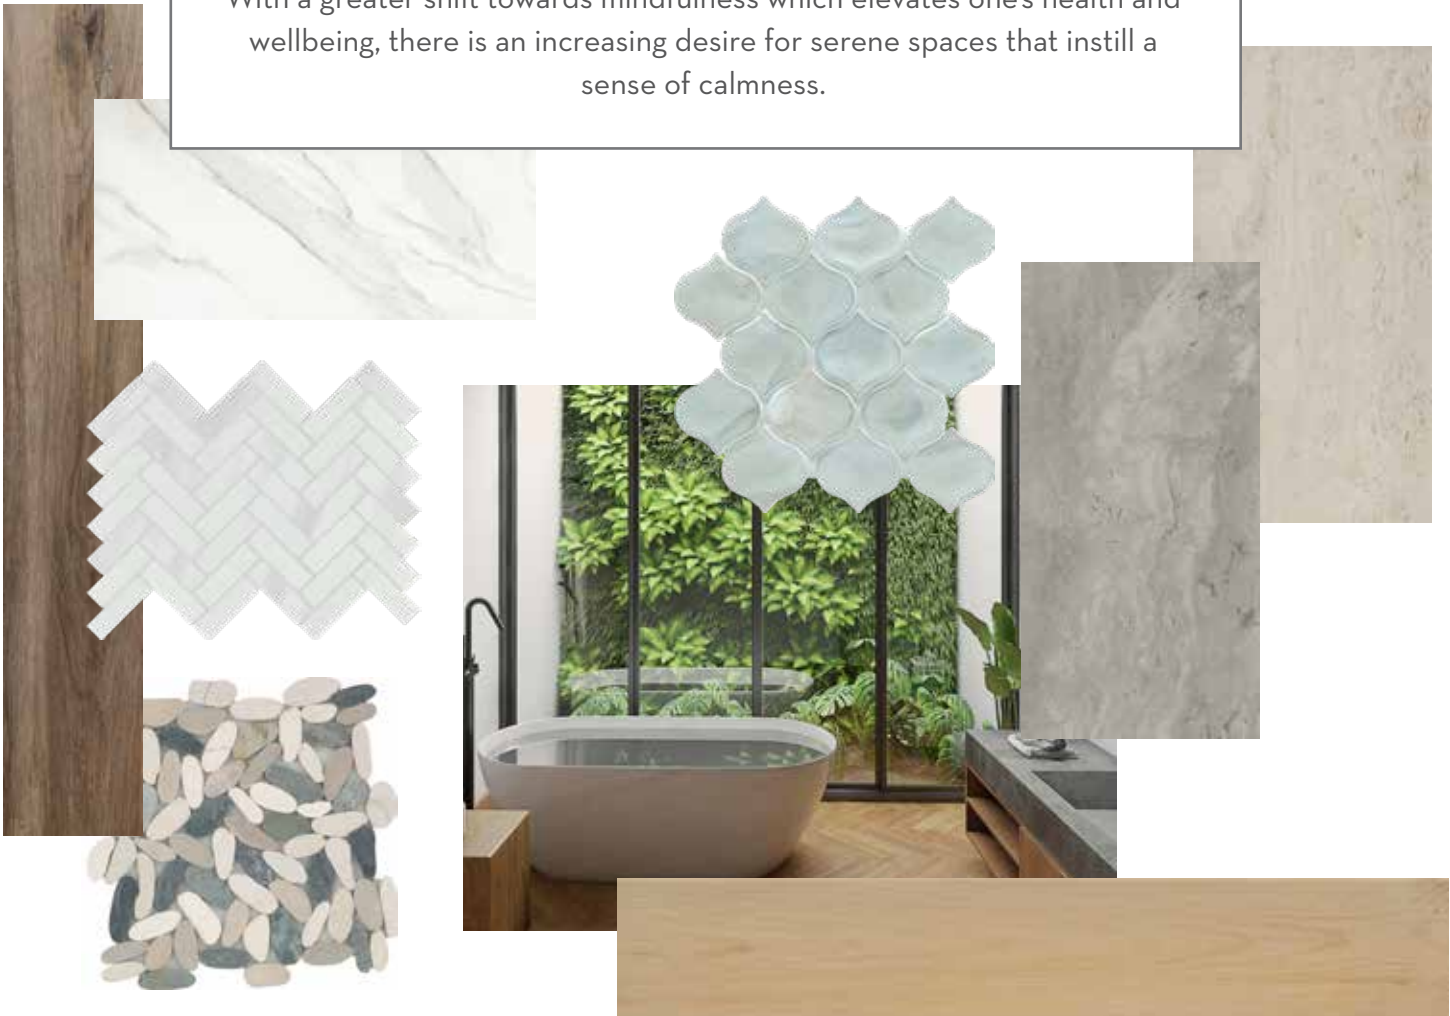

Bronze

Navy

Pewter

Available in 7"x16"

TUBAGE™ | PEWTER

WELLNESS WONDER

This design aesthetic which helps to promote daily rituals and practices is especially favored in bathroom design and in hospitality wellness getaways, as both look to provide spa-like sanctuaries that set the tone for retreat and self-care.

Decorative stones such as onyx, travertine, limewash and patina finishes will be popular surfaces as they help to create environments that are soothing, healing, and comforting.

With a greater shift towards mindfulness which elevates one's health and wellbeing, there is an increasing desire for serene spaces that instill a sense of calmness.