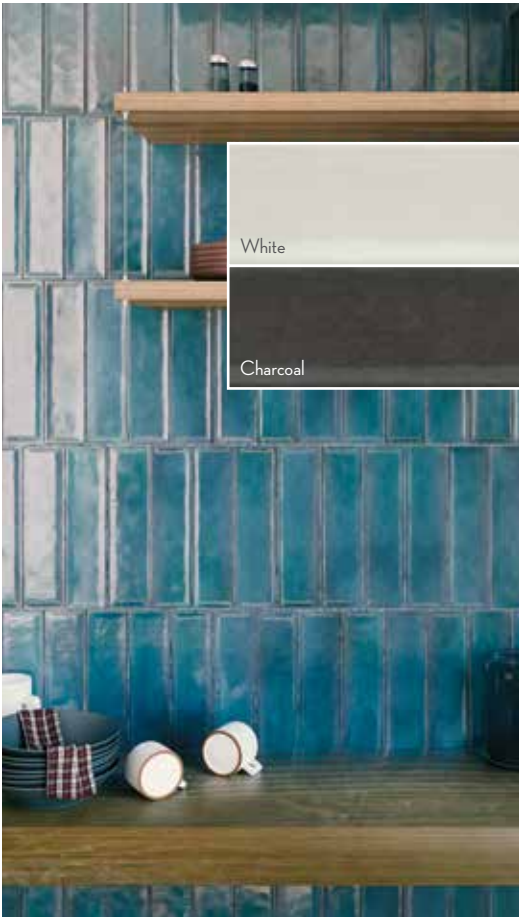

Available in 12"x24", 12"x12" Mosaic, 3"x12" SBN

PRODIGY™

5 Colors | Matte & Polished

Available in 24"x24", 12"x24", 12"x12" Mosaic, 3"x12" SBN, 6"x12" Cove Base, 1"x6" Corner Out

WELLNESS WONDER

RAKU™

8 Colors | Matte & Glossy