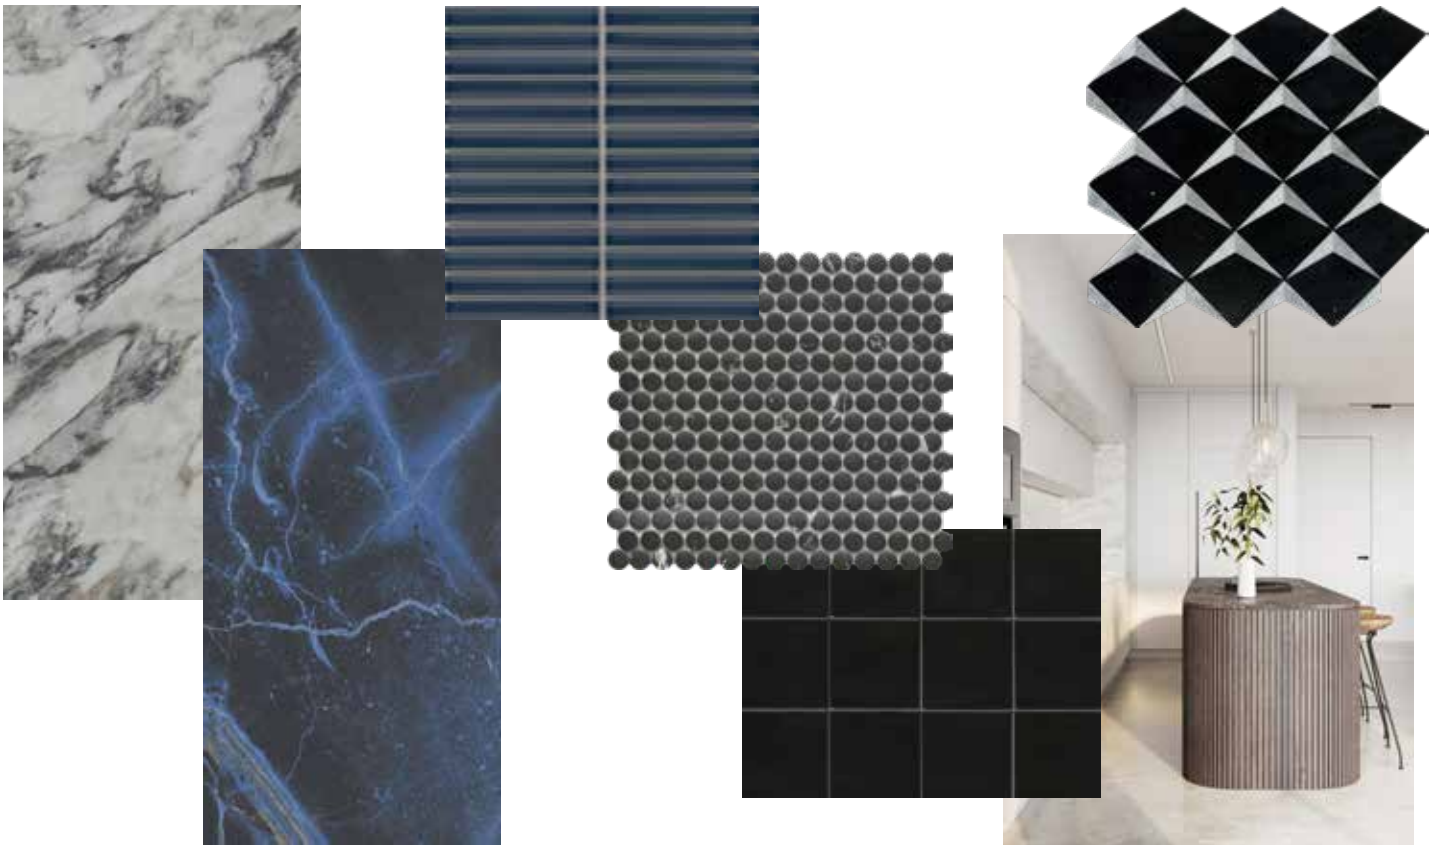

—
This trend speaks to optimistic maximalism with the use of brighter hues, playful patterns and shapes that offer a sense of surprise and wonder.