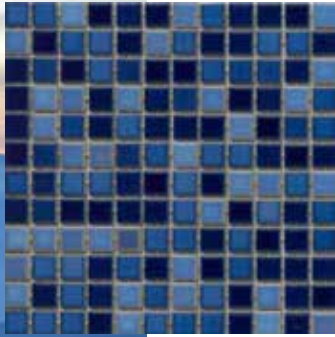

Blue tones have a wealth of both traditional and trendy options that can offer a cohesive and stylish look to any environment.