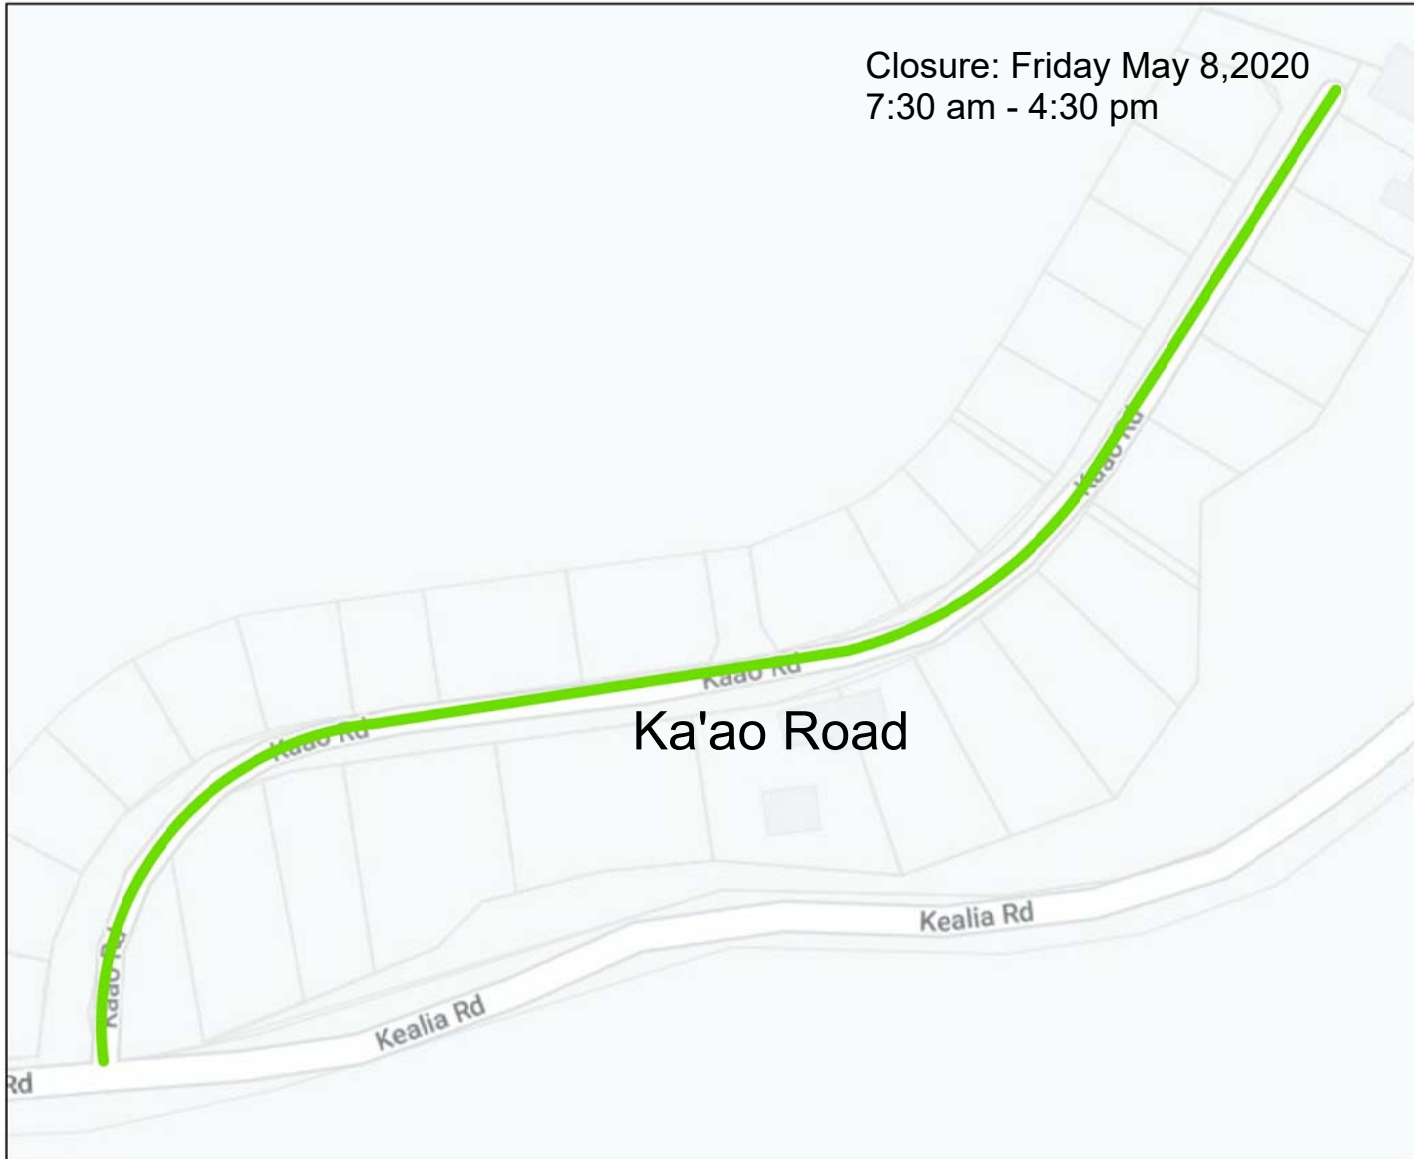

Closure: Friday May 8, 2020  
7:30 am - 4:30 pm

Ka'ao Road

Kealia Rd

Kealia Rd

Rd