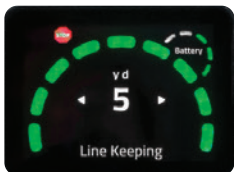

## ELECTRIC CART

Introducing the Volt Electric Cart. This high-powered, remote-controlled cart can be engaged from up to 100 yards away, giving users the ultimate in on-course functionality. Featuring seven adjustable speeds, thick-tread wheels and a long-lasting lithium ion battery, the Volt easily navigates all types of terrain for up to 36 holes.

Compact Fold Size For Storage & Transport  
29" x 16.5" x 14.5"

Ergonomic remote control allows for left, right, forward, reverse and variable speed control

Preset feature allows cart to travel a predetermined distance before stopping