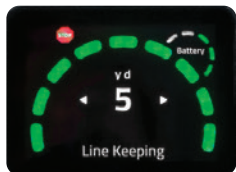

VOLT®

NEW

ELECTRIC CART

Introducing the Volt Electric Cart. This high-powered, remote-controlled cart can be engaged from up to 100 yards away, giving users the ultimate in on-course functionality. Featuring seven adjustable speeds, thick-tread wheels and a long-lasting lithium ion battery, the Volt easily navigates all types of terrain for up to 36 holes.

Compact Fold Size For Storage & Transport
29" x 16.5" x 14.5"

Ergonomic remote control allows for left, right, forward, reverse and variable speed control

Preset feature allows cart to travel a predetermined distance before stopping

BB72080
Matte Black/Red

BB72081
Silver/Black

BB72080
Matte Black/Red

LARGE, ALL-TERRAIN WHEELS EASILY NAVIGATE ANY TERRAIN

- Simple two-step fold
- Full-featured scorecard console with integrated beverage holder, mobile device holder and golf ball storage
- Extra-large accessory bag underneath scorecard console
- Powerful 24v 380Wh battery provides superior strength and dependability up to 36 holes
- 4-hour charge time
- Cart easily transitions from motored cart to push cart
- Lockable remote control prevents accidental engagement
- 28.6 lbs