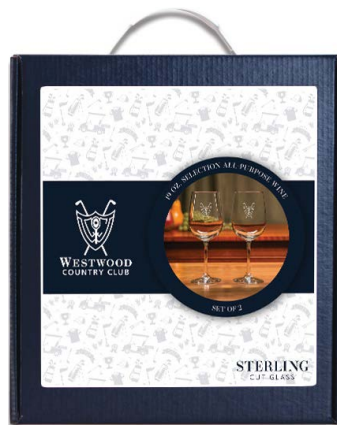

Customized Carryout Glassware Packaging

Easy to Order:

Select your glass | Choose your style | Submit logo & copy

- Wide selection available in sets of 2
- Limited selection available in sets of 4
- Some items not available for carryout
- Full color label in your choice of 4 styles, picturing your logo, text and event
- Stackable box with pop-up handle

select a barware or stemware style:

*For 12-99 sets, add $3.50
For 100-249 sets, add $3.00
For 250+ sets, add $2.50*

NEW DESIGNS!

**MINIMUM 12 sets per item/label setup.
Cannot be combined to meet the minimum.**

REQUIRES COURSE IMAGE OR STOCK IMAGES CAN BE USED

STYLE "3"

MINIMUM 12 SETS PER ITEM/LABEL SETUP
$50 SETUP CHARGE

MINIMUM 12 SETS PER ITEM/LABEL SETUP
NO SETUP CHARGES