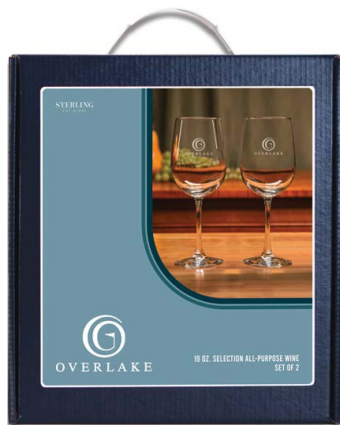

Customized Carryout Glassware Packaging

Easy to Order:

Select your glass | Choose your style | Submit logo & copy

- Wide selection available in sets of 2
- Limited selection available in sets of 4
- Some items not available for carryout
- Full color label in your choice of 4 styles, picturing your logo, text and event
- Stackable box with pop-up handle

select a barware or stemware style:

*For 12-99 sets, add \$3.50
For 100-249 sets, add \$3.00
For 250+ sets, add \$2.50*

NEW DESIGNS!

**MINIMUM 12 sets per item/label setup.
Cannot be combined to meet the minimum.**