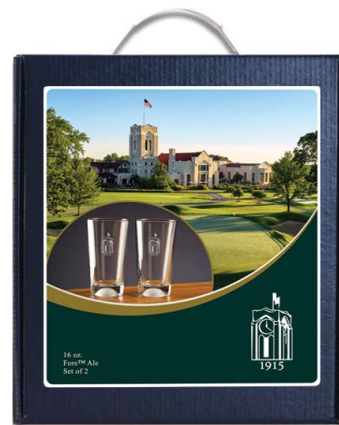

select a barware or stemware style:

*For 12-99 sets, add \$3.50
For 100-249 sets, add \$3.00
For 250+ sets, add \$2.50*

NEW DESIGNS!

**MINIMUM 12 sets per item/label setup.
Cannot be combined to meet the minimum.**

STYLE "1"

STYLE "2"

REQUIRES COURSE IMAGE OR STOCK IMAGES CAN BE USED

STYLE "3"

CUSTOM

MINIMUM 12 SETS PER ITEM/LABEL SETUP
\$50 SETUP CHARGE

MINIMUM 12 SETS PER ITEM/LABEL SETUP
NO SETUP CHARGES

PROP 65 WARNING