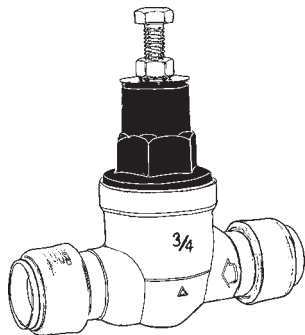

SHARKBITE 3/4" Water Pressure Regulator

- Pressure Range 10-70 psi
- Factory preset at 45lbs.

60458 ..... 3/4" Pressure Regulator