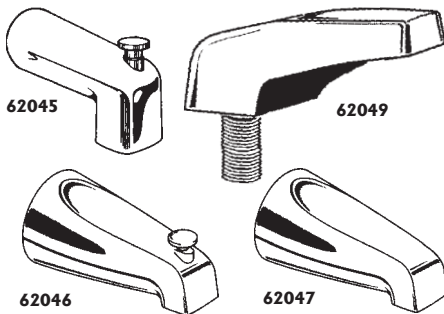

Diverter Spouts

- 62045 ..... (48-7-0) Diverter Spout
- 62046 ..... (70-7-C) Diverter Spout
- 62049 ..... (38-C) Garden Tub Spout
- 62047 ..... Non Diverter Spout

Plastic Wall Flange Shower Faucet

- 62274 ..... Flange for 2 & 3 Valve
- 62275 ..... Flange for Garden Tub