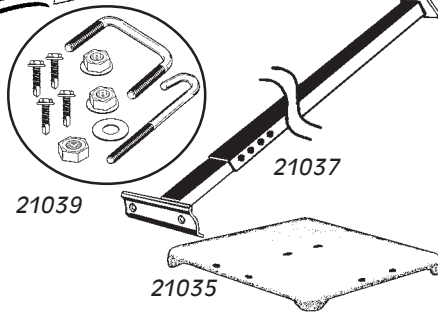

Xi₂ Foundation System for use on Ground

- 21035 ..... Ground Pan
- 21037 ..... 5 Foot Lateral strut
- 21039 ..... 6 Foot Lateral strut
- 21041 ..... Hardware Kit