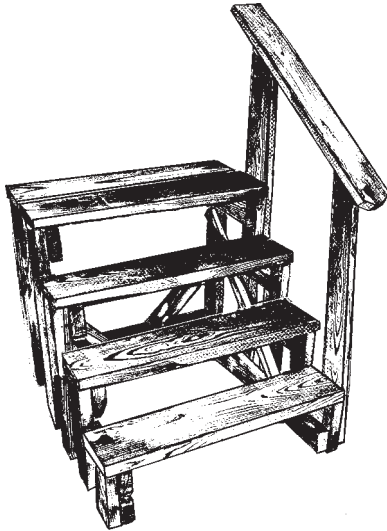

Monorail Socket/Slide

- 130650 Deluxe Slide
- 130654 Rear Socket

21.5" Delta Slide Kit

- 130672 Delta Slide Kit

**Treated Wood Step
No Platform**

**Includes Side Hand Rail*

- 120305* 3 Step X 23" High X 32" Wide
- 120310* 4 Step X 31" High X 32" Wide
- 120319* 4 Step X 31" High X 36" Wide
- 120315* 5 Step X 37" High X 32" Wide
- 120317* 6 Step X 44" High X 30" Wide