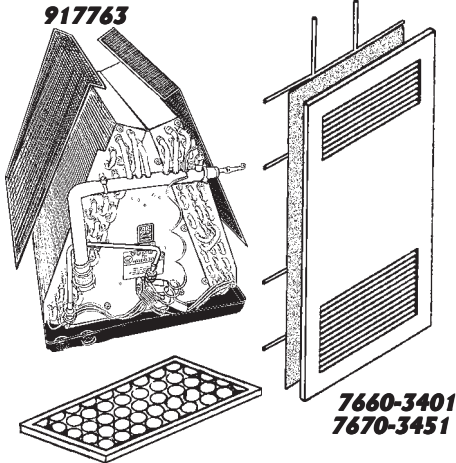

**Refrigerant Service Valve
LOCKING NUT & KEY
R410A**

SAFETY CAP ..... Locking Nut (Each)
70940 ..... Universal Locking Key

M/H Furnace Filters

- 917763 ... Pair 15.75"x18.75" Metal Filter
- 917416 ..... Pair 17"x25" Metal Filter
- 921789 ..... Pair 17"x21" Metal Filter
- 7660-3401 ..... Foam Door Filter
- 15981 ..... 36"x 25ft. Rool Foam Filter
- 7670-3451 ..... Retainer
- 1214-2511/15985 ..... 16"x20"x1"
- 15986 ..... 18"x20"x1"
- 15988 ..... 18"x30"x1"
- 15970 ..... 20"x20"x1"
- 15968 ..... 22"x22"x1"
- 15989 ..... 20"x30"x1"
- 15990 ..... E2 Hog Hair Filter
- 669064 ..... Hog Hair Filter 19.5"x28"
- 669065 .. Hog Hair Filter Roll 20"x30ft x1"

7660-3401
7670-3451

Foam Tape

2" Wide
x 30 Foot

30097/62361 ..... FoamTape (30 Feet)

**Foaming
Coil Cleaners**

13135 . Concentrated non-acid One Gallon
13137 .. Spray Foaming Coil Cleaner 19oz.

**AIR CONDITIONER
PADS**

Light Weight and Super Strong
Ultraviolet Resistant, will not Curl

Part	Dimensions	Thickness
16002	.. 24" x 24"	..... 2"
16008	.. 30" x 30"	..... 2"
16003	.. 32" x 32"	..... 3"
16011	.. 36" x 36"	..... 3"

Poly Webbing
**Duct
Hanging
Strap**
2" x 300 Ft.

15926..... 2" x 300ft. Roll