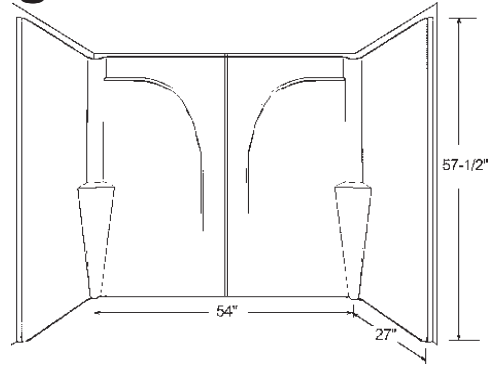

Fiberglass 2 Piece Surrounds

Model	Fits	Color	A	B
67433	Std-Tubs	White	54"	27"