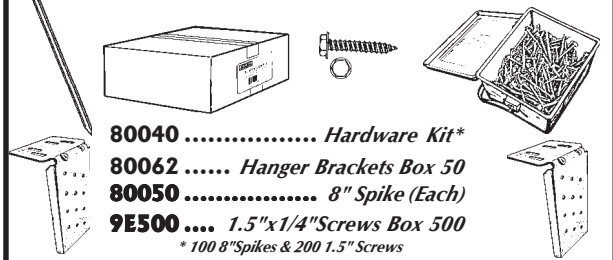

E-Z Access Door

This Access Door can be trimmed from
35" to 26" Tall (Build-in Key Lock)
(This Access Door is non-insulated)

- 80052 White Access Door

TITAN INSTALLATION HARDWARE

- 80040 Hardware Kit*
- 80062 Hanger Brackets Box 50
- 80050 8" Spike (Each)
- 9E500 1.5"x1/4"Screws Box 500
* 100 8"Spike & 200 1.5"Screws