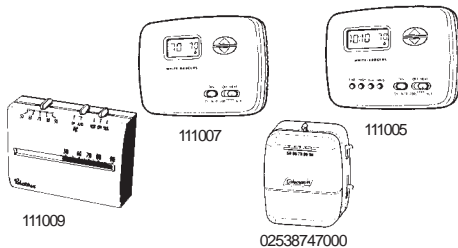

M/H Thermostats

- **111005** ..... Digital HP Stat 7-Wire
- **111009** ..... H&C Stat 5-Wire
- **02538747000** ..... H&C Stat 4-Wire
- **111007** ..... Digital H&C Stat 4-Wire
- **02538252000** ..... 2 Wire Heat Only