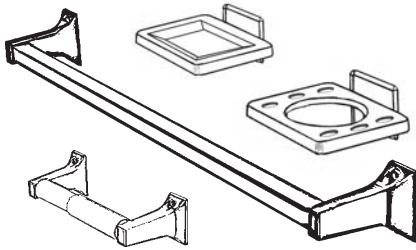

62190 ..... 4-Piece Chrome Finish Bath Set

Chrome
Toilet Tissue Holder

62192 ..... Toilet Tissue Holder