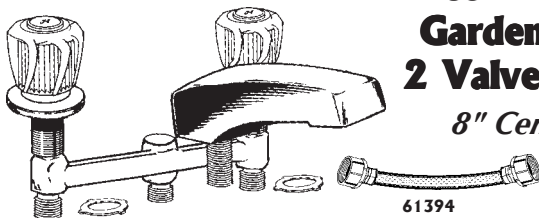

BRASS
Deck Mount
Garden Tub
2 Valve Filler
8" Centers

62128 ..... (39) 8" Chrome Solid Center Garden Tub Filler
61394 ..... 12" Braided Connector for Spout to Valve (Reqd.)