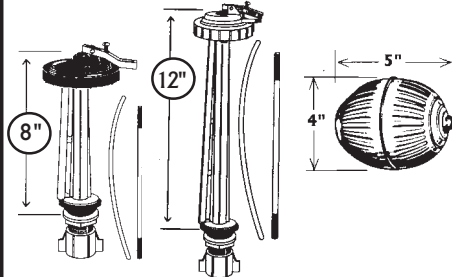

Tank To Bowl Gasket

61230 Tank Bowl Gasket

Plastic Flush Valve With Flapper Chain & Overflow

61252 Plastic Flush Valve

Float Ball & Ballcock

61259 Plastic Float Ball
61250 8" ABS Ballcock
61248 12" Anti-Siphon Ballcock
61258 Kit: 8" Ballcock, Ball, & Flapper