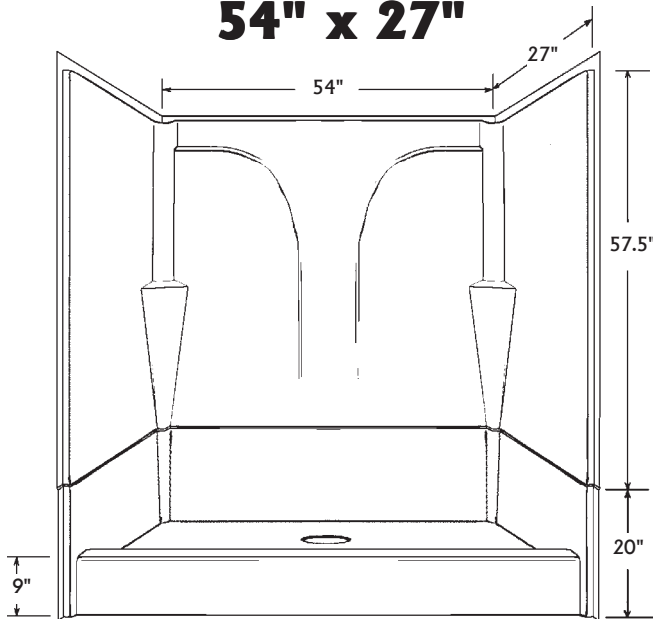

2-Piece Fiberglass Shower Kit 54" x 27"

67422 ..... White Fiberglass Surround
67545 ..... White Fiberglass Shower Base
67420 ..... Bone Fiberglass Surround
67542 ..... Bone Fiberglass Shower Base