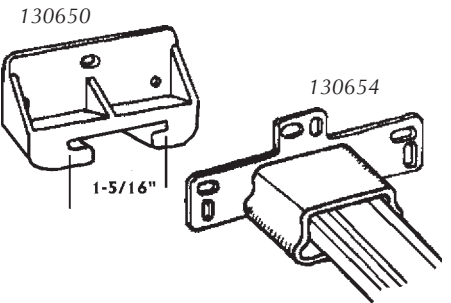

Monorail Socket/Slide

- 130650 ..... Deluxe Slide
- 130654 ..... Rear Socket