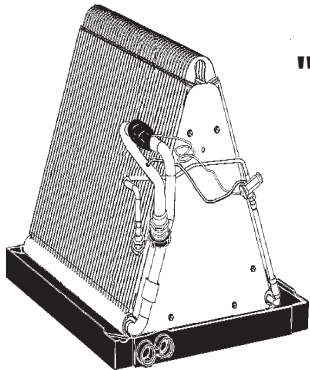

**M/H 14seer
"A" Coils w/410A**

1. Accu-Charge Fittings
   - Per-Installed TXV
   - Non-Rusting PVC Drain Pan
   - Includes Flex Drain Tube (P-Trap Compatible)
2. (See Page 11 for TXV's)

Model	Use With	Height	Width	Depth
C8QAMX24U-B	RS4QE 24	..... 18"	.... 18-1/8"	.. 19-1/2"
C8QAMX30U-B	RS4QE 30	..... 18"	.... 18-1/8"	.. 19-1/2"
C8QAMX36U-B	RS4QE 36	..... 18"	.... 18-1/8"	.. 19-1/2"
C8QAMX42U-B* ...	RS6QE 42	..... 25"	.... 18-1/8"	.. 19-1/2"
C8QAMX48U-B* ...	RS6QE 48	..... 25"	.... 18-1/8"	.. 19-1/2"

* Use with RE9D Electric Furnaces. These 25" tall A-Coil will not fit some older furnaces this short coil cabinets