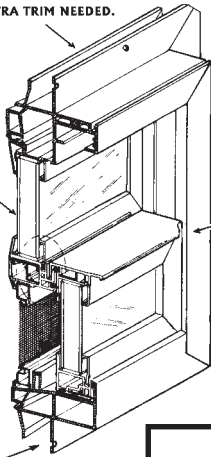

FOR VINYL SIDING TO SLIP IN.
NO EXTRA TRIM NEEDED.

3/4"
Insulated
Glass

Full Length
Lift Rail

1 1/4" Pre-Drilled
Mounting Flange

White Vinyl Single Hung
Mobile Home Windows
With 3/4" Insulated Glass