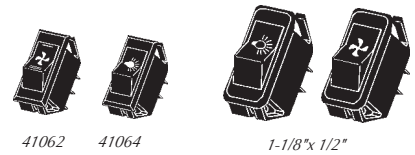

Ventline Range Hood
Fan & Light Switch

41062 ..... 2 Speed Fan Switch(3/4"x1/2")
41064 ..... Light Switch(3/4"x1/2")
CALL ... 1 Speed Fan Switch(1-1/8"x1/2")
CALL ..... Light Switch(1-1/8"x1/2")