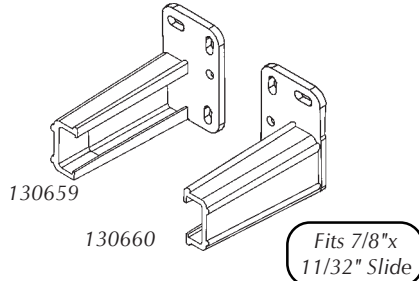

Drawer End Sockets

- 130659 ..... Left Side End Socket
- 130660 ..... Right Side End Socket