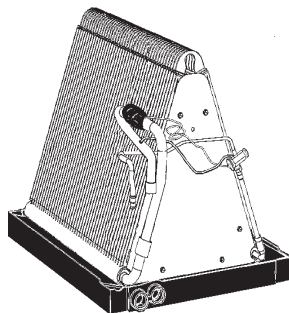

- 14 S.E.E.R. (Seasonal Energy Efficiency Rating) R-410A
- Microchannel Technology gives Greater Heat Transfer allowing Units to be Smaller, Lighter, & use Less Refrigerant
- Louvered Condenser Guard
- Sweat Connect Refrigerant Line Connections
- Composite Base Pan
- 5 Year Parts & Compressor Limited Warranty. With online registrations within 60 days of installation Extend your Limited Warranty to 10 Year Parts & Compressor

* Sold in Oklahoma Only

Model	BTU'S	SEER	Length	Width	Height	Max Breaker	Line Sizes
RS4BE-024K...	29,000	.. 14..	22-3/4"	.. 24-3/4"	.. 32-1/2"	.. 20 amp...	3/8"x3/4"
RS4BE-030K...	29,000	.. 14..	30-3/4"	.. 30-3/4"	.. 27-1/2"	.. 30 amp...	3/8"x3/4"
RS4BE-036K...	34,000	.. 14..	30-3/4"	.. 30-3/4"	.. 35-1/2"	.. 30 amp...	3/8"x3/4"
RS6BF-042KB .	40,000	.. 14..	30-3/4"	.. 30-3/4"	..... 43"	..... 40 amp...	3/8"x7/8"
RS6BF-048KB .	44,000	.. 14..	30-3/4"	.. 30-3/4"	..... 43"	..... 45 amp...	3/8"x7/8"
JS4BE-060KA .	54,000	.. 14..	31-3/4"	.. 31-3/4"	.. 45-1/2"	.. 50 amp ..	3/8"x7/8"

(All Condensers are Charged for 15 feet line set add .6 oz. per foot on 3/4" lines and .7 oz. per foot on 7/8" lines)

M/H 14seer "A" Coils w/410A

- Easy Sweat on Connections
- Per-Installed TXV
- Non-Rusting PVC Drain Pan
- Includes Flex Drain Tube (P-Trap Compatible)

Model	Use With	Height	Width	Depth
C8DAMX24U-B	RS4BE 24	18"	.... 18-1/8"	.. 19-1/2"
C8DAMX30U-B	RS4BE 30	18"	.... 18-1/8"	.. 19-1/2"
C8DAMX36U-B	RS4BE 36	18"	.... 18-1/8"	.. 19-1/2"
C8DAMX42U-B* ..	RS6BF 42	25"	.... 18-1/8"	.. 19-1/2"
C8DAMX48U-B* ..	RS6BF 48	25"	.... 18-1/8"	.. 19-1/2"

* Use with RE9D Electric Furnaces. These 25" tall A-Coil will not fit some older furnaces this short coil cabinets