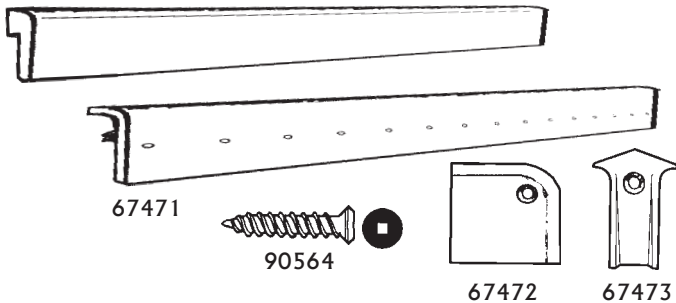

White Plastic Tub Molding

67474	7 ft. White Solid Tub Molding
67477	7 ft. Bone Solid Tub Molding
67471	12ft. White Tub Molding w/24 Pre-Drill Holes
67472	White Outside Corner
67473	White Inside Corner
90564	#6x 1-1/2" White Screws (50 pkg)