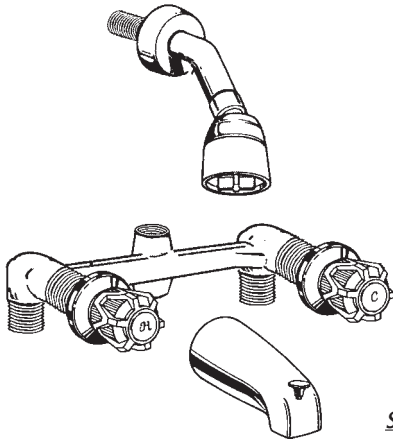

** Special Order*

**BRASS UNDERBODY
Concealed
2 Valve
Tub & Shower**

8" Centers

- ◆ Crystal Handles
- ◆ Chrome Finish
- ◆ Built In Diverter
- ◆ 1/2" Showerhead
- ◆ MH Arm & Flange

*1/2" MPT Hot/Cold
Connections*