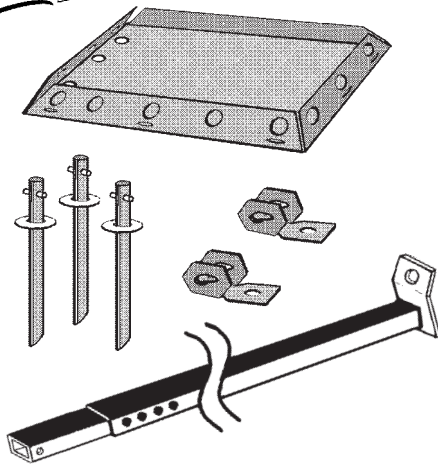

Xi₂ Foundation System for use on Asphalt

1. 21045* ..... Asphalt Foundation Kit
   - 20094 ..... 5 Foot Lateral strut
   - 20096 ..... 6 Foot Lateral strut
2. *Use Concrete Longitudinal Hardware Kit & Struts