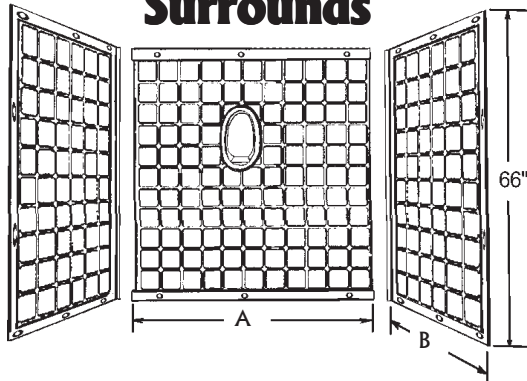

- ◆ Locking Corners
- ◆ Center Soap Dish

Model	(A)	(B)	Color
67401*	54"	27"	Bone
67403*	54"	27"	White
67264*	60"	30"	White

* Dimpled for Plastic Mounting Rivets

Plastic 3 Piece Garden Tub Surrounds

- ◆ Locking Corners
- ◆ Center Soap Dish