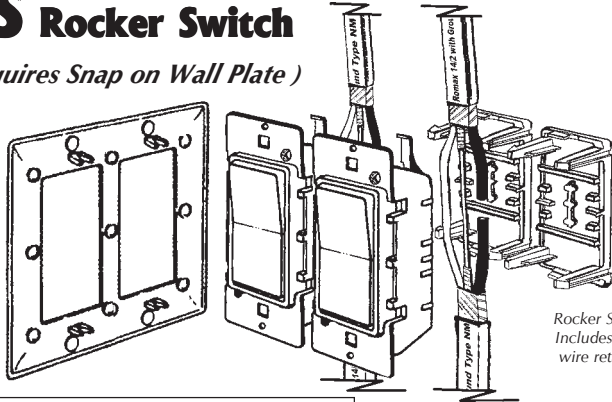

Self Contained 15 Amp

PS Rocker Switch

(Requires Snap on Wall Plate)

Rocker Switch
Includes back
wire retainer

Typical Double Rocker Switch Hook-Up
Using Two Switches & a Double Wall plate.

Double Snap-on Wall Plate

Rocker Switch

- 50562 .. Double Wall Plate (White)
- 50549 ..... Ivory Rocker Switch
- 50548 ..... White Rocker Switch

Self Contained 15 Amp