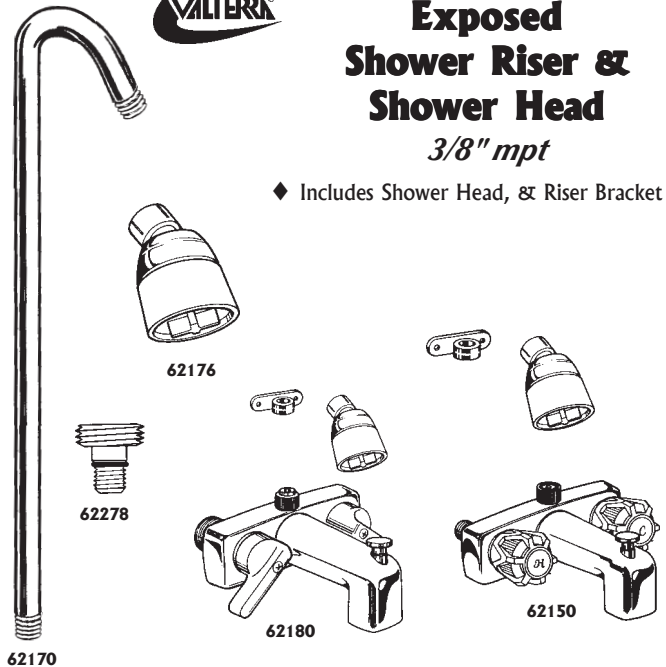

62129 24" Adj Garden Tub Filler

Exposed
Shower Riser &
Shower Head
3/8" mpt

- ◆ Includes Shower Head, & Riser Bracket

62150 (4715) 2 Valve Surface Mount Diverter 4" Centers
62180* (3712) 2 Valve Surface Mount Diverter 3-3/8" Centers
62170 3/8" Shower Riser 50" with mounting bracket
62176 3/8" Shower Head fits Shower Riser
62278 35-13C (D-Spud)