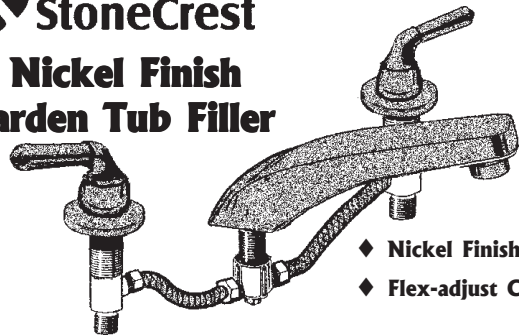

StoneCrest
Nickel Finish
Garden Tub Filler

- Nickel Finish
- Flex-adjust Centers

62173 ..... 24" Adj Nickel Finish Garden Tub Filler