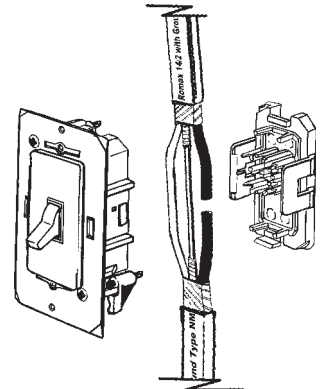

*Requires Snap-on Plate

Self Contained 15 Amp

Wirecon

Toggle Switch

w/Box

Typical Toggle Switch
Hook-Up in home

Requires Conventional
Wall Plate

- 50604 White