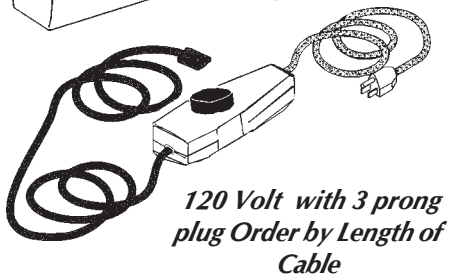

EASYHEAT® Pre-Assembled Heat Cable Ready to Install

120 Volt with 3 prong
plug Order by Length of
Cable

Part	Length
62403	3'
62406	6'
62409	9'
62412	12'
62415	15'
62418	18'
62424	24'
62430	30'
62440	40'
62445	60'

WOODFORD