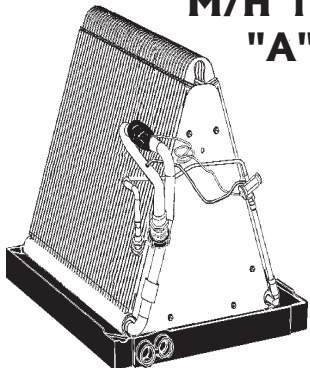

M/H 14seer Accu-Charge "A" Coils w/410A

- Accu-Charge Fittings
- Per-Installed TXV
- Non-Rusting PVC Drain Pan
- Includes Flex Drain Tube (P-Trap Compatible)

Model	Use With	Height	Width	Depth
C8QAMX24U-B	.... RT4QE 24	..... 18"	.... 18-1/8"	.. 19-1/2"
C8QAMX30U-B	.... RT4QE 30	..... 18"	.... 18-1/8"	.. 19-1/2"
C8QAMX36U-B	.... RT4QE 36	..... 18"	.... 18-1/8"	.. 19-1/2"
C8QAMX42U-B*	.... RT4QE 42	..... 25"	.... 18-1/8"	.. 19-1/2"
C8QAMX49U-B*	.... RT4QE 48	..... 29"	.... 18-1/8"	.. 19-1/2"

*These taller A-Coil will not fit some older furnaces this short coil cabinets

(See Page 11 for TXV's)