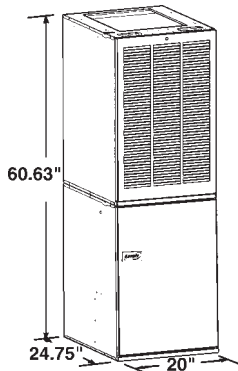

Mobile Home Electric Furnaces

DOWNFLOW
w/CABINET

DOWNFLOW
No CABINET