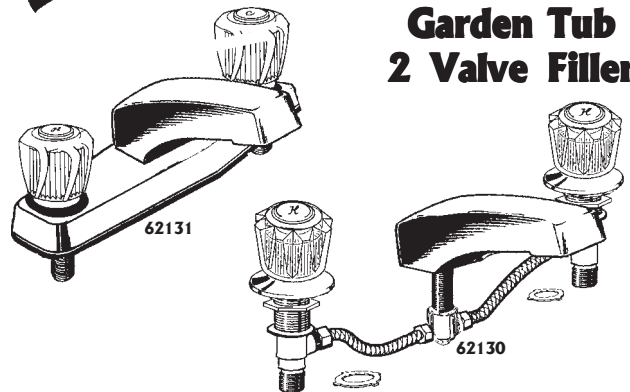

StoneCrest

CPVC Underbody
Deck Mount
Garden Tub
2 Valve Filler

62131 ..... 8" Chrome Deck Mount Garden Tub Filler
62130 ..... 24" Adj Chrome Garden Tub Filler