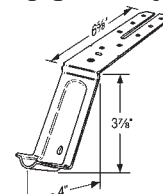

ABS Cap & Blocking

- 21167 ABS 1" x 8" x 16"Each
- 21169 ABS 2" x 8" x 16"Each

Light Weight Pier Pads

* Not Including Block

- 20066 17" x 23"
- 20070 18" x 18"

USP Mudsill Anchor

200265 USP Mudsill Anchor(Box 50)