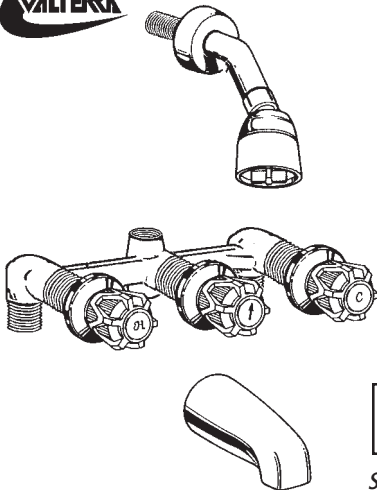

Stem & Bonnet #62262

62165 ..... (601) 3 Valve Diverter 8" Centers (Chrome Finish)

**CPVC
Surface Mount
2 Valve
Tub & Shower**

*8" Centers with
Offset Outlet*

- Crystal Handles
- Chrome Finish
- Built In Diverter

*Back View of 1-1/8" Drop
Outlet for Shower*