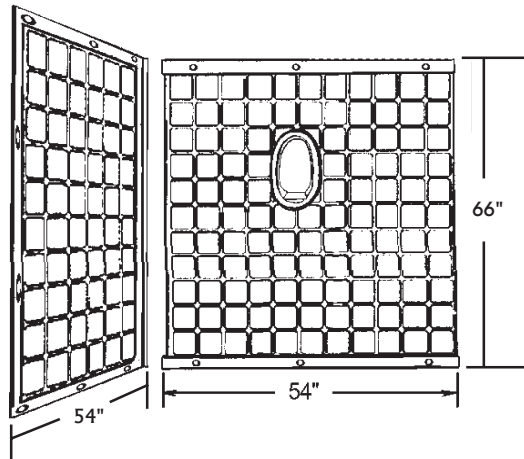

**2 Piece Plastic
Corner Tub Surround**

67555 ..... Corner Tub Surround (White)