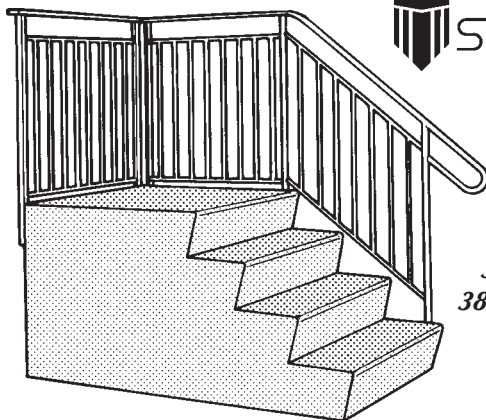

(Shown With Optional Deluxe Rail)

Front or Side Approach Step

38" Wide with
38" Deep Platform
(closed back)

- 120082 3 Steps + Platform 32" High
- 120135 4 Steps + Platform 40" High

(Shown With Optional Deluxe Side and Back Rails)