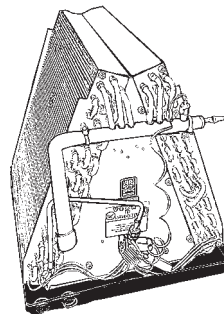

M/H 14seer "A" Coils w/410A

- Easy Sweat on Connections
- Per-Installed TXV
- Includes Flex Drain Tube (P-Trap Compatible)

Model	Use With	Height	Width	Depth
187848S4A*	RS4BE042,48 ...	19-1/2"	. 18-1/8"	.. 19-1/2"
1847S4A**	JS4BE060	22-1/2"	. 18-1/8"	.. 19-1/2"

* Use with RG1D Gas Furnaces.

** Use with RE9D Electric Furnaces & 902985 Large Capacity BLower

TXV for 14 SEER A-Coils

Model	Use With
669564R	2 TON C8D/C8Q
669565R	2-1/2 TON C8D/C8Q
669566R	3 TON C8D/C8Q
669567R	3-1/4 TON C8D/C8Q
669568R	4 TON C8D/C8Q

14 SEER AC Kit* Part Numbers

- 14ACSR3025 .. 2-1/2 Ton AC Kit*
- 14ACSR3625 .. 3 Ton AC Kit*
- 14ACSR4225 .. 3-1/2 Ton AC Kit*
- 14ACSR4825 .. 4 Ton AC Kit*

* 14 Seer R410A Condensor, Matching Mobile Home A-Coil, and a 25feet sweat line set.