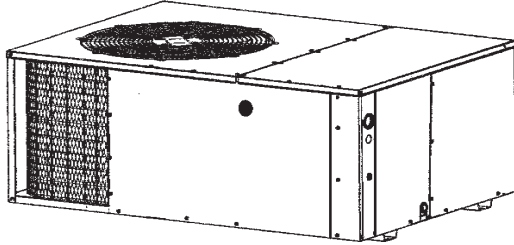

Heat Pump Thermostat

111005 HP Thermostat

Foam Tape

2" Wide
x 30 Foot

30097 FoamTape (30 Feet)

14 SEER 410A Package Air Conditioner

- ◆ Raised Base Rails
- ◆ PVC Coated Fan & Coil Guards
- ◆ Pre-Charged Refrigerant System
- ◆ Filter Drier
- ◆ 1 Year Labor Warranty
- ◆ 10 Year Parts & Compressor Limited Warranty with online registrations within 60 days of installation. Else reverts to 5 Year Parts & Compressor Warranty