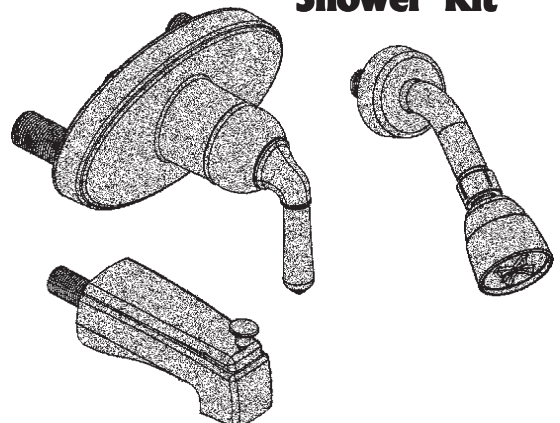

**6" Center Single Handle
Nickel Finish Tub/
Shower Kit**

62212 ..... Nickel Finish Tub and Shower Kit