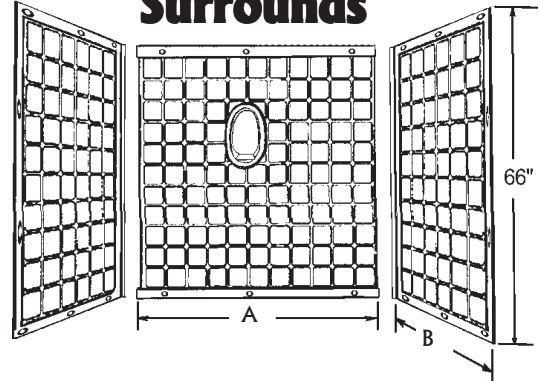

- ◆ Locking Corners
- ◆ Center Soap Dish

Model	(A)	(B)	Color
67401*	54"	27"	Bone
67403*	54"	27"	White
67264*	60"	30"	White

* Dimpled for Plastic Mounting Rivets

Plastic 3 Piece Garden Tub Surrounds

- ◆ Locking Corners
- ◆ Center Soap Dish