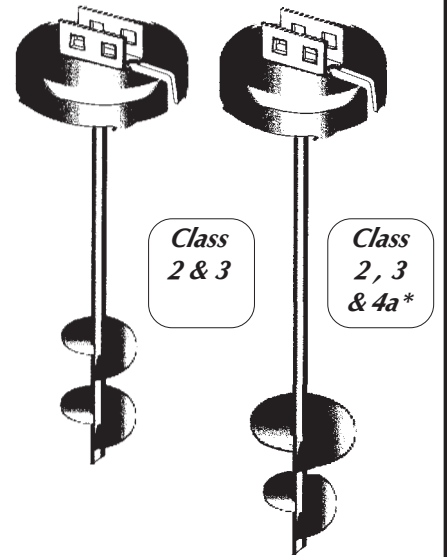

Deep Set Anchor

Built in helix stabilizer
for clay and other hard soil

* Check your Local state for approvals

20006 ..... 30" x 3/4" Double 4" Helix
20008 ..... 36" x 3/4" 6" & 4" Helix