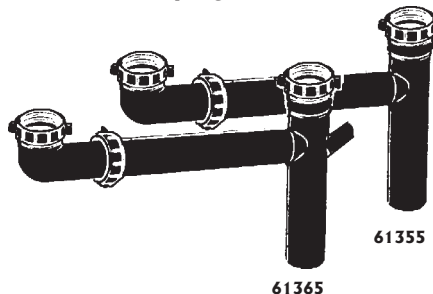

Plastic ABS End Outlet Waste Telescoping to 16" center

- 61355 ..... End Outlet Waste
- 61365 ..... Waste Outlet w /Dishwasher