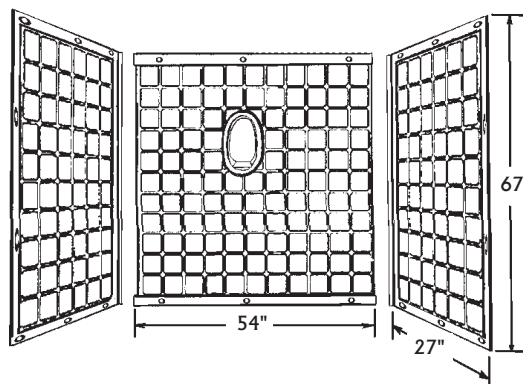

Model	Description	Color	D x W x H
67525	Surround	Bone	32"x32"x66-1/4"
67535	Surround	White	32"x32"x66-1/4"
67530	Shower Pan	Bone	32"x 32"x 5"
67540	Shower Pan	White	32"x 32"x 5"

White 54" x 42" Plastic Shower Surround