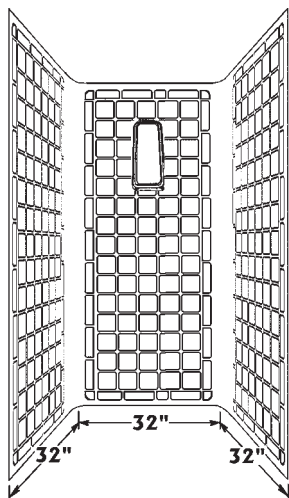

3 Piece Plastic Shower Surrounds & Shower Pan

Model	Description	Color	D x W x H
67525	Surround	Bone	32"x32"x66-1/4"
67535	Surround	White	32"x32"x66-1/4"
67530	Shower Pan	Bone	32"x 32"x 5"
67540	Shower Pan	White	32"x 32"x 5"