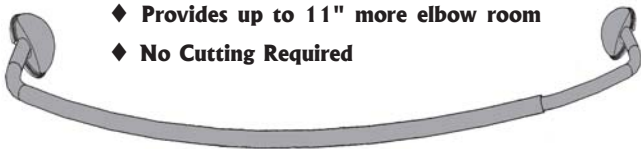

Chrome Finish

Adjustable Curved Shower Rod

Fits Shower Openings From 44" to 72"

- Provides up to 11" more elbow room
- No Cutting Required

62198 ..... Adjustable Chrome Finish Curved Shower Rod

White Finish

Adjustable Shower Rod

Fits Shower Openings From 35" to 65"

62196 ..... Adjustable White Finish Shower Rod