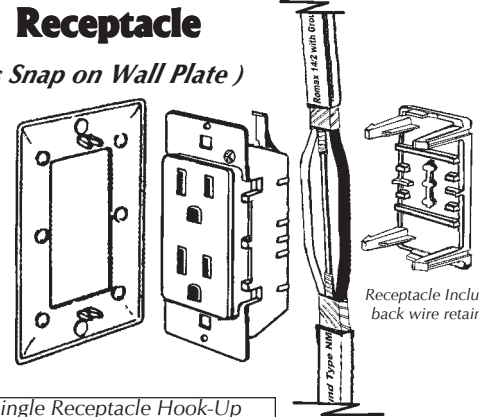

PS Receptacle

(Requires Snap on Wall Plate)

Receptacle Includes
back wire retainer

Typical Single Receptacle Hook-Up
Using a Receptacle & a single Wall Plate.

Single Snap-on Wall Plate

Receptacle

- 50554 .... Single Wall Plate (Ivory)
- 50561 .. Single Wall Plate (White)
- 50559 ..... Ivory Receptacle
- 50558 ..... White Receptacle

Self Contained 15 Amp