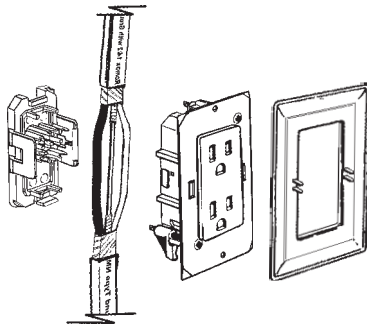

Wirecon

Receptacle

w/Box

Typical Receptacle
Hook-Up in home

- 50609* ..... White Switch
- 50610* ..... Ivory Switch
- 50611* ..... Brown Switch
- 50605 .. White Snap-on Plate
- 50608 ... Ivory Snap-on Plate

*Requires Snap-on Plate

Self Contained 15 Amp