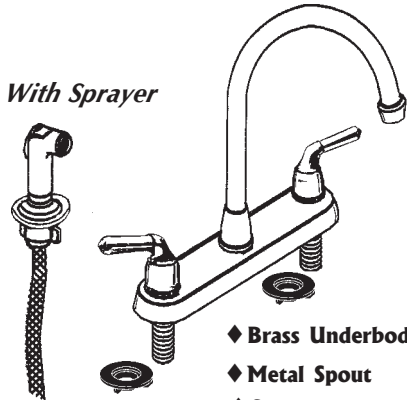

Brass Underbody Goosneck Kitchen Faucet

With Sprayer

- Brass Underbody
- Metal Spout
- Sprayer

- 62224 ..... Brush Nickel Finish with Sprayer
- 62226 ..... Chrome Finish with Sprayer