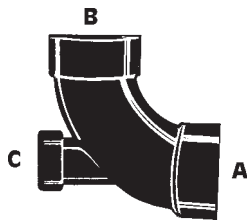

Schedule 40 Elbow with Low Heel Inlet

90 Deg All Hub

Size(AxBxC)

61634	3" x 3" x 1-1/2" ABS
61578	3" x 3" x 2" ABS

Schedule 40 Elbow

22-1/2 Deg Hub x Hub

61613	1-1/2" ABS
61619	3" ABS