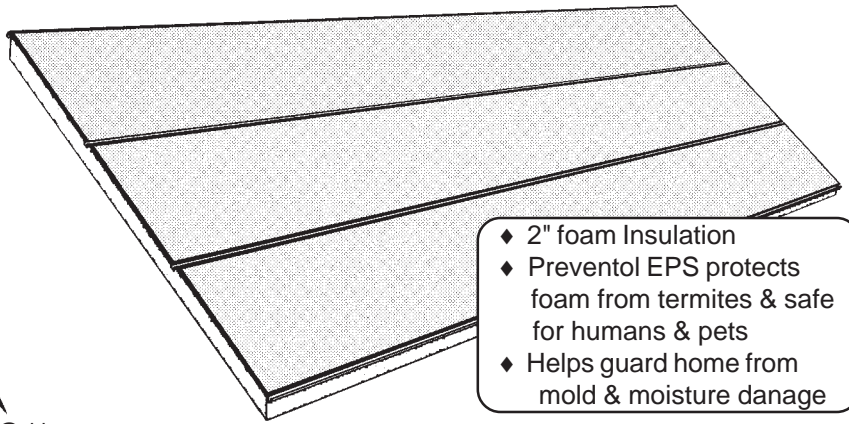

TITAN XTERIOR ELITE

- 2" foam Insulation
- Preventol EPS protects foam from termites & safe for humans & pets
- Helps guard home from mold & moisture damage

** AFFORDABLE INSULATED SKIRTING **

TitanXTERIOR Elite Panels

- 554471 ..... White Panels 47" x12ft.(12 per Bunk)*
- 554476 ..... Dove Panels 47" x12ft.(12 per Bunk)*
- 554474 ..... Clay Panels 47" x12ft.(12 per Bunk)*

* 5 Year Limited Manufacture's Warranty

Auto Vents

Fits an opening of 15-1/2"x 8"
Closes @ 40deg. Opens @ 70deg.
with 50sq. in. of Ventilation

- 80020 ..... Black Auto Vent
- 80023/80130. White Auto Vent
- 80131 ..... Gray Auto Vent