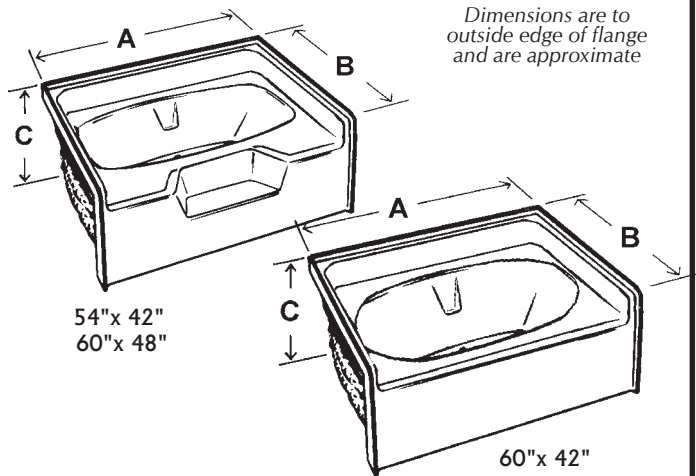

Center Drain Fiberglass Garden Tub

Dimensions are to outside edge of flange and are approximate

Model	Color	A	B	C
67275	Bone	54"	42"	21"
67280	White	54"	42"	21"
67285	Bone	60"	42"	21"
67290	White	60"	42"	21"
67315	Bone	60"	48"	24"
67320	White	60"	48"	24"