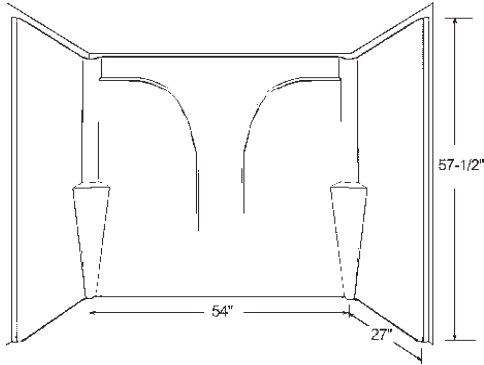

Fiberglass 1 Piece Surrounds

Model	Fits	Color	A	B
67420	Std-Tubs	Bone	54"	27"
67422	Std-Tubs	White	54"	27"