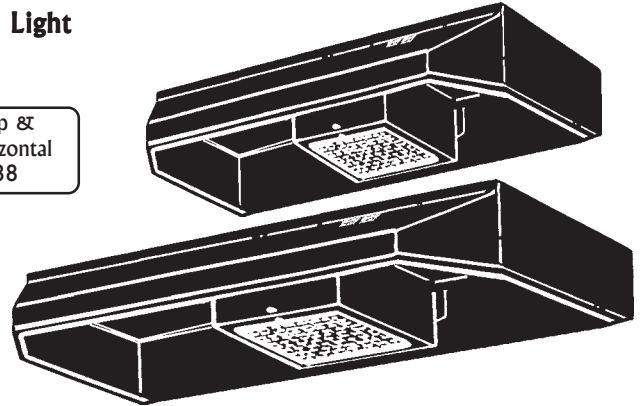

Part#	Size	Color
41079	12" x 30"	White
41078 *	12" x 30"	Black
41082	12" x 42"	White
41087*	12" x 42"	White
41080	12" x 42"	Black

* ROUND EXHAUST