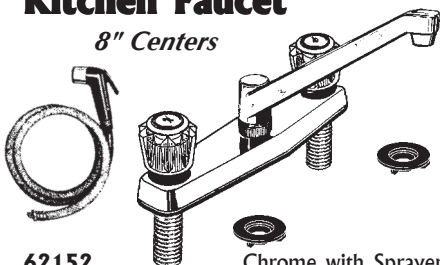

CPVC w/Sprayer Kitchen Faucet 8" Centers

- 62152 ..... Chrome with Sprayer
- 62149 ..... Chrome with Sprayer