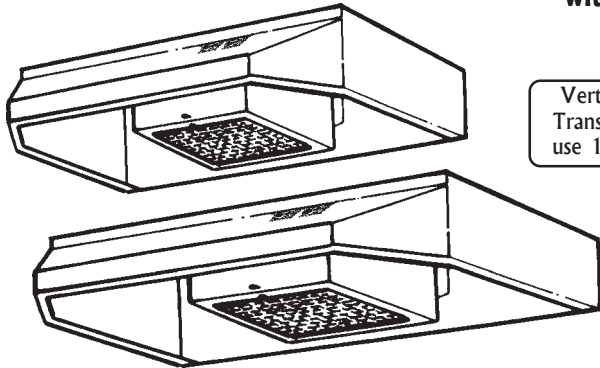

Ventline
Powered Range Hood Vertical or Horizontal
with Filter and Light
145 CFM

Vertical use Roof Cap &
Transition Piece Horizontal
use 111139 or 41088