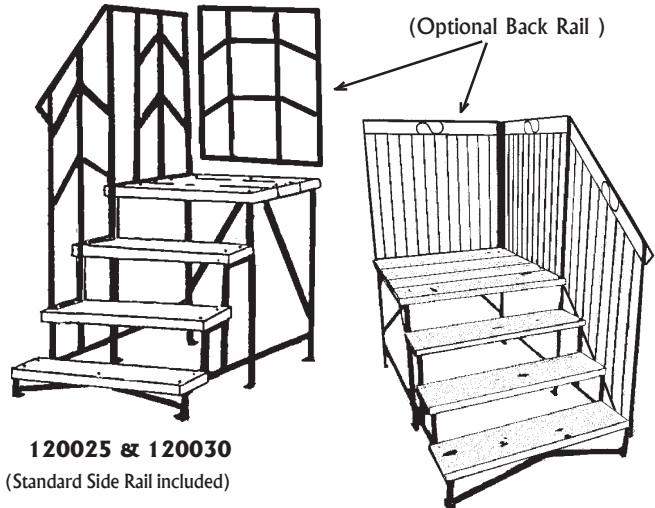

Front or Side Approach Step

120025 & 120030
(Standard Side Rail included)

(120439 Included Code Side Rail)
(120441 Included Code Angle & Deck Rail)

1. 120023 ..... 1 Step + 30" Deep Deck 18" Hx36" W w/Standard Rail
   - 120025 ..... 2 Step + 30" Deep Deck 24" Hx36" W w/Standard Rail
   - 120030 ..... 3 Step + 30" Deep Deck 32" Hx36" W w/Standard Rail
   - 120032 ..... 4 Step + 30" Deep Deck 40" Hx36" W w/Standard Rail
   - 120439 ..... 3 Step + 40" Deep Deck 32" Hx36" W w/Code Rail
   - 120441* ..... 4 Step + 40" Deep Deck 40" Hx36" W w/Code Rail
2. Requires Extra Code Back Rail or Code Angle and Deck Rail
3. 120044 3 Step + 40" Deep Deck 35" Hx48" W w/Code Side&BackRail
   - 120050/120034 . Standard 36" Wide Back Rail for Side Approach
   - 120045 ..... Extra Standard Rail for 120030 & 120025
   - 120438 ..... Code 36" Wide Back Rail for Side Approach
   - 120436 ..... Code Side Rail for 3 Step + Platform
   - 120445 ..... Code Angle Rail for 4 Step + Platform
   - 120446 ..... Code Deck Rail for 4 Step + Platform