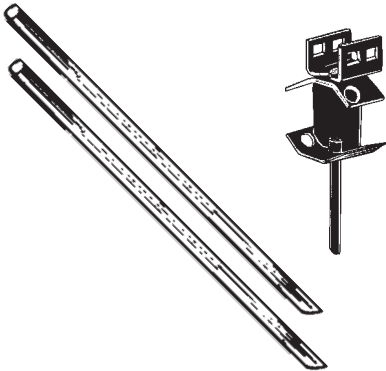

Cross Drive Rock Anchors

Includes 2 rods for use in solid rock
Recommended for class 1 soil

20007 ..... Anchor Head & 2-30" Rods
20007-1 ..... Anchor Head Only
20007-2 ..... 30" Rod Only

Double Tension Head

For Existing Concrete

20013 ..... Double Tension Head

Expansion Bolt

For Use With Double Tension Head

20012 ..... 5/8" x 3" Bolt, Nut and Washer

5/8" Masonry Bit

Fits 3/8" Chuck

71265 ..... 5/8" Masonry Bit

Stabilizer Plate

17-1/2" Wide
13-1/2" Height

20009 ..... Stabilizer Plate