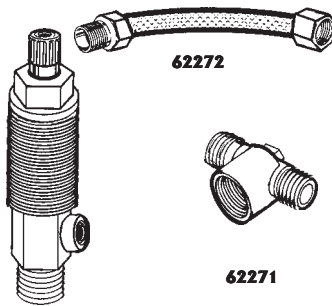

Garden Tub Parts

62272

62271

62265

- 62265 ... Brass Valve with stem & bonnet
- 62272 ..... Hose for Garden Tub
- 62271 ..... Tee & Washer Set

PVC