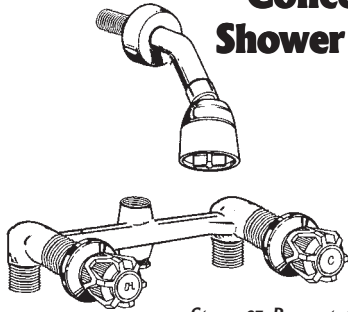

8" Center Chrome Finish Concealed Shower Valve

Stem & Bonnet #62262

62168* ..... 8" Concealed Valve Brass

* Includes Shower Head, MH Arm, & Flange