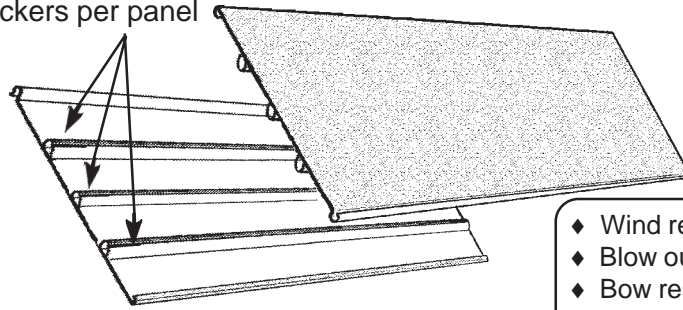

**TITAN
XTERIOR
PRIME**

3 Reinforcement
backers per panel

"PEBBLE" style emboss pattern

- Wind resistance
- Blow out strength
- Bow resistance
- 15-5/8"x12ft

TitanXTERIOR Prime Panels

- **555071** ..... White Panels 12ft.(6 per box)*
- **555074** ..... Clay Panels 12ft.(6 per box)*
- **555076** ..... Dove Panels 12ft.(6 per box)*

* 5 Year Limited Manufacture's Warranty

Premium Plus Vinyl Trim Kits

1. **8WPTK** ..... White Trim Kit (165 Lineal Ft.)
   - **8CPTK** ..... Clay Trim Kit (165 Lineal Ft.)
   - **8DPTK** ..... Dove Trim Kit (165 Lineal Ft.)
2. (15 each Top Back, Top Front, & Bottom Rails-See Below)

Hardware Kit & Screws

1. **80040** ..... Hardware Kit*
   - **80050** ..... 8" Spikes (Each)
   - **9E500** ..... 1.5"x1/4" Screws 500pk
2. 100 - 8" Spikes & 200 1.5" Screws

Skirting Vents

Vent Installed between
Top & Bottom Panels

No cutting holes for vents needed. Save time on installation.

- **80120** ..... Grey Vent
- **80122** ..... Brown Vent
- **80126/2994** ..... White Vent
- **80124/2998** ..... Black Vent

E-Z Access Door

This Access Door can be trimmed from 35" to 26" Tall (Build-in Key Lock)

- **80052** ..... White Access Door

Premium Plus Vinyl
Top Front Rail

Each Rail is 133" long

- **8WPTF** ..... White Top Front
- **8CPTF** ..... Clay Top Front
- **8DPTF** ..... Dove Top Front

Premium Plus Vinyl
Top Back Rail

Each Rail is 132" long

- **8WPTF** ..... White Top Back
- **8CPTF** ..... Clay Top Back
- **8DPTF** ..... Dove Top Back

Premium Plus Vinyl
Bottom Rail

Each Rail is 132" long

- **8WPBR** ..... White Bottom Rail
- **8CPBR** ..... Clay Bottom Rail
- **8DPBR** ..... Dove Bottom Rail

Titan Prime
Corner Bracket & Cap

48" Tall

*New Thicker Titan Prime Corner Kits

- **555231** ..... White Kit*
- **555234** ..... Clay Kit*
- **555236** ..... Dove Kit*

RAILS, VENTS & TITAN PRIME PANELS Per Job

*Home Size	**Linear Feet	Bottom Rails	Back Rails	Top Front Rails	Air(1) Vents	Access Door	# of Panels Per Avg. Height			
							24"	28"	36"	48"
14' x 60'	140'	13	13	13	4	1	18	22	27	36
14' x 65'	150'	14	14	14	4	1	20	24	29	39
16' x 70'	164'	15	15	15	5	1	21	26	32	42
16' x 80'	184'	17	17	17	6	1	24	29	36	48
24' x 65'	170	16	16	16	8	1	22	27	33	44
28' x 70'	188'	18	18	18	10	1	25	29	37	49
28' x 80'	208'	19	19	19	12	1	27	33	40	54
30' x 70'	192'	18	18	18	11	1	25	30	37	50
32' x 80'	216'	20	20	20	14	1	28	34	42	56

* Home Size Less 8 Feet for Hitch = **Linear feet (1) Based on .30SF. Ventilation PerSF Home: Check w/MFG of Home for requirements