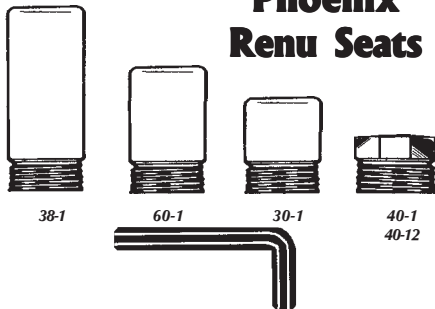

Brass

Stem & Bonnet Kit

Includes Left & Right Stem Washers, O Rings, and Screws

- 62263 ..... (40-5) 3 -3/8" Diverter (Set- 2)
- 62261 ..... (43-5) 8" Kitchen Faucet, 4" Lavatory, 4" Shower Diverter (Set - 2)
- 62262 . (61-5)2 & 3 Valve Diverter (Set- 2)

Brass

3.5" Stem & Bonnet

- 62258 ..... (1610-5-0) Stem & Bonnet

Phoenix Diverter Stem

601 Diverter Valve

60-4-0

639-5-0

- 62242 ..... (60-40-0) Old Style Stem
- 62240 ..... (639-5-0) New Style Stem

Phoenix Renu Seats

38-1

60-1

30-1

40-1

40-12

- 62277 ..... (30-1) Renu Seat
- 62282 ..... (38-1) Renu Seat 1-1/2" Long
- 62276 ..... (40-1) Renu Seat Short (Faucets)
- 62279 .... (60-1) Renu Seat Long (Diverters)
- 62284 ..... (40-12) Short Nylon Renu Seat
- 62050 ..... Allen Wrench for Renu Seat