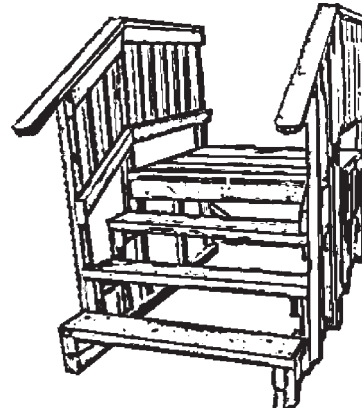

**Treated Wood Step
With Platform**

Includes Both Side Hand Rails