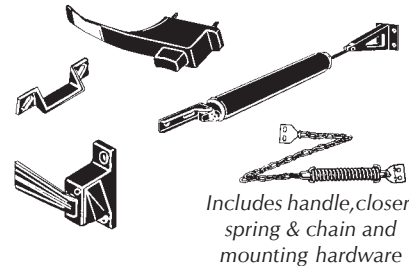

Storm Door Hardware Kit

Includes handle, closer, spring & chain and mounting hardware

130080 ..... Hardware Kit(Black)