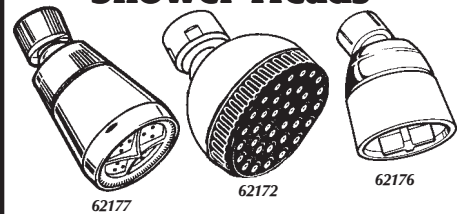

Brass Shower Arm

- 62248 1/2" Brass Shower Arm

Shower Lock Nut & Washer

- 62022 1/2" Zamac Locknut
- 62020 1/2" Metal Crimp Washer

Shower Heads

- 62176 3/8" FPT Showerhead
- 62177 1/2" FPT Showerhead
- 62172 ... 1/2" FPT 3-Function Showerhead