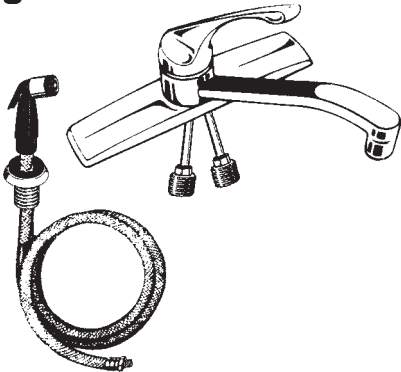

All Metal Single Lever Kitchen Faucet

- 62147 ..... Less Spray
- 62148 ..... With Spray