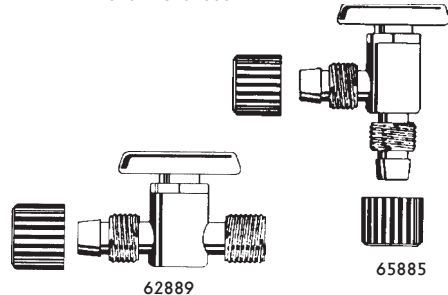

Flair-It Straight Stop

62879 & 62880

62889

65885

1. 62879 ..... 3/8" Pex x 3/8" Pex
   62880 ..... 1/2" Pex x 1/2" Pex
   62885* 1/2" Pex x 1/2" Pex 90deg Angle
   62889 ..... 1/2" Pex x 1/2" MPT
   *Discontinued