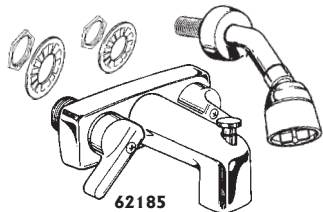

- Brass Underbody
- Chrome Finish
- 1/2" Showerhead
- MH Arm & Flange

Stem & Bonnet #62261

Stem & Bonnet #62263

62200 ..... (4842) 2 Valve Surface Mount Diverter 4" Centers
62185 ..... (3812) Faucet 3-3/8" Center (Inlet 3/4" mpt, 1/2" fpt)