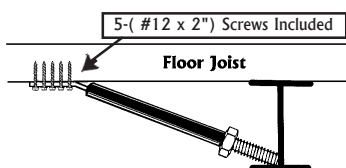

Outrigger

Support the floor under Doors

- 20076 ..... Outrigger for 14' Wide (2pk)
- 20078 ..... Outrigger for 16' Wide (2pk)