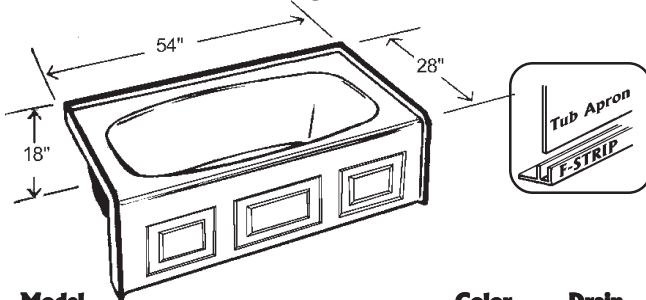

Standard ABS Plastic Tubs

Molded of Rigid ABS Plastic

Model	Color	Drain
67230	Bone	Center
67200	Bone	Right
67205	Bone	Left
67225	White	Center
67215	White	Right
67220	White	Left
67263*	White	Center

* Special Order

67487	Bone F-Strip
67485	White F-Strip