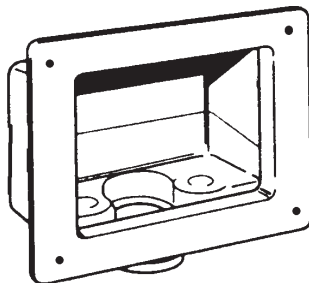

Washer Outlet Box

61282 ..... Outlet Box

Brass Washer Stop Valves

60442 ..... 1/2" MPT x 3/4" Hose Thread
60444 ..... 3/4" MPT x 3/4" Hose Thread