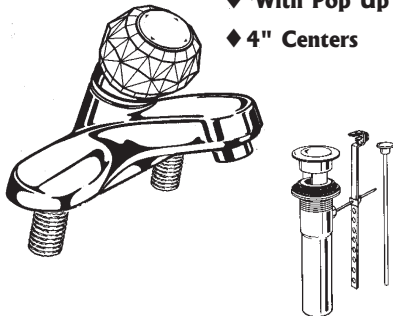

Single Handle
Lavatory Faucet

- Crystal Handle
- With Pop Up
- 4" Centers

62132 ..... CPVC Lavatory Faucet

Steel
Oval Lavatory Sink

- 20" x 17"
- With Overflow

67740 ..... Bone Steel Lavatory Sink

Ceramic
Oval Lavatory Sink

- 20" x 17"
- With Overflow

67742 ..... White Ceramic Lavatory Sink
67746 ..... Bone Ceramic Lavatory Sink