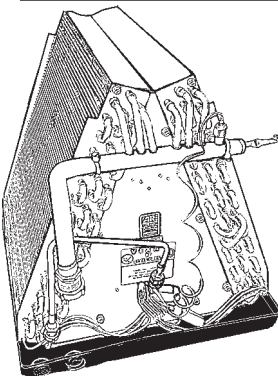

**3-1/2 & 4 Ton
M/H 14seer
"A" Coils w/410A
for RG1D
Gas Furnaces**

- Accu-Charge Fittings
- Per-Installed TXV
- Includes Flex Drain Tube (P-Trap Compatible)

Model	Use With	Height	Width	Depth
187848M4A	RS4BE042,48	.... 19-1/2"	. 18-1/8"	.. 19-1/2"