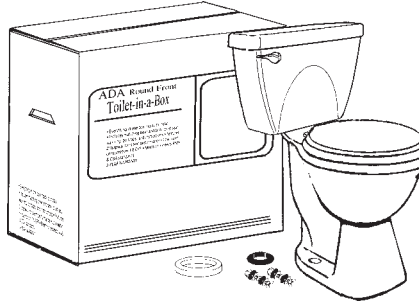

ADA Toilet-in-a-Box

◆ 16-1/2" Chair High (ADA Requirement)

◆ Seat - Wax Ring

◆ Bolts - Gasket

67150 ..... ADA White Toilet in a Box

Tank To Bowl Gasket

61230 ..... Tank Bowl Gasket

Plastic Flush Valve With Flapper Chain & Overflow

61252 ..... Plastic Flush Valve