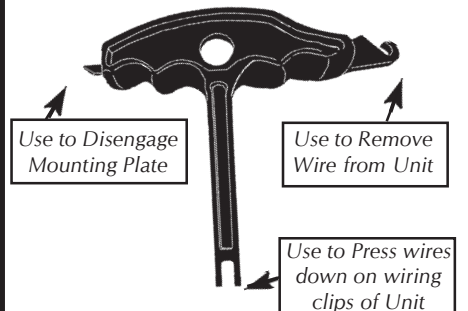

Self Contained Switch & Receptacle

Wiring Tool

- 50556 ..... SCDT Wire Insertion Tool