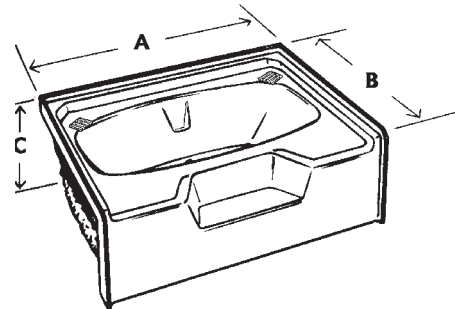

ABS Plastic Garden Tubs

Molded of Rigid ABS Plastic

Model	Color	A	B	C
67265	Bone	54"	42"	20-3/8"
67270	White	54"	42"	20-3/8"
67295	Bone	60"	42"	20-3/8"
67297	White	60"	42"	20-3/8"
67305	Bone	60"	48"	20-3/8"