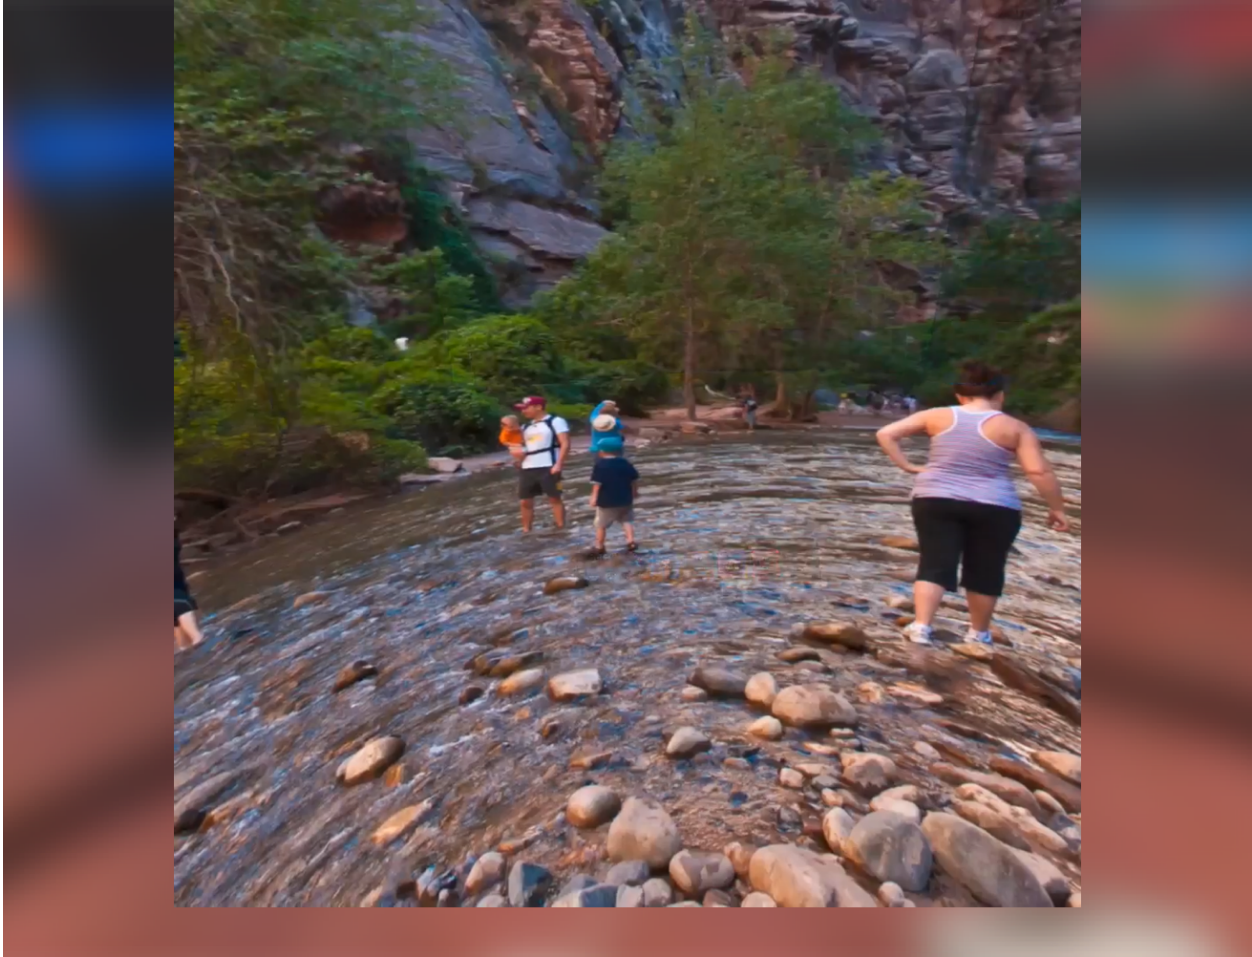

The picture above is the original Crossing Zion @ the Narrows.

This picture and the next one was taken inside the Quest 2 Headset. Using the 180/30 setting to view a stereogram puts you in the picture.

From this picture, you can also get a feeling for the movement possible. It is not a broad, huge gesture, but clearly enough to move around the image.

Not all images work this way. The picture must have natural depth, and it is helpful if the picture reveals more and more information the deeper you go.

*Embarkation for the Isle of Cythera—Watteau, 1717*

--Fred Truck

7-17-21