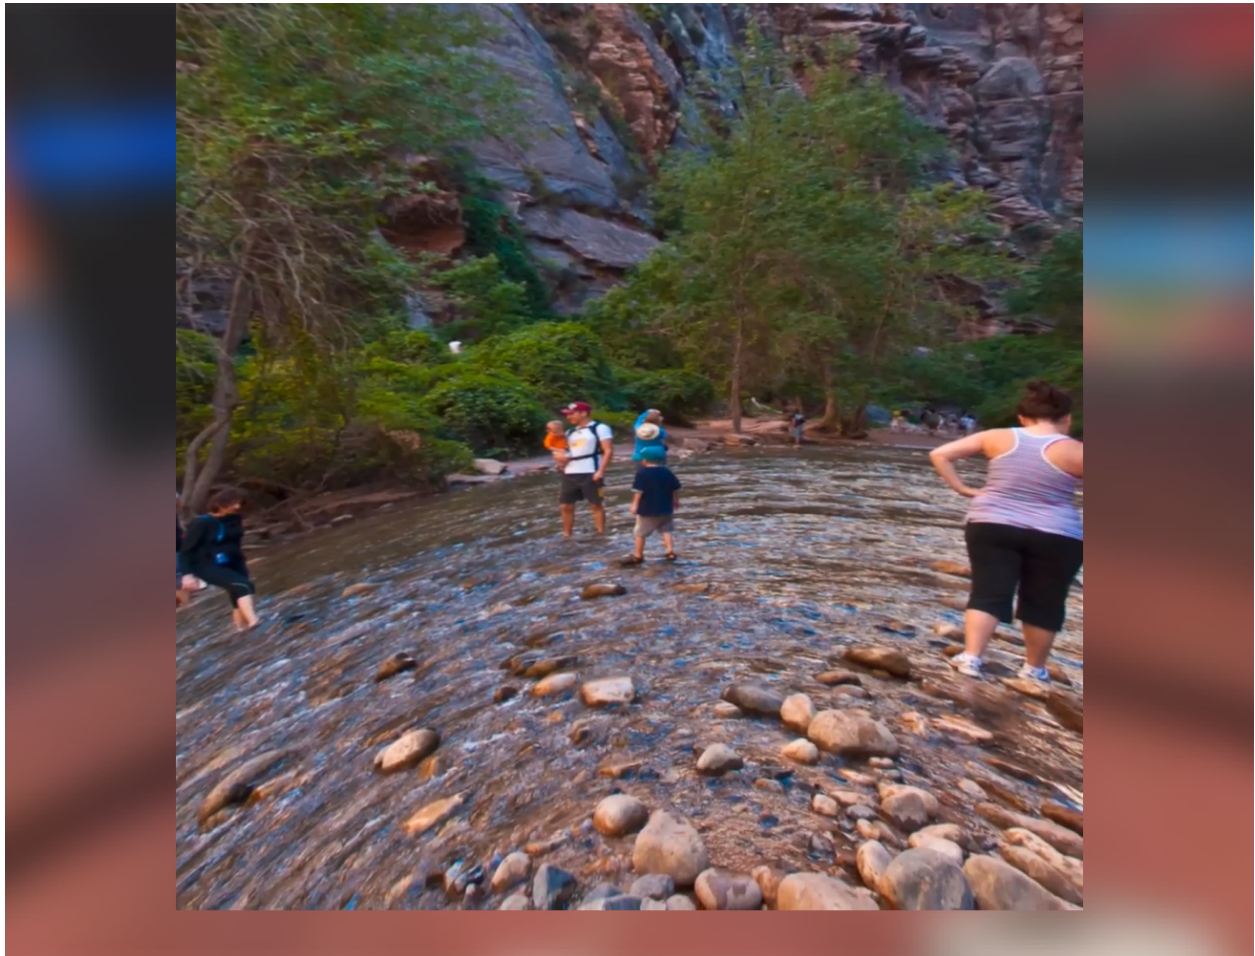

The picture above is the original Crossing Zion @ the Narrows.

This picture and the next one was taken inside the Quest 2 Headset. Using the 180/30 setting to view a stereogram puts you in the picture.

From this picture, you can also get a feeling for the movement possible. It is not a broad, huge gesture, but clearly enough to move around the image.

Not all images work this way. The picture must have natural depth, and it is helpful if the picture reveals more and more information the deeper you go.

*Embarkation for the Isle of Cythera—Watteau, 1717*

--Fred Truck

7-17-21