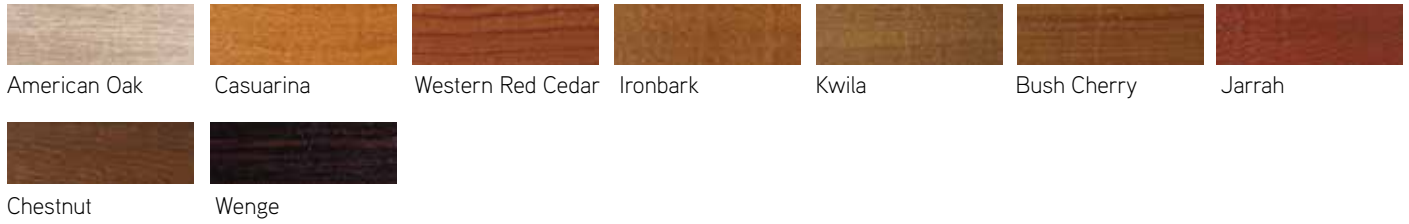

COLOUR CHART

DecoWood® Range		Roller Doors	Sectional Doors						
			Classic Woodgrain Finish					Savannah Smooth Finish	
			Heritage	Ranch	Slim-Line	Flat-Line	Glacier	Slim-Line	Glacier
	American Oak	N/A	S	S	S	S	S	S	S
	Casuarina	N/A	S	S	S	S	S	S	S
	Western Red Cedar	N/A	S	S	S	S	S	S	S
	Ironbark	N/A	S	S	S	S	S	S	S
	Kwila	N/A	S	S	S	S	S	S	S
	Bush Cherry	N/A	S	S	S	S	S	S	S
	Jarrah	N/A	S	S	S	S	S	S	S
	Chestnut	N/A	S	S	S	S	S	S	S
	Wenge	N/A	S	S	S	S	S	S	S

Notes

S: Standard DecoWood® colour charged at standard DecoWood® price. N/A: Product is not available in this colour.

DecoVogue® Range		Roller Doors	Sectional Doors						
			Classic Woodgrain Finish					Savannah Smooth Finish	
			Heritage	Ranch	Slim-Line	Flat-Line	Glacier	Slim-Line	Glacier
	Copper	N/A	S	S	S	S	S	S	S
	Lustre	N/A	S	S	S	S	S	S	S
	Bronze	N/A	S	S	S	S	S	S	S
	Platinum	N/A	S	S	S	S	S	S	S
	Titanium	N/A	S	S	S	S	S	S	S
	Cork	N/A	S	S	S	S	S	S	S
	Rustic	N/A	S	S	S	S	S	S	S

Notes

S: Standard DecoVogue® colour charged at standard DecoVogue® price. N/A: Product is not available in this colour.

Please note: All colours shown on this chart are a guide only. The limitations of printing processes make extremely accurate matches impossible. We strongly recommend comparing your choice with actual samples. As DecoWood® finishes are designed to look like timber, variations in colour may be evident. Additionally, Steel-Line reserves the right to vary or remove colours without notice.

More than 70 Dulux® colours also available for sectional doors only. Product is available in a Powdercoat colour at Powdercoat pricing.

Please note: All colours shown on this chart are a guide only. The limitations of printing processes make extremely accurate matches impossible. We strongly recommend comparing your choice with actual samples. Additionally, Steel-Line reserves the right to vary or remove colours without notice.