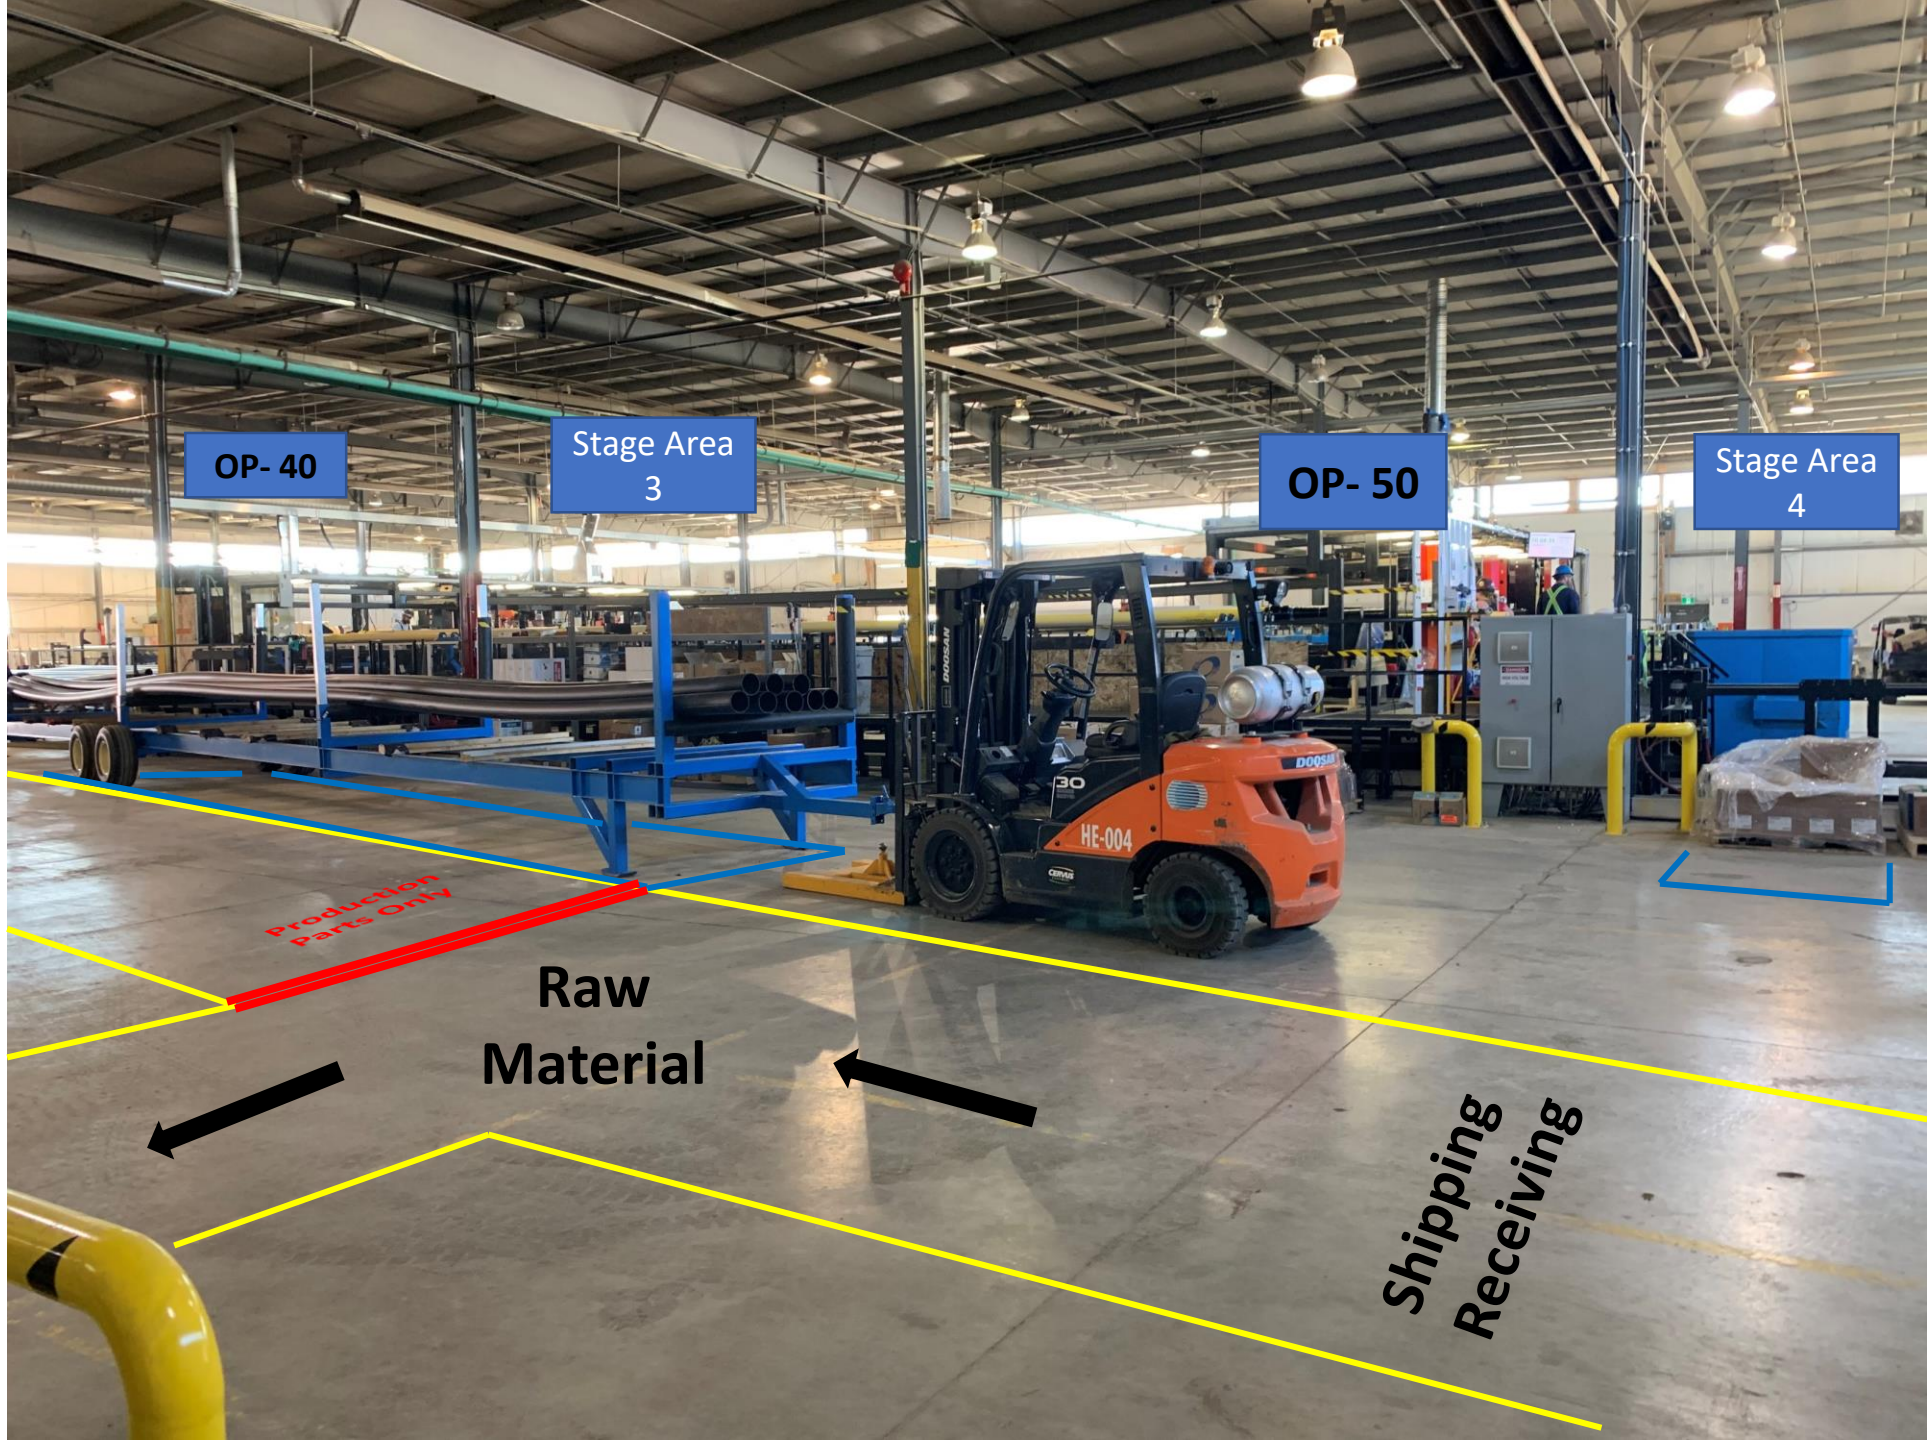

 WAREHOUSE

Field Services

 RESTROOMS
→

STOP

STOP

Stage Area
3

OP- 20

OP- 30

OP-40

Production
Parts Only

Shipping/Receiving

OP- 20

OP- 30

OP- 40

Liner
Reject

Liner
Reject

Staging Area 1

Staging Area 2

OP- 40

Stage Area
3

OP- 50

Stage Area
4

Production
parts Only

Raw
Material

Shipping
Receiving

Stage 1 Liner
↓

Raw
Op-1
Material

Stage 1 -
Rings
Ready for
OP 20

Stage 2 -
Mandrels
Ready for
OP 10

Stage 3 -
Mandrels
Ready for
OP 30

Min 1 Skid Max 5

Min 1 Skid Max 5