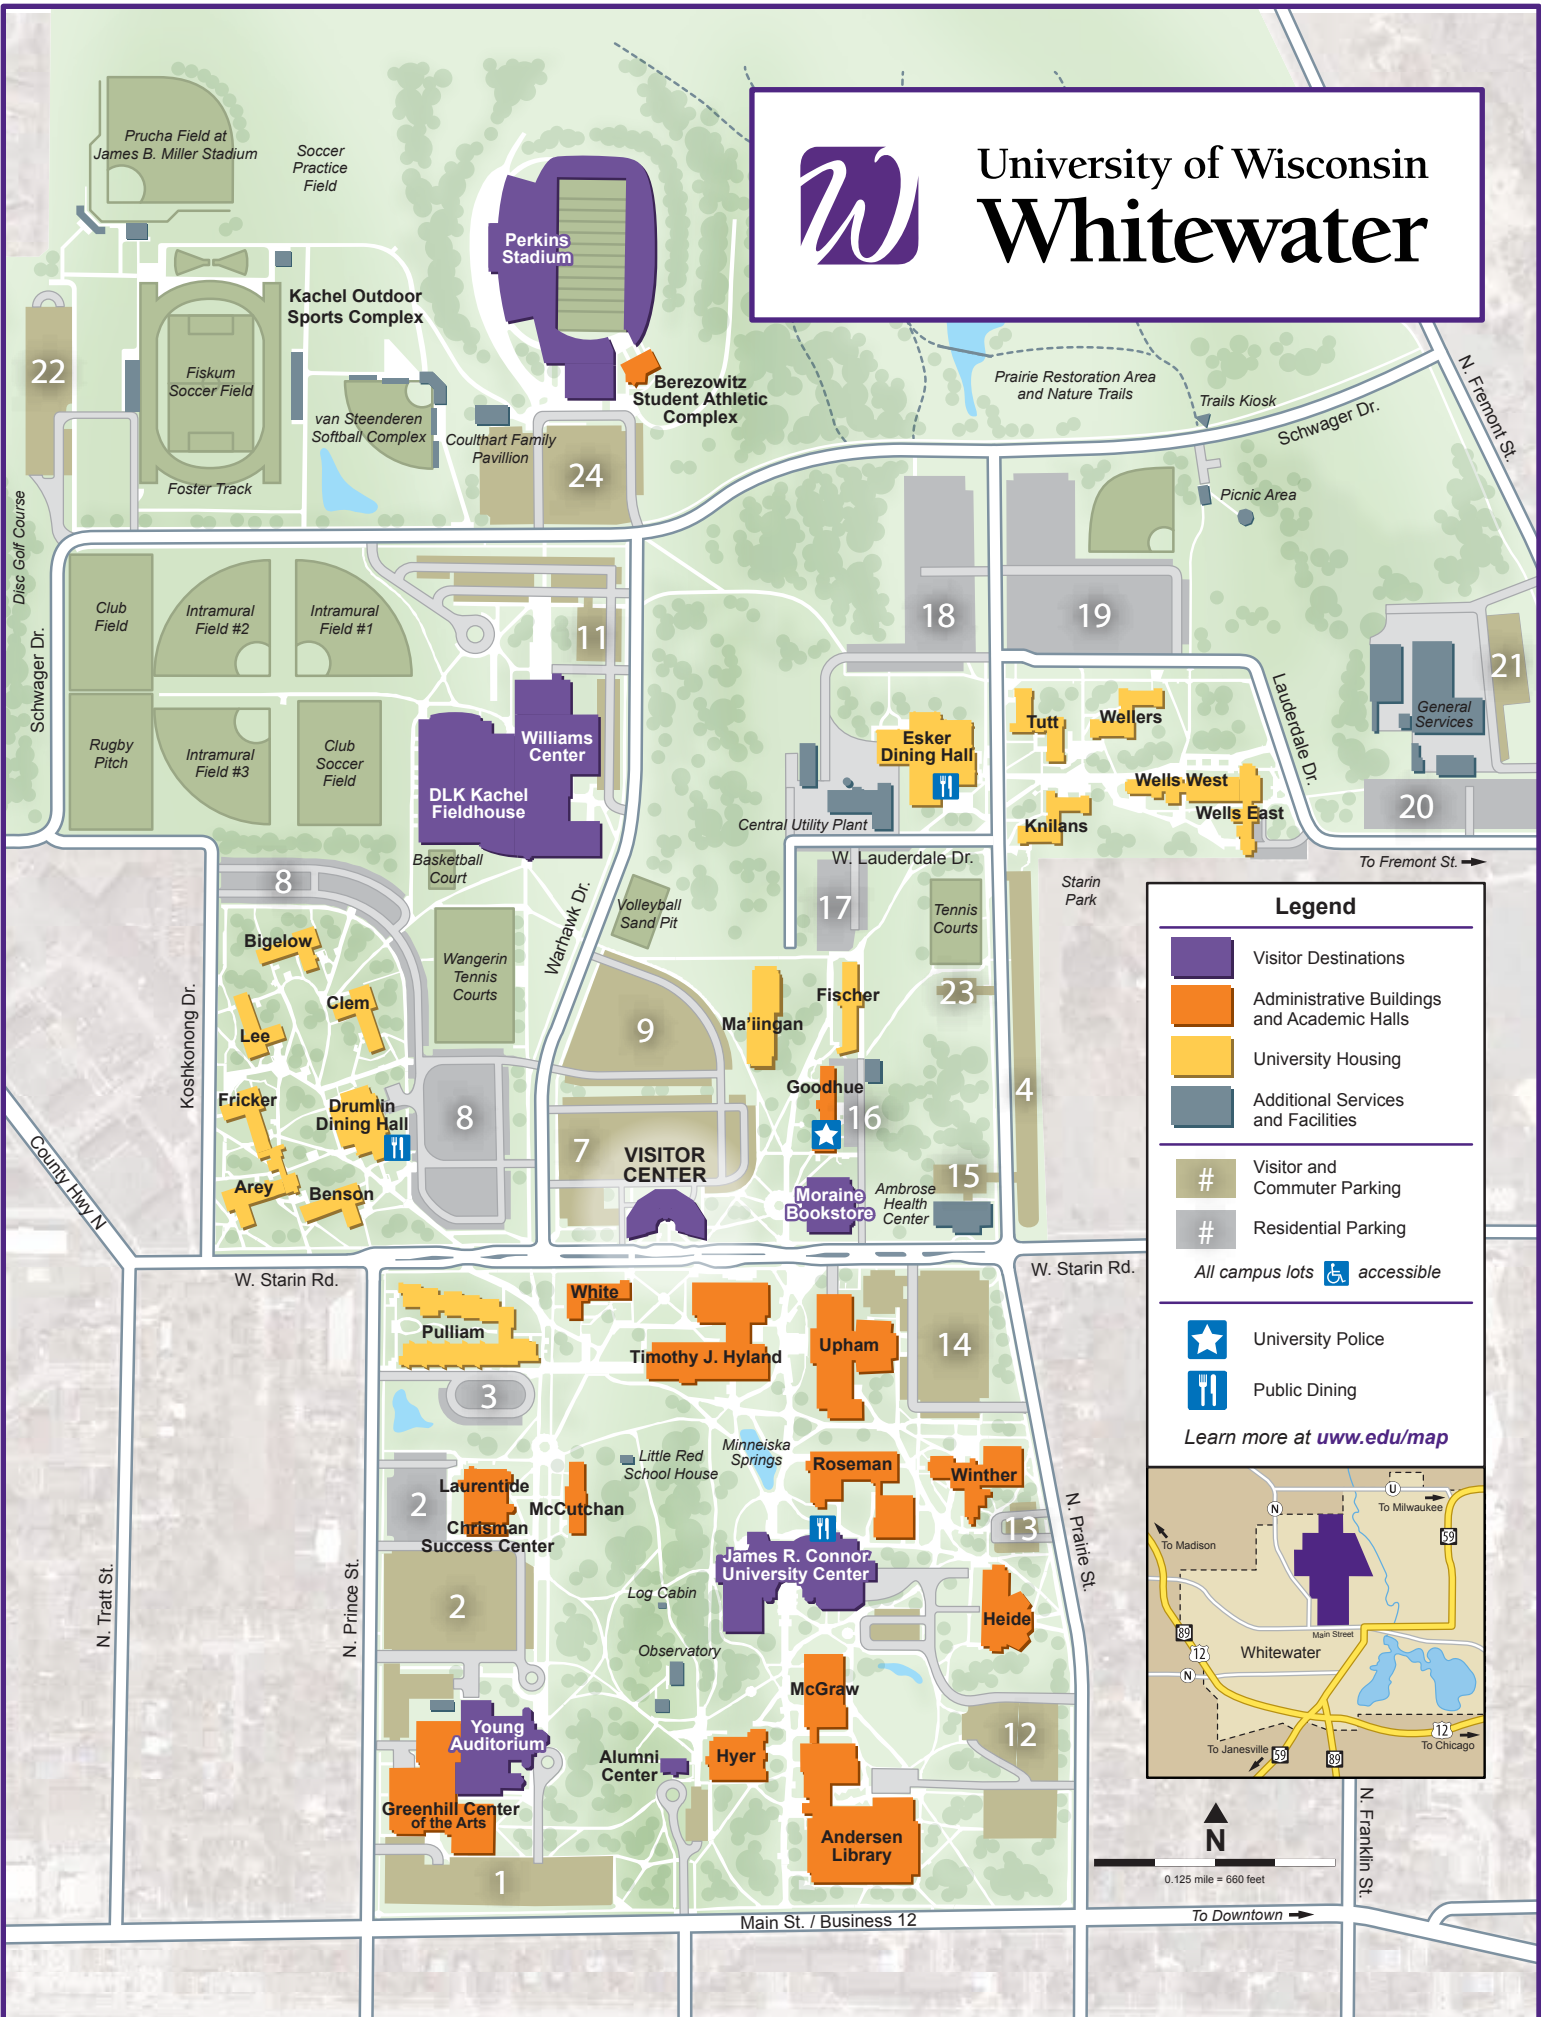

University of Wisconsin Whitewater

Legend

- Visitor Destinations
- Administrative Buildings and Academic Halls
- University Housing
- Additional Services and Facilities
- Visitor and Commuter Parking
- Residential Parking
- All campus lots accessible*

- University Police
 - Public Dining
- Learn more at uww.edu/map

Main St. / Business 12

To Downtown