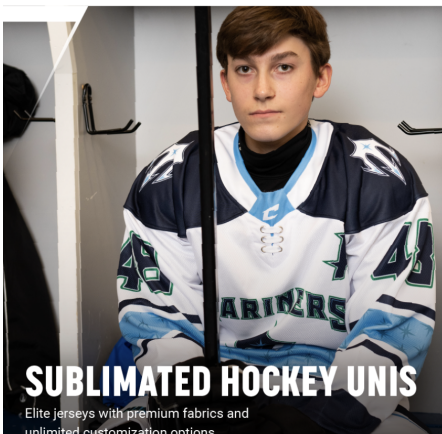

Mesh Lining Track Suit
Men's, women's, youth
100% polyester outershell.

$99.00 per set

Price includes:

- Jacket
- Pants
- Embroidered logo on the left chest

Custom Sublimated jerseys

$65 each

Minimum order quantity 12 pcs

Production time is approx. 3 to 5 weeks after artwork approval

Price includes logos, numbers, names, sponsors, possibilities are endless

Contact us for details: 403-995-7006