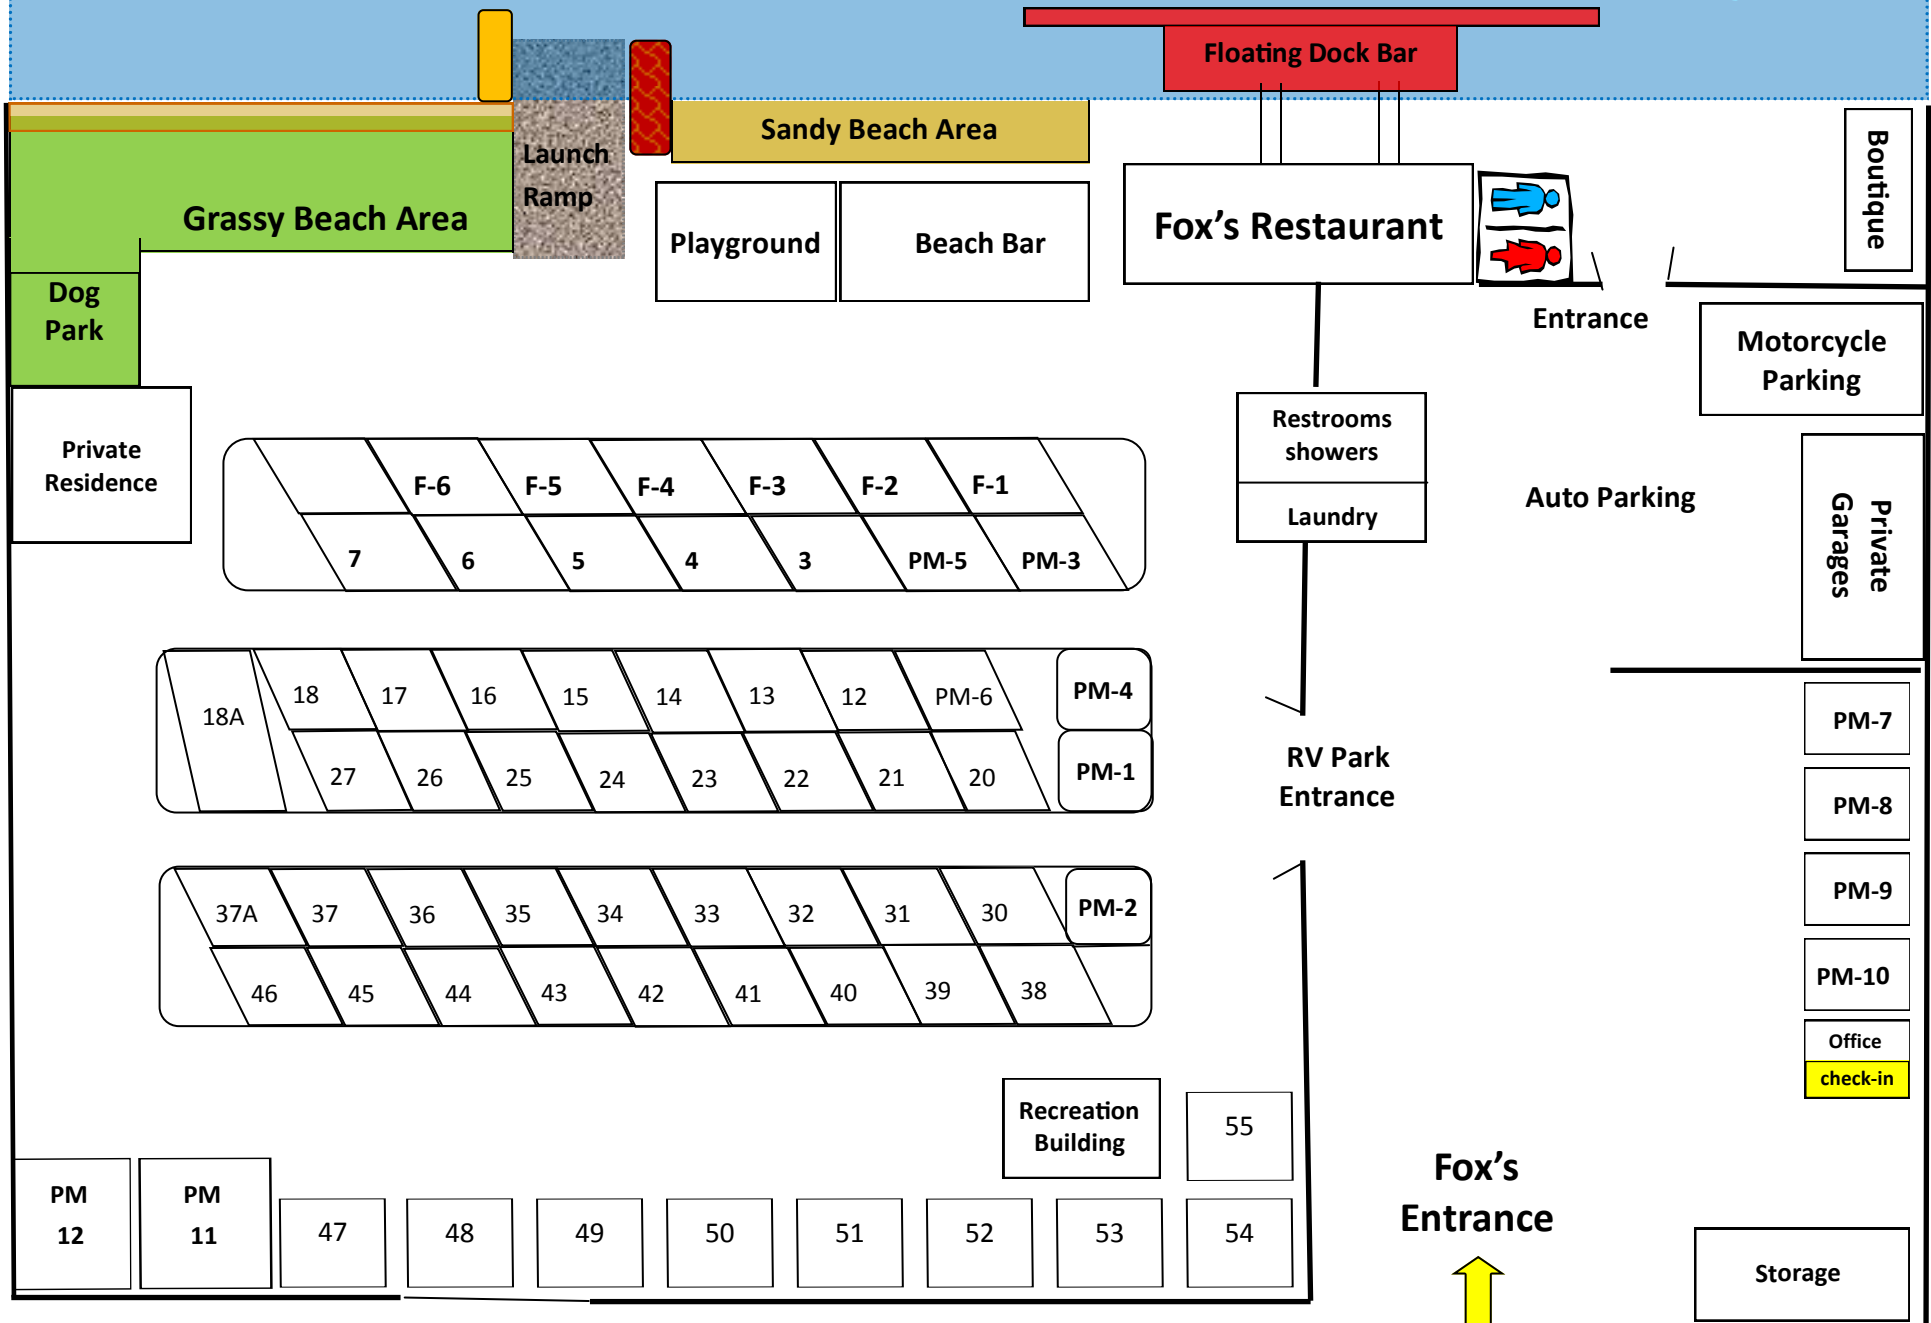

# Colorado River-Parker Strip

6350 Riverside Dr, Parker AZ, 85344