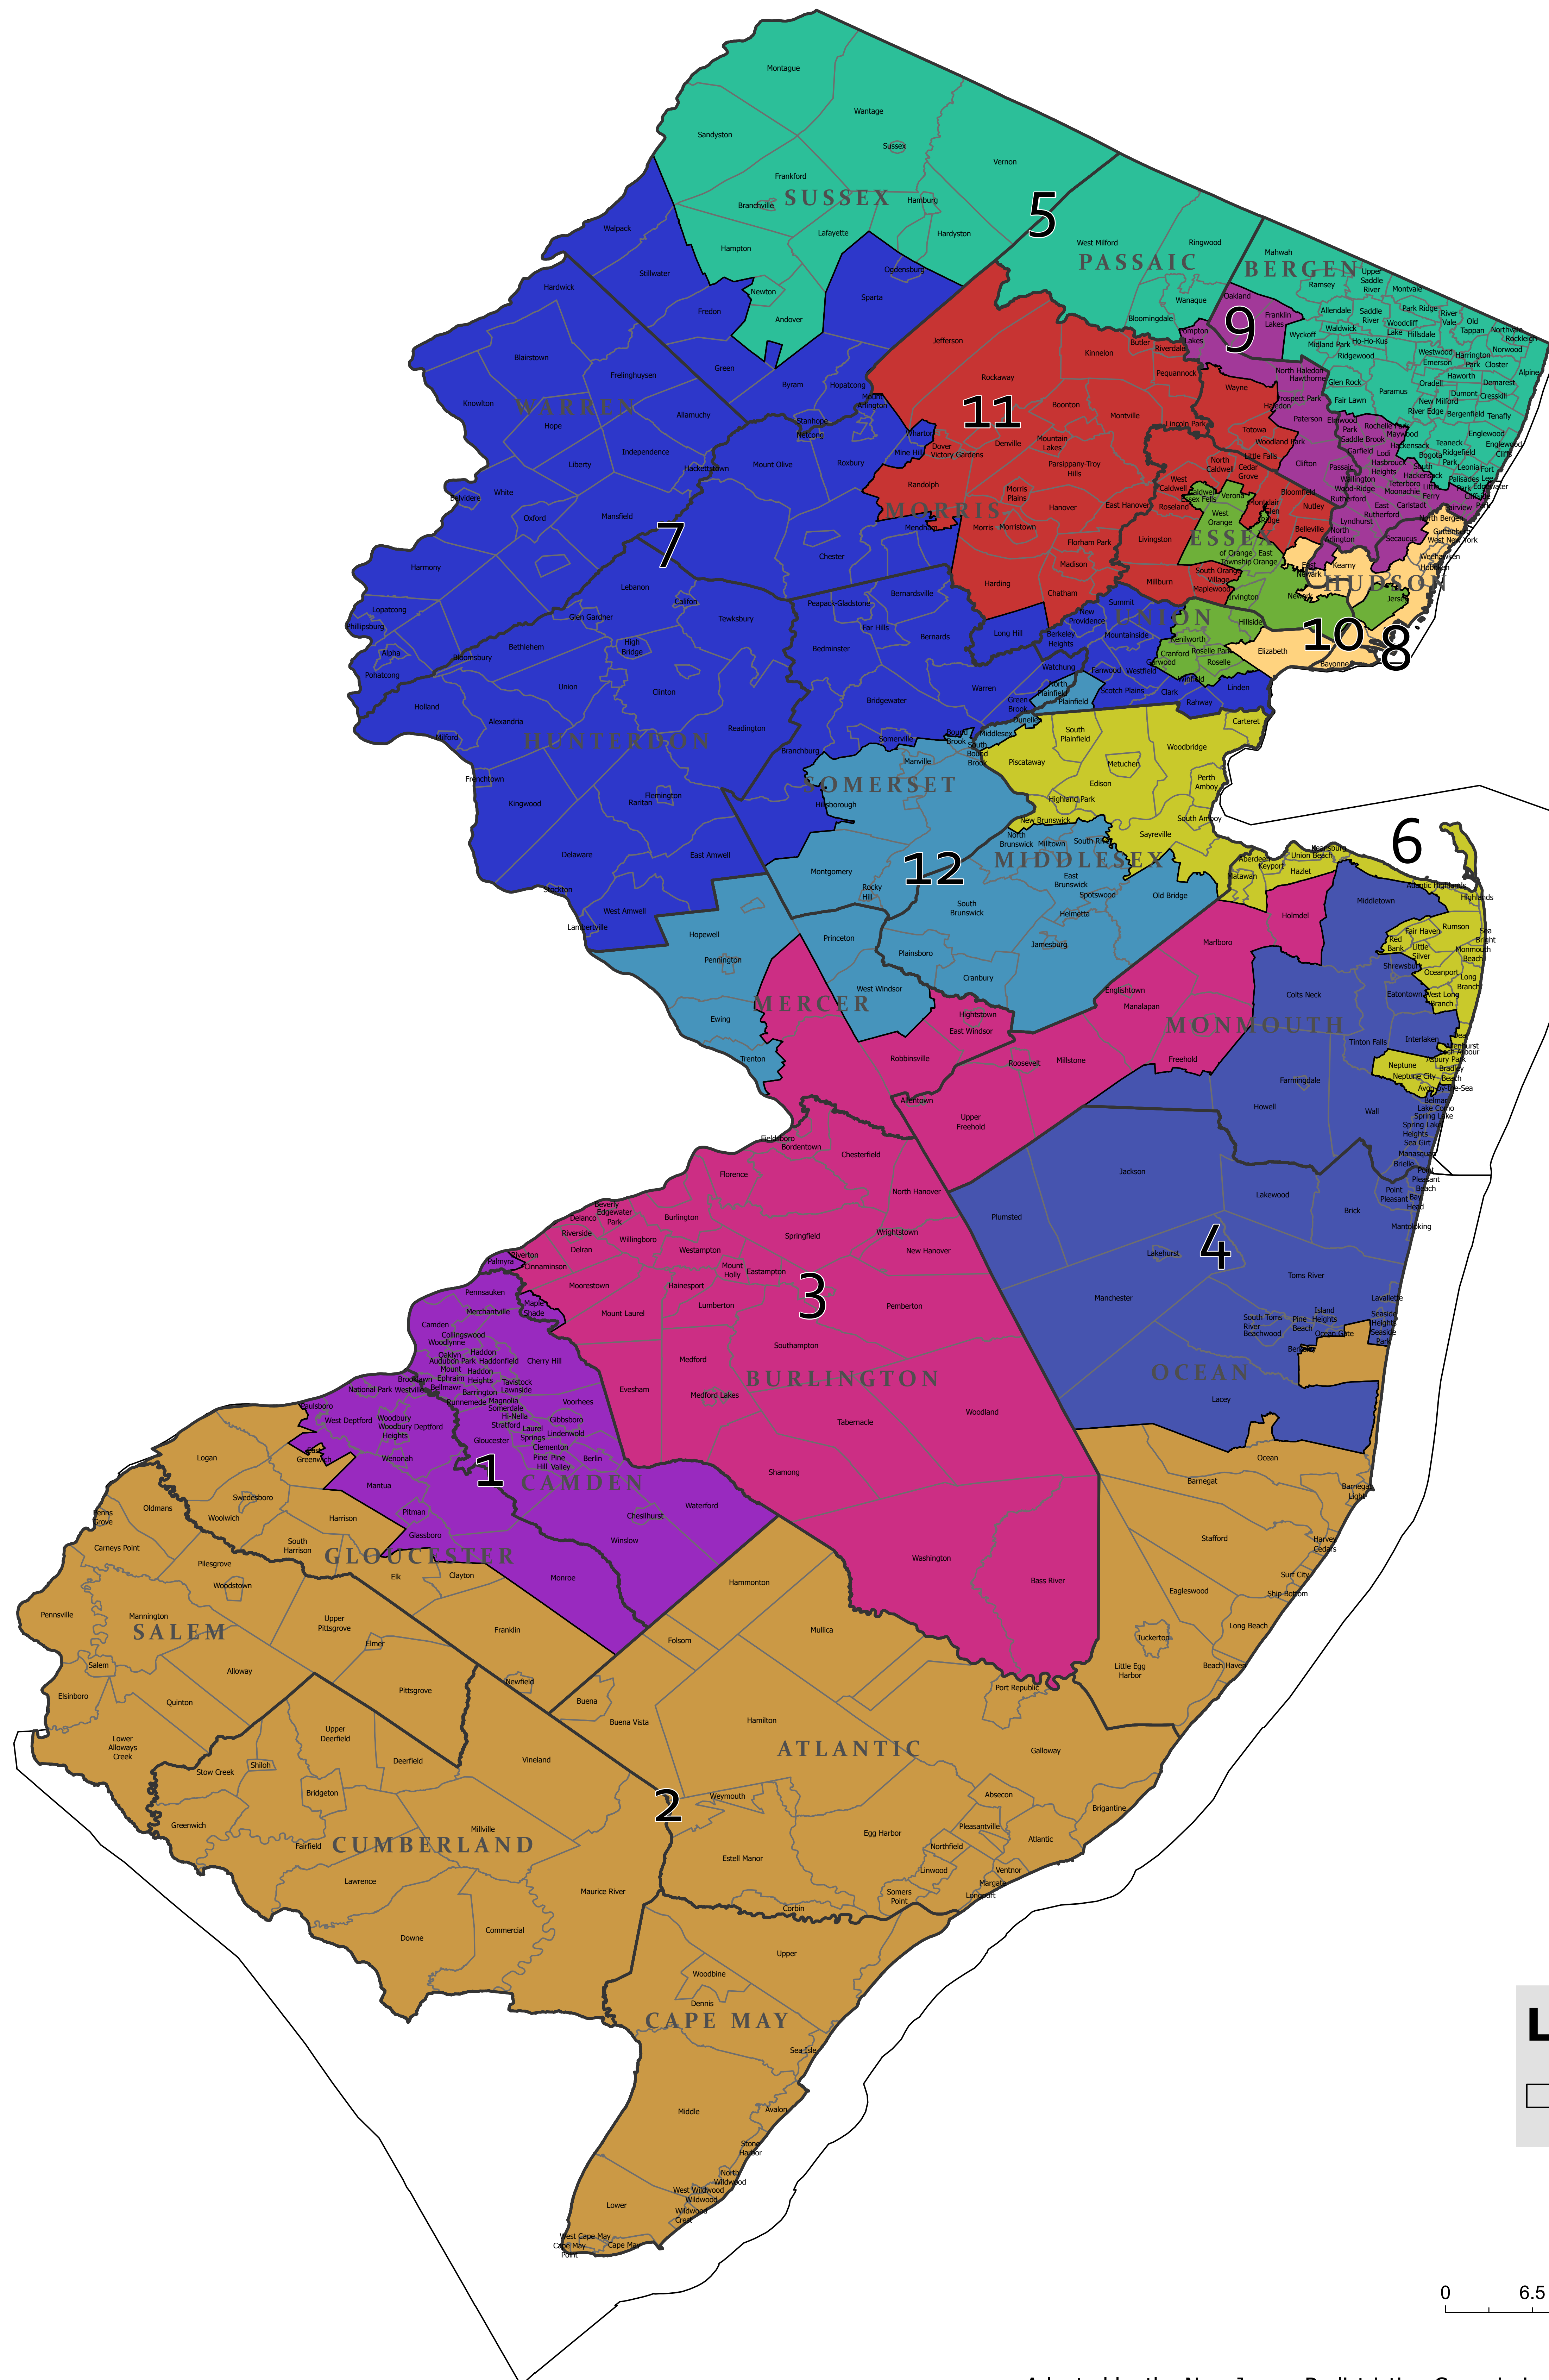

New Jersey Congressional Districts: 2022-2031

Legend
District
Boundaries

Adopted by the New Jersey Redistricting Commission on December 22, 2021