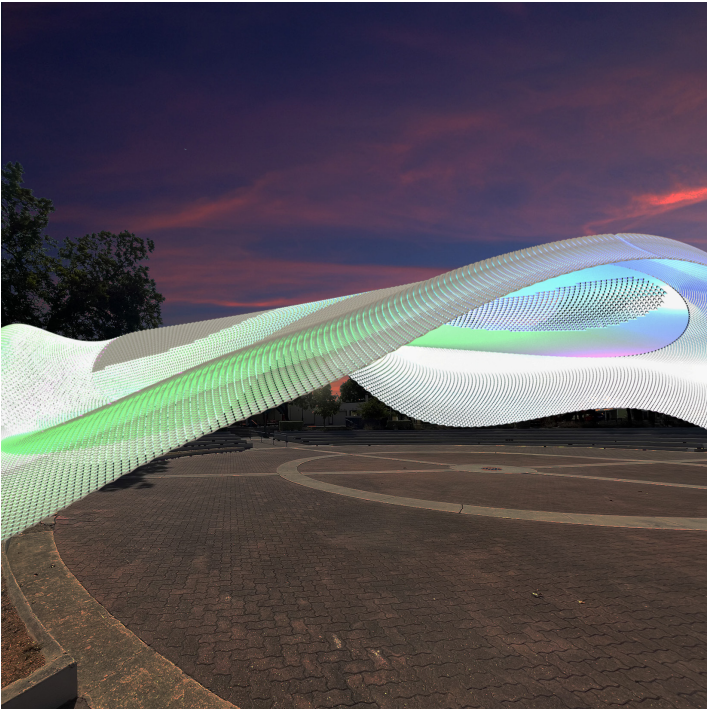

## INTERACTIVE PAVILION

MICHAELLA DODD  
JODI PRIESMEYER

Plaza Guadalupe, in San Antonio's historic westside neighborhood, will be the site of an interactive pavilion built to enhance the city's Fiesta celebrations. The pavilion will provide shade and interaction as the central canopy responds to visitors via motion detection. Square modules will open and close as visitors move through the space, changing the way sunlight filters onto the plaza. The pavilion will celebrate the strong community and generational ties of the westside, and underscore the connectivity we all share.

PLAZA GUADALUPE INTERACTIVE PAVILION - SOUTH

3D Printer pic with CNC  
cut topo