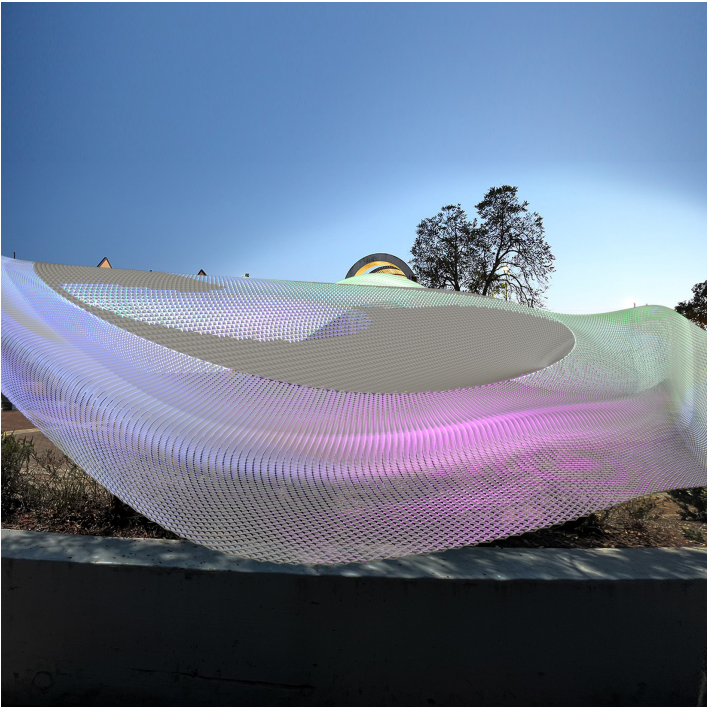

## INTERACTIVE PAVILION

MICHAELLA DODD  
JODI PRIESMEYER

Plaza Guadalupe, in San Antonio's historic westside neighborhood, will be the site of an interactive pavilion built to enhance the city's Fiesta celebrations. The pavilion will provide shade and interaction as the central canopy responds to visitors via motion detection. Square modules will open and close as visitors move through the space, changing the way sunlight filters onto the plaza. The pavilion will celebrate the strong community and generational ties of the westside, and underscore the connectivity we all share.

PLAZA GUADALUPE INTERACTIVE PAVILION - SOUTH

3D Printer pic with CNC  
cut topo