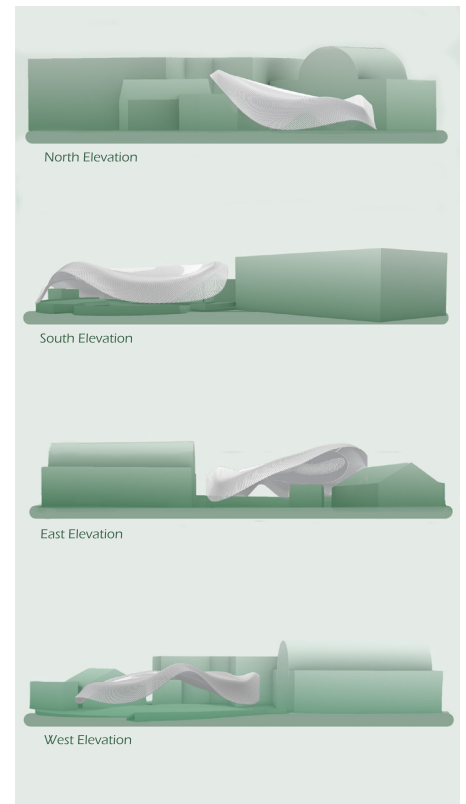

PLAZA GUADALUPE INTERACTIVE PAVILION - WEST

# PLAZA GUADALUPE

## INTERACTIVE PAVILION

MICHAELLA DODD  
JODI PRIESMEYER

Plaza Guadalupe, in San Antonio's historic westside neighborhood, will be the site of an interactive pavilion built to enhance the city's Fiesta celebrations. The pavilion will provide shade and interaction as the central canopy responds to visitors via motion detection. Square modules will open and close as visitors move through the space, changing the way sunlight filters onto the plaza. The pavilion will celebrate the strong community and generational ties of the westside, and underscore the connectivity we all share.

PLAZA GUADALUPE INTERACTIVE PAVILION - SOUTH

3D Printer pic with CNC  
cut topo