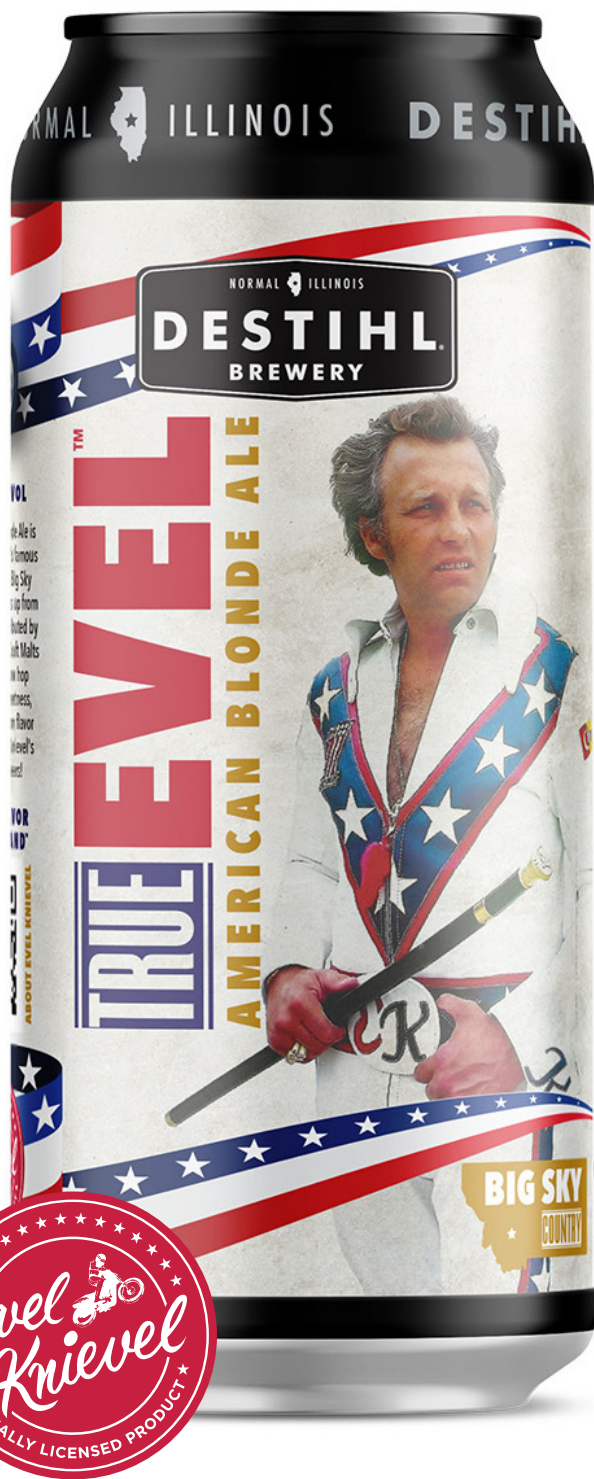

1200 GREENBRIAR DRIVE • NORMAL, IL 309.218.1616

DESTIHL.COM    #BOYCOTTBLAND

**SUPPORT BOYCOTT
FLAVOR BLAND™**

TRUE EVEL

True Evel American Blonde Ale is inspired by Evel Knievel's famous stunts and his roots in Big Sky Country. This beer ramps up from a crisp, malty base contributed by both Briess & Montana Craft Malts and then lands with low hop notes and a hint of sweetness, delivering a Blue-Ribbon flavor profile reminiscent of Knievel's audacious feats. Cheers!

STYLE: AMERICAN BLONDE ALE

ABV: 5.7%

IBU: 15

BEST SERVED IN: PILSNER OR PINT

AVAILABILITY: YEAR-ROUND

PACKAGING: 4-PACK OF 16OZ CANS,
1/6BBL KEGS, 1/2BBL KEGS

INGREDIENTS: pilsen malt, flaked corn, carapils