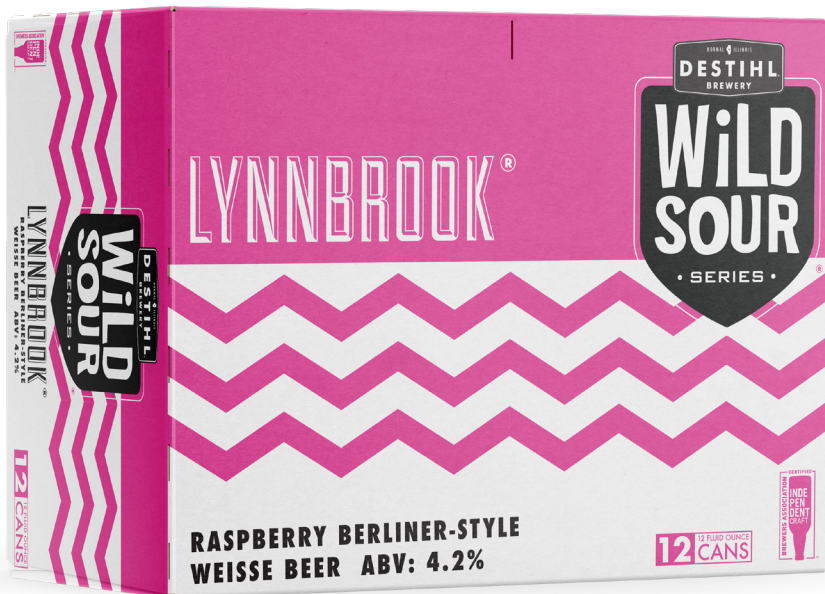

# LYNNBROOK®

Lynnbrook, named after our founder's family farm, is a wild Berliner-style Weisse with raspberries added. The result is a refreshing, fuchsia-colored beer with an aroma of raspberry-lemon giving way to hints of brie with subtle lemon and yogurt-like flavors supported by tart, fresh raspberries and underlying lactic sourness.