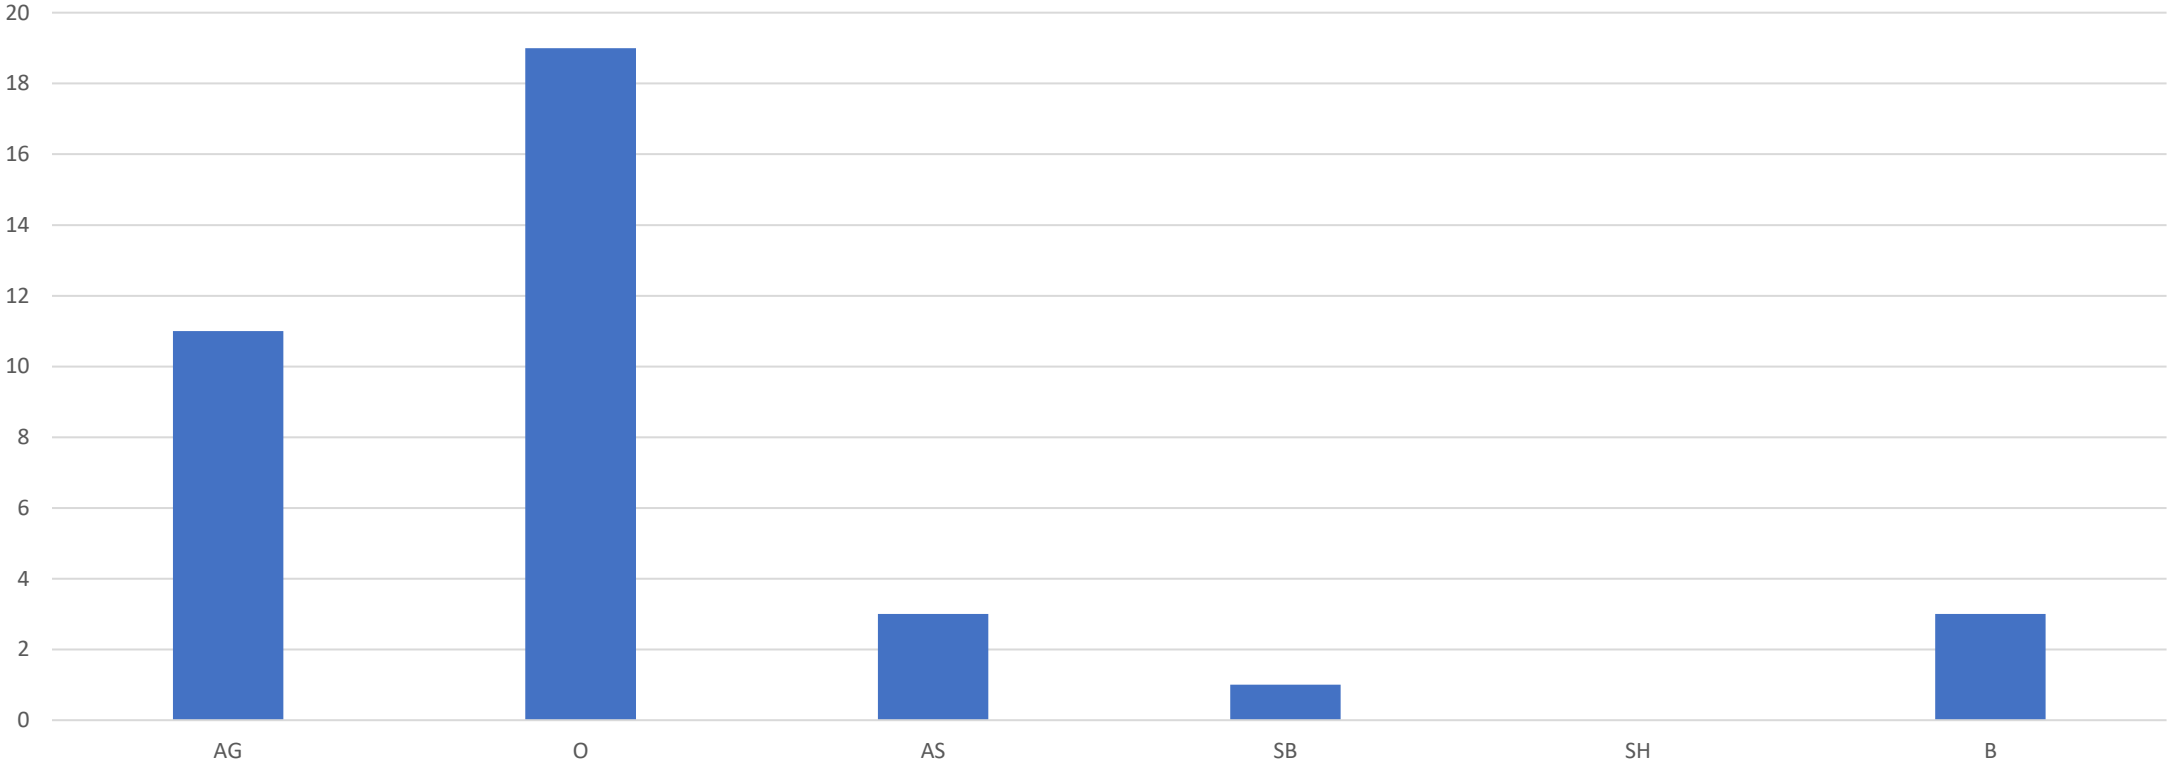

Behaviour log 2020 to 2021

SB Sexualised
SH Self Harm
D Discrimination
P Police
AG Aggressive
AS Assault
MfE Missing
Dam Damage to property
O Other

All internal incidents

October 2020 to December 2020

Behaviour 2020 - 2021

January 2021 to Feb half term

6 weeks Jan 21 to Feb 21
Behaviour log

6 weeks from half term to Easter

Feb to march 2021