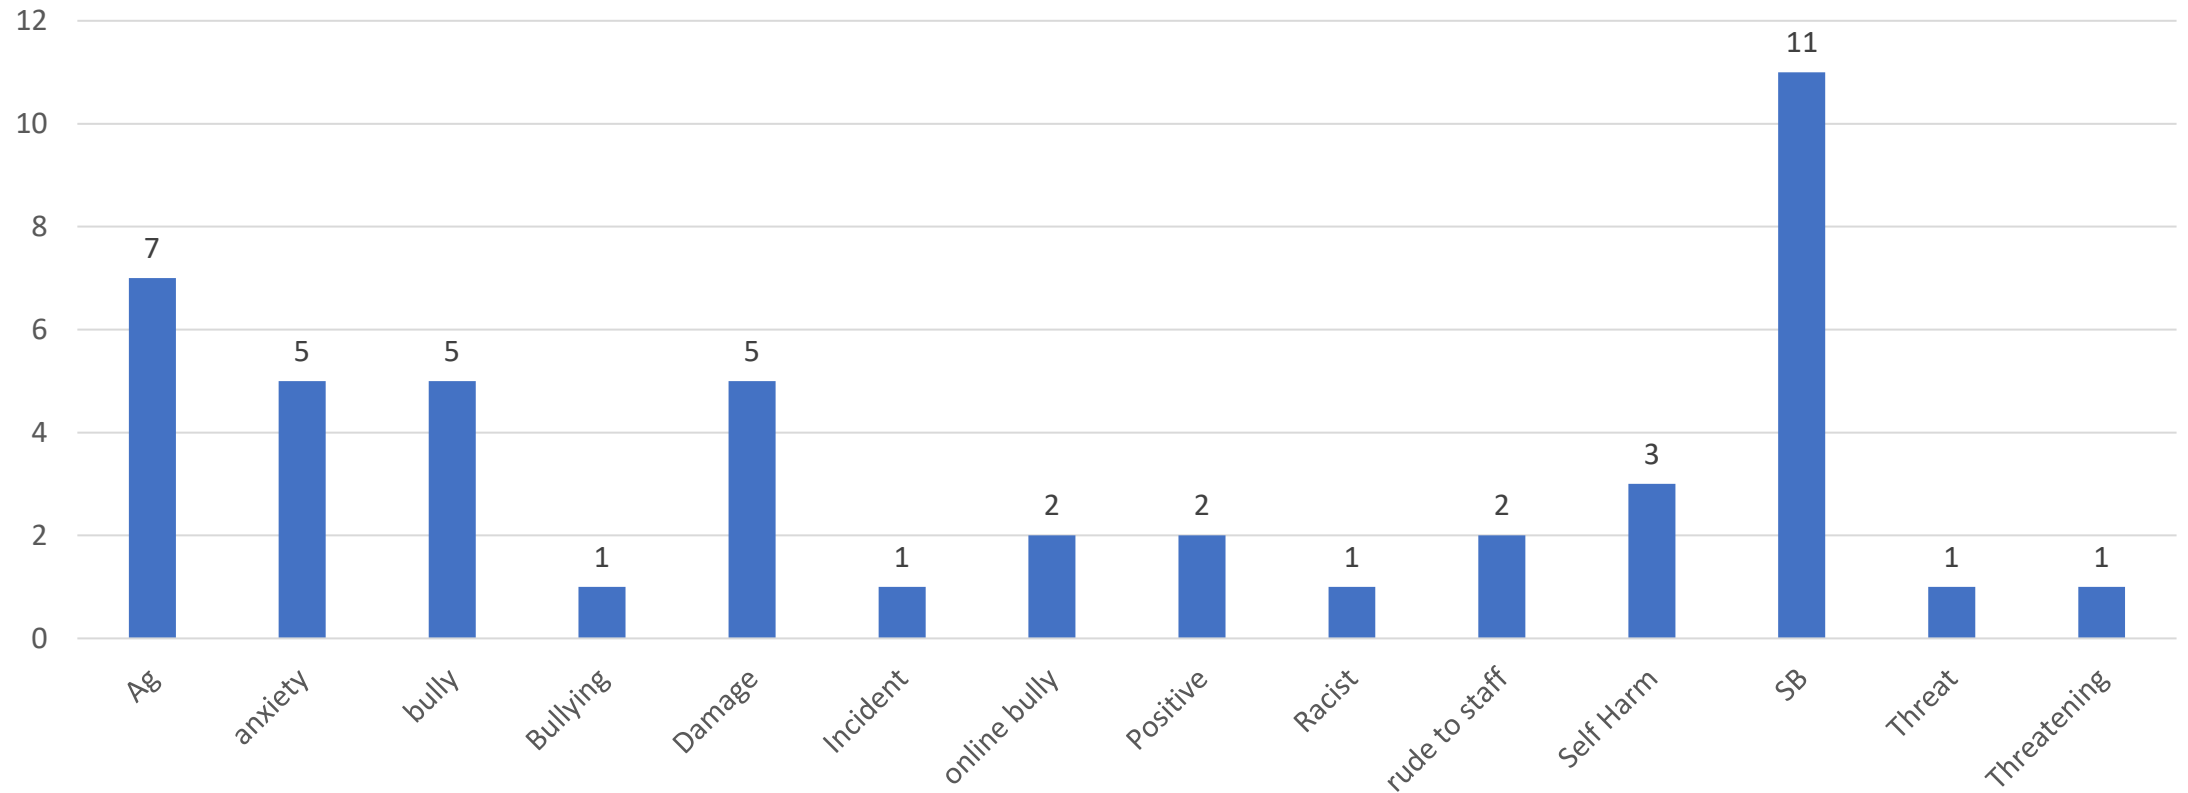

Behaviour log 2020 to 2021

SB Sexualised
SH Self Harm
D Discrimination
P Police
AG Aggressive
AS Assault
MfE Missing
Dam Damage to property
O Other

All internal incidents

October 2020 to December 2020

Behaviour 2020 - 2021

January 2021 to Feb half term

6 weeks Jan 21 to Feb 21
Behaviour log

6 weeks from half term to Easter

Feb to march 2021