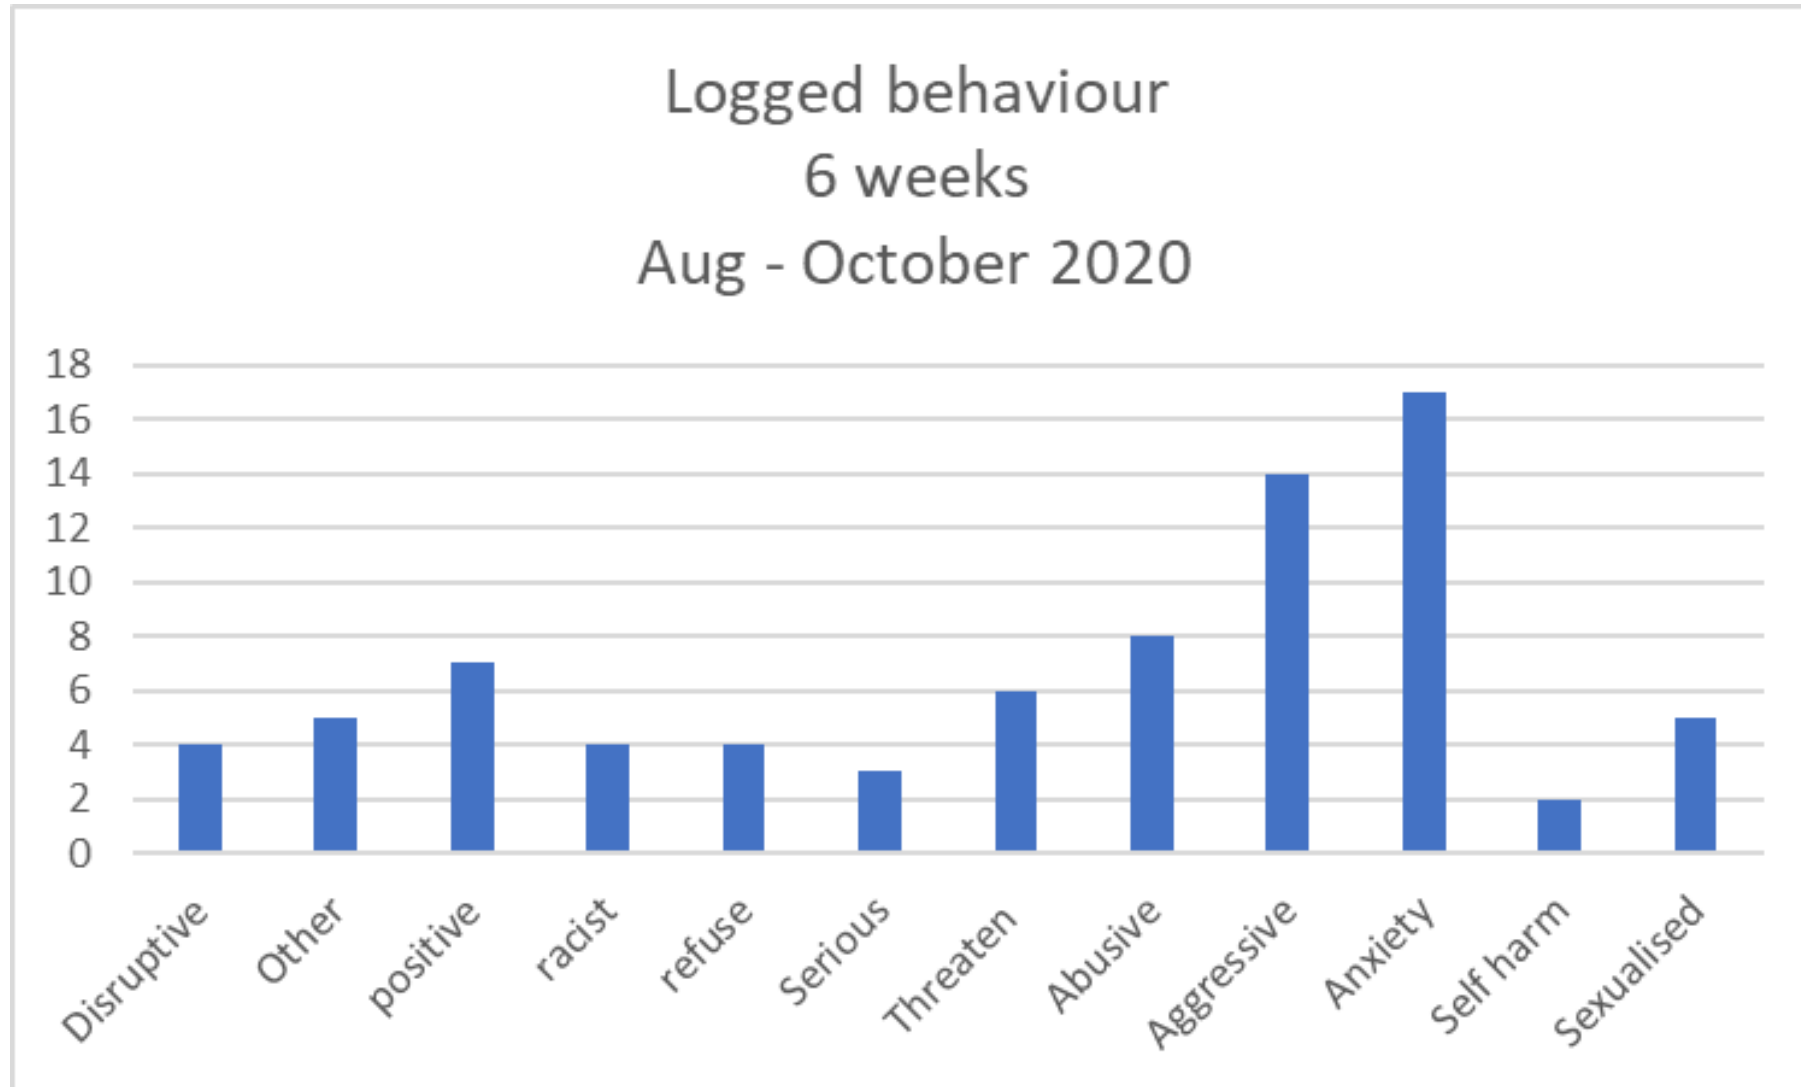

Behaviour log 2020 to 2021

SB Sexualised
SH Self Harm
D Discrimination
P Police
AG Aggressive
AS Assault
MfE Missing
Dam Damage to property
O Other

All internal incidents

October 2020 to December 2020

Behaviour 2020 - 2021

January 2021 to Feb half term

6 weeks Jan 21 to Feb 21
Behaviour log

6 weeks from half term to Easter

Feb to march 2021