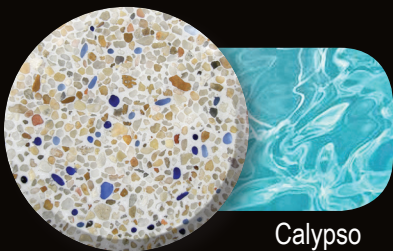

DIAMOND Brilliance

RELAX AND ENJOY...YOU'LL FEEL SECURE KNOWING DIAMOND BRILLIANCE
POOL INTERIOR FINISHES ARE SLIP RESISTANT AND SAFE FOR YOUR FEET AND SWIMSUIT. SGM ONLY
USES PREMIUM AGGREGATES THAT ARE PRE-SELECTED TO ENSURE THE PERFECT BLEND.

Sapphire Bay

Serene Seas

Crystal Coast

Calypso

Quarry Blue

Pacific Coast

800.641.9247

www.sgm.cc