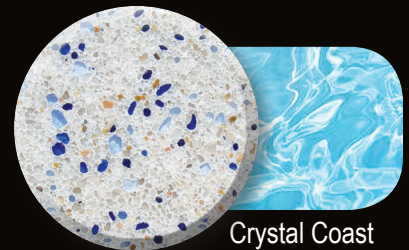

DIAMOND Brilliance

RELAX AND ENJOY...YOU'LL FEEL SECURE KNOWING DIAMOND BRILLIANCE
POOL INTERIOR FINISHES ARE SLIP RESISTANT AND SAFE FOR YOUR FEET AND SWIMSUIT. SGM ONLY
USES PREMIUM AGGREGATES THAT ARE PRE-SELECTED TO ENSURE THE PERFECT BLEND.

Sapphire Bay

Serene Seas

Crystal Coast

Calypso

Quarry Blue

Pacific Coast

800.641.9247

www.sgm.cc