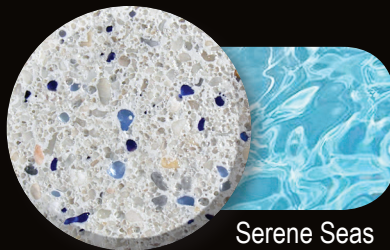

DIAMOND Brilliance

RELAX AND ENJOY...YOU'LL FEEL SECURE KNOWING DIAMOND BRILLIANCE
POOL INTERIOR FINISHES ARE SLIP RESISTANT AND SAFE FOR YOUR FEET AND SWIMSUIT. SGM ONLY
USES PREMIUM AGGREGATES THAT ARE PRE-SELECTED TO ENSURE THE PERFECT BLEND.

Sapphire Bay

Serene Seas

Crystal Coast

Calypso

Quarry Blue

Pacific Coast

800.641.9247

www.sgm.cc