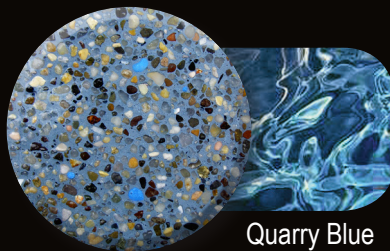

DIAMOND Brilliance

RELAX AND ENJOY...YOU'LL FEEL SECURE KNOWING DIAMOND BRILLIANCE
POOL INTERIOR FINISHES ARE SLIP RESISTANT AND SAFE FOR YOUR FEET AND SWIMSUIT. SGM ONLY
USES PREMIUM AGGREGATES THAT ARE PRE-SELECTED TO ENSURE THE PERFECT BLEND.

Sapphire Bay

Serene Seas

Crystal Coast

Calypso

Quarry Blue

Pacific Coast

800.641.9247

www.sgm.cc