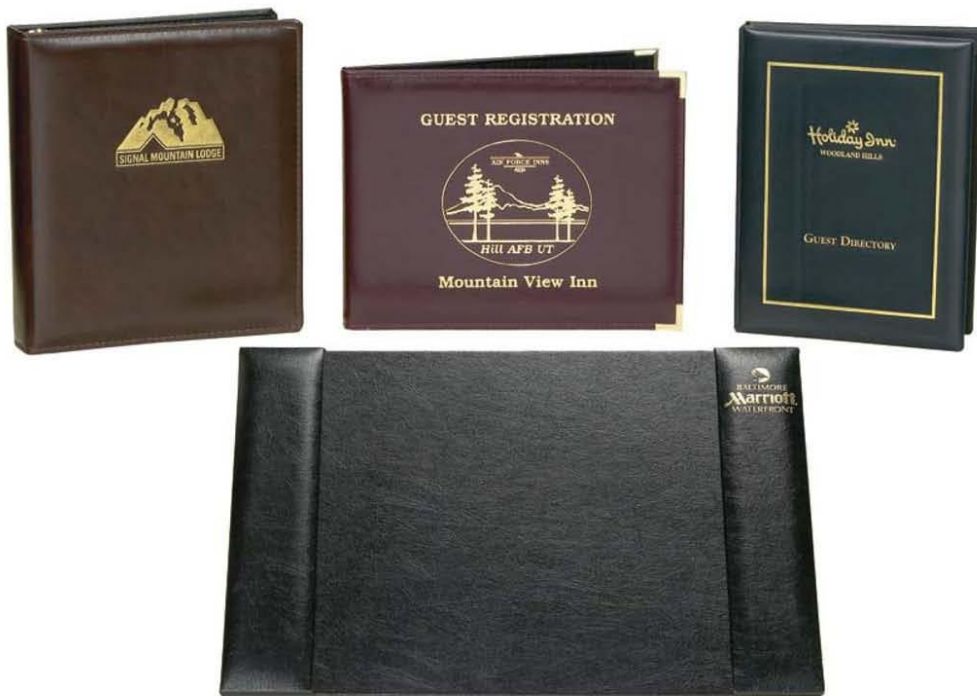

M & Z IMPORTS

Manufacturers & Exporters of Hotel items .

TABLE TOP

PLACEMATS

Complete your table top presentation with matching placemats. These elegant and durable placemats are stitched over rigid chip board for extra strength. Choose from our most popular Faux Leather or one of our custom colors and textures to match your décor. All of our materials wipe clean with warm soap and water. Standard placemat sizes are 11" x 17" and 13" x 19". Custom sizes available.

TABLE TOP

PLACEMATS

Complete your table top presentation with matching placemats. These elegant and durable placemats are stitched over rigid chip board for extra strength. Choose from our most popular Faux Leather or one of our custom colors and textures to match your décor. All of our materials wipe clean with warm soap and water. Standard placemat sizes are 11" x 17" and 13" x 19". Custom sizes available.