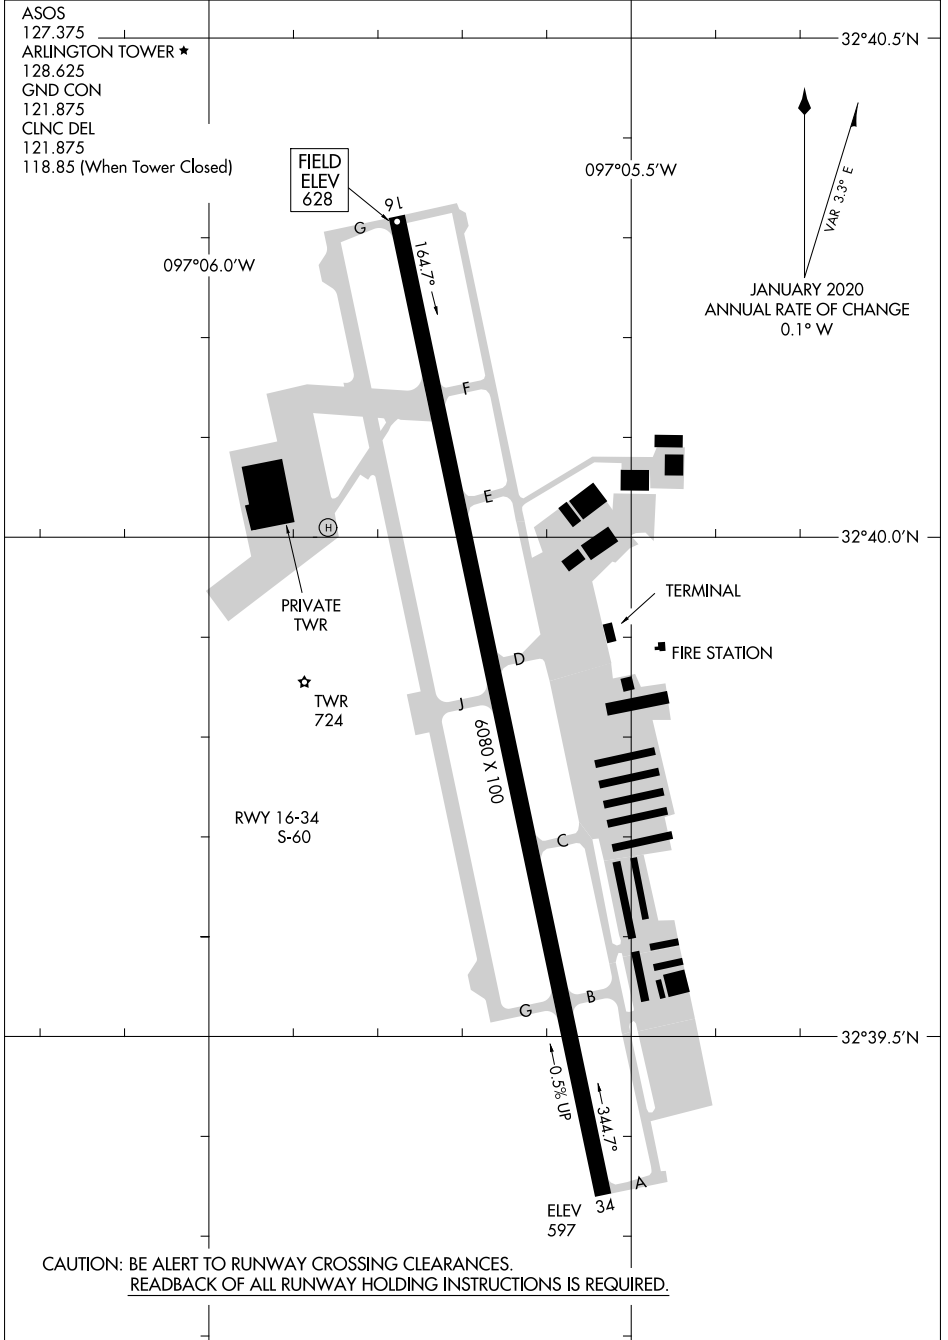

AIRPORT DIAGRAM

AL-5189 (FAA)

ARLINGTON MUNI (GKY)
ARLINGTON, TEXAS

SC-2, 15 JUL 2021 to 12 AUG 2021

SC-2, 15 JUL 2021 to 12 AUG 2021

AIRPORT DIAGRAM

ARLINGTON, TEXAS
ARLINGTON MUNI (GKY)