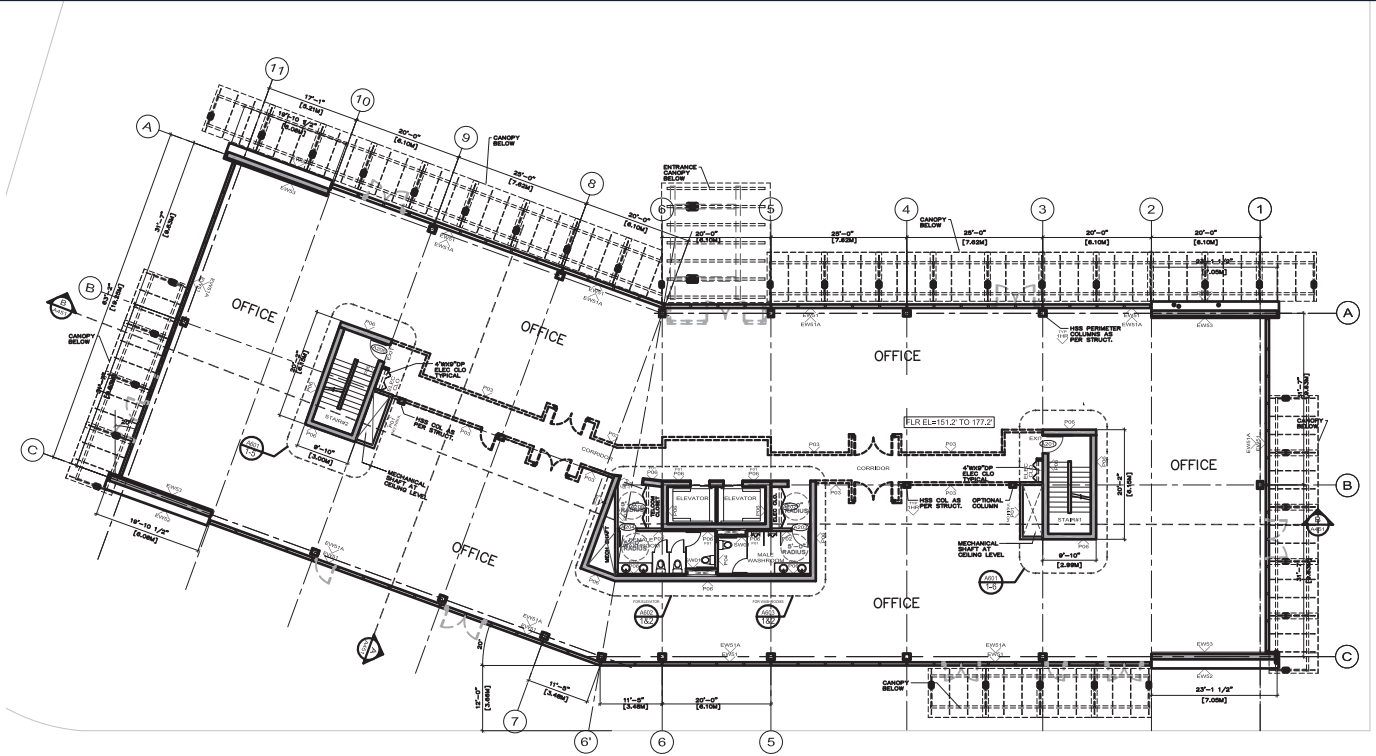

COMMERCIAL REAL ESTATE

15350 Croydon Drive
South Surrey, BC

FOR LEASE

FLOOR PLAN
(3rd & 4th Floors)

Berezan Development Limited