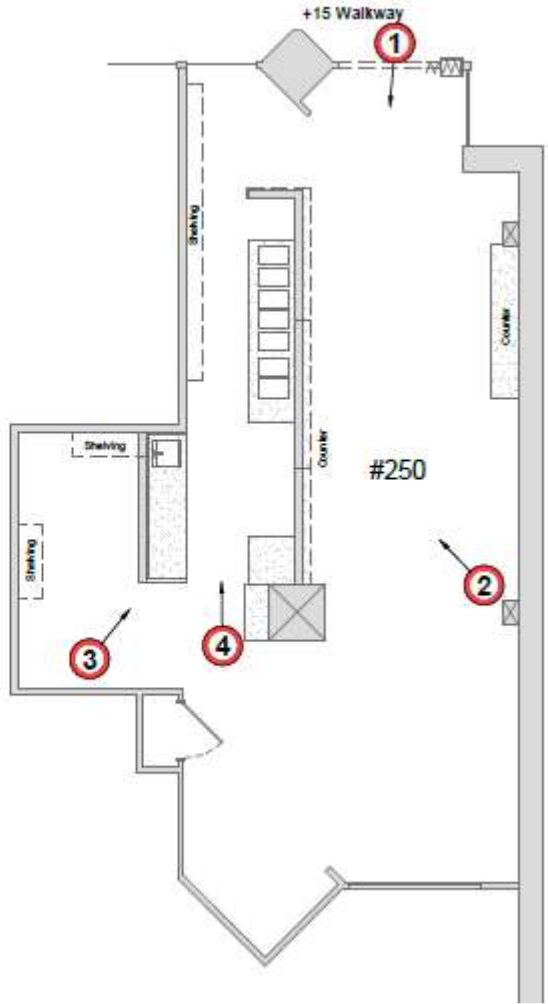

①

②

③

④

**First Alberta Place
777 – 8th Avenue SW**

**SUITE #250
1,077 sqft**